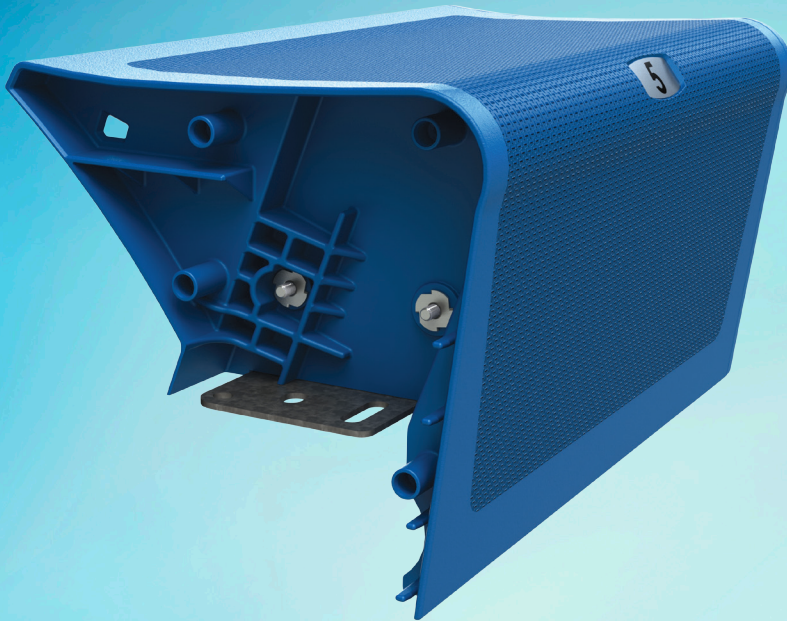

Strength & Style

NEW! ESM (Excel Seat Module)

- Solid Injection Molding
- Five Vertical & Three Lateral Ribs
- Recessed Seat Numbers, Row Letters, and Personal Logos

Interkal
Spectator Seating World Wide

NEW! ESM (Excel Seat Module)

- Heavy Steel Bracket Provides Steel to Steel Through Bolting at Every 18" Increment
- Structural Ribs: Five Vertical & Three Lateral
- Honeycomb Design for Unmatched Vertical Support
- Vandal Proof Snap-Lock Feature at Aisle End Caps