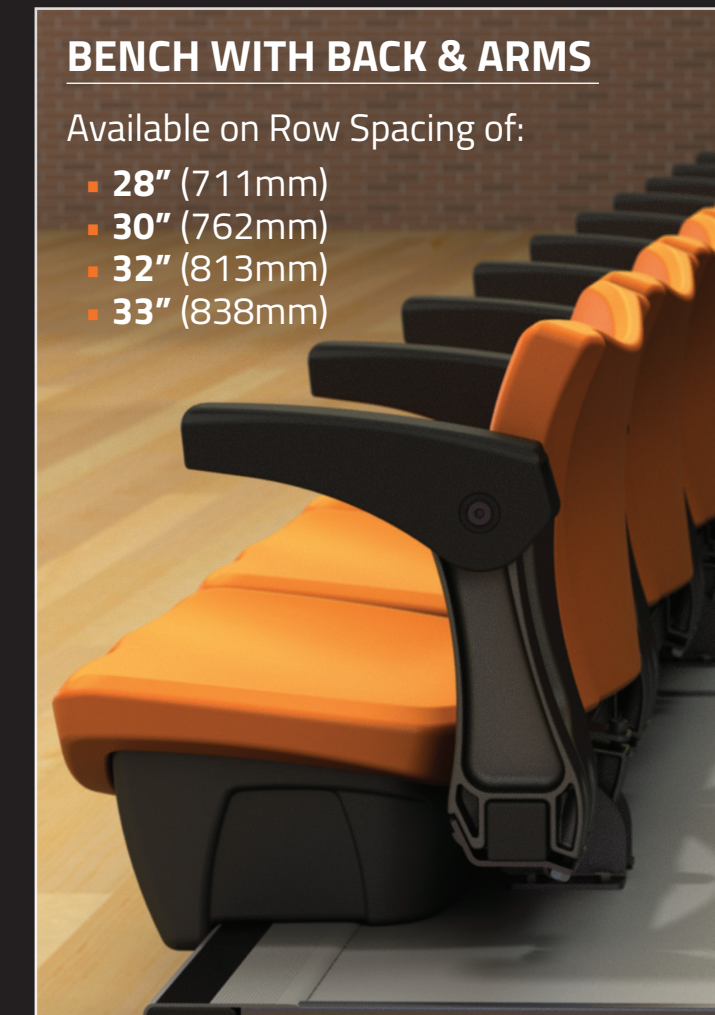

Upgrade your facility with the next generation of VIP seating.

POLARIS Dimensions

- The POLARIS requires a minimum 10.25" (260.35mm) rise and is available with a backrest in 28" (711mm), 30" (762mm), 32" (813mm), and 33" (838mm) row spacing.
- 18" (457mm) wide seats are available in an armless option.
- The Polaris bench seat only option is available with a minimum row spacing of 26" (660mm)

The POLARIS seat offers a unique flexibility for telescopic seating.

Available in multiple options

- **Bench only** (available in widths from 18" to 23")
- **Bench with back** (available in widths from 18" to 23")
- **Bench, with back, and armrests** (available in widths from 20" to 23")
- **Bench, with back, and armrest cup holders** (available in widths from 20" to 23")

- Available with a minimum of 26" (660mm) back to back row spacing

- Available with a minimum of 28" (711mm) back to back row spacing

BENCH ONLY

Available on Row Spacing of:

- 26" (660mm)
- 28" (711mm)
- 30" (762mm)
- 32" (813mm)
- 33" (838mm)

BENCH WITH BACK

Available on Row Spacing of:

- 28" (711mm)
- 30" (762mm)
- 32" (813mm)
- 33" (838mm)

BENCH WITH BACK & ARMS

Available on Row Spacing of:

- 28" (711mm)
- 30" (762mm)
- 32" (813mm)
- 33" (838mm)