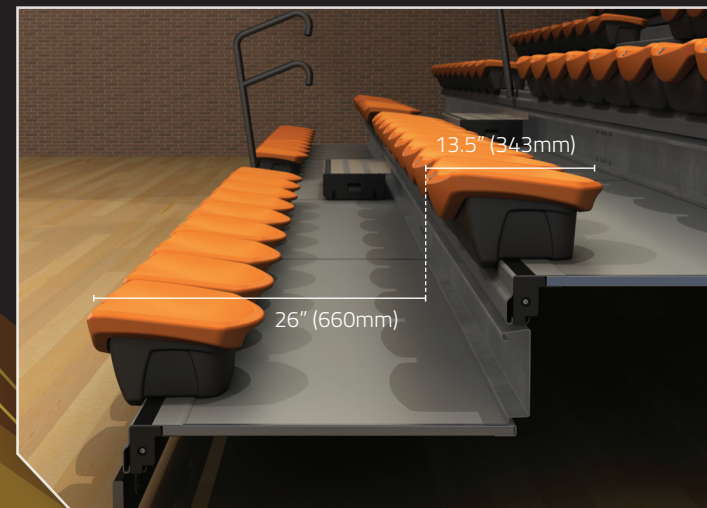

Upgrade your facility with the next generation of VIP seating.

POLARIS Dimensions

- The POLARIS requires a minimum 10.25" (260.35mm) rise and is available with a backrest in 28" (711mm), 30" (762mm), 32" (813mm), and 33" (838mm) row spacing.
- 18" (457mm) wide seats are available in an armless option.
- The Polaris bench seat only option is available with a minimum row spacing of 26" (660mm)

5981 East Cork
Kalamazoo, MI 49048
interkal.com

Phone: 269.349.1521
Fax: 269.349.6530
Email: sales@interkal.com

©Interkal, Kalamazoo, MI Printed in U.S.A.

POLARIS Multi-Purpose Seat

The **POLARIS** is a unique combination of bench and chair. Available in matching or contrasting colors the contoured, blow molded components offer unsurpassed comfort in a 13.5" (343mm) bench seat depth. The backrest has just the right amount of elasticity and lumbar support to ensure a comfortable experience for patrons.

The POLARIS seat offers a unique flexibility for telescopic seating.

Available in multiple options

- **Bench only** (available in widths from 18" to 23")
- **Bench with back** (available in widths from 18" to 23")
- **Bench, with back, and armrests** (available in widths from 20" to 23")
- **Bench, with back, and armrest cup holders** (available in widths from 20" to 23")

- Available with a minimum of 26" (660mm) back to back row spacing

- Available with a minimum of 28" (711mm) back to back row spacing

BENCH ONLY

Available on Row Spacing of:

- 26" (660mm)
- 28" (711mm)
- 30" (762mm)
- 32" (813mm)
- 33" (838mm)