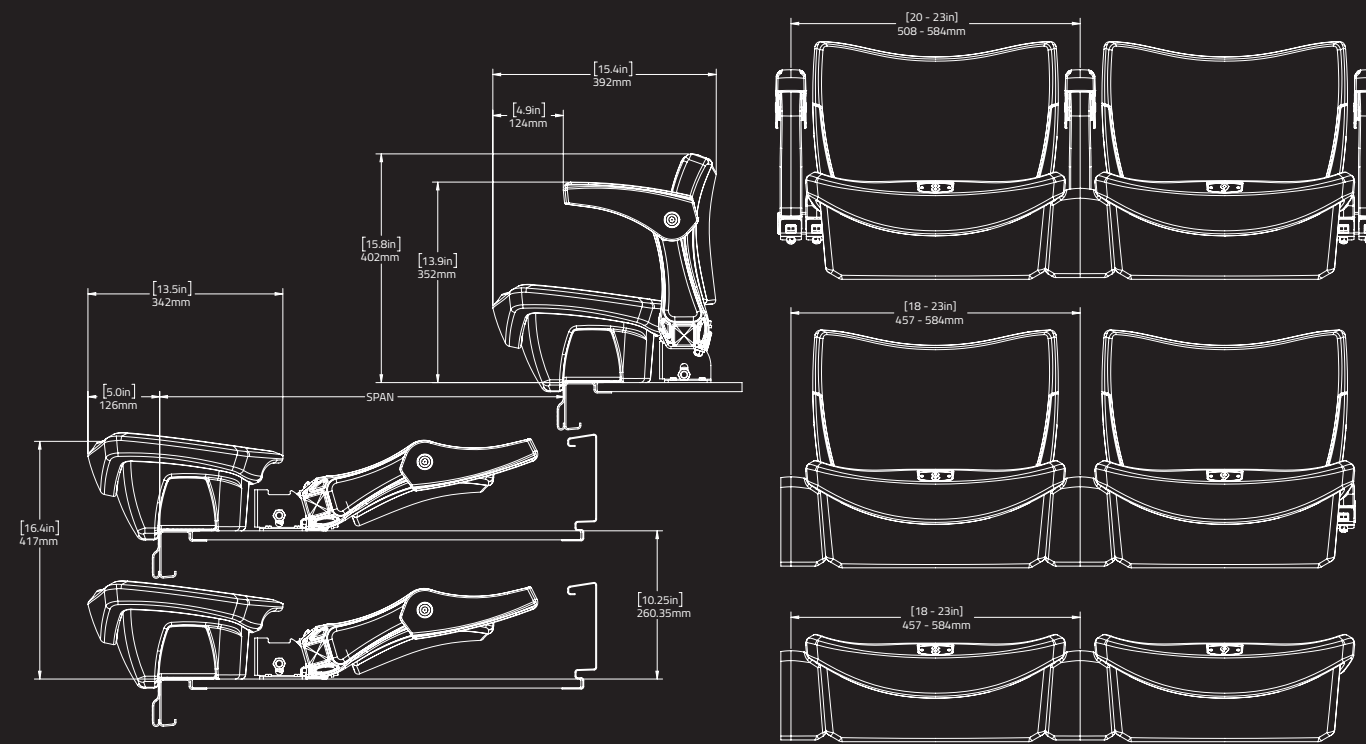

Upgrade your facility with the next generation of VIP seating.

POLARIS Dimensions

- The POLARIS requires a minimum 10.25" (260.35mm) rise and is available with a backrest in 28" (711mm), 30" (762mm), 32" (813mm), and 33" (838mm) row spacing.
- 18" (457mm) wide seats are available in an armless option.
- The Polaris bench seat only option is available with a minimum row spacing of 26" (660mm)

5981 East Cork
Kalamazoo, MI 49048
interkal.com

Phone: 269.349.1521
Fax: 269.349.6530
Email: sales@interkal.com

©Interkal, Kalamazoo, MI Printed in U.S.A.

POLARIS Multi-Purpose Seat

The **POLARIS** is a unique combination of bench and chair. Available in matching or contrasting colors the contoured, blow molded components offer unsurpassed comfort in a 13.5" (343mm) bench seat depth. The backrest has just the right amount of elasticity and lumbar support to ensure a comfortable experience for patrons.

The POLARIS seat offers a unique flexibility for telescopic seating.

Available in multiple options

- **Bench only** (available in widths from 18" to 23")
- **Bench with back** (available in widths from 18" to 23")
- **Bench, with back, and armrests** (available in widths from 20" to 23")
- **Bench, with back, and armrest cup holders** (available in widths from 20" to 23")

- Available with a minimum of 26" (660mm) back to back row spacing

- Available with a minimum of 28" (711mm) back to back row spacing

BENCH ONLY

Available on Row Spacing of:

- 26" (660mm)
- 28" (711mm)
- 30" (762mm)
- 32" (813mm)
- 33" (838mm)