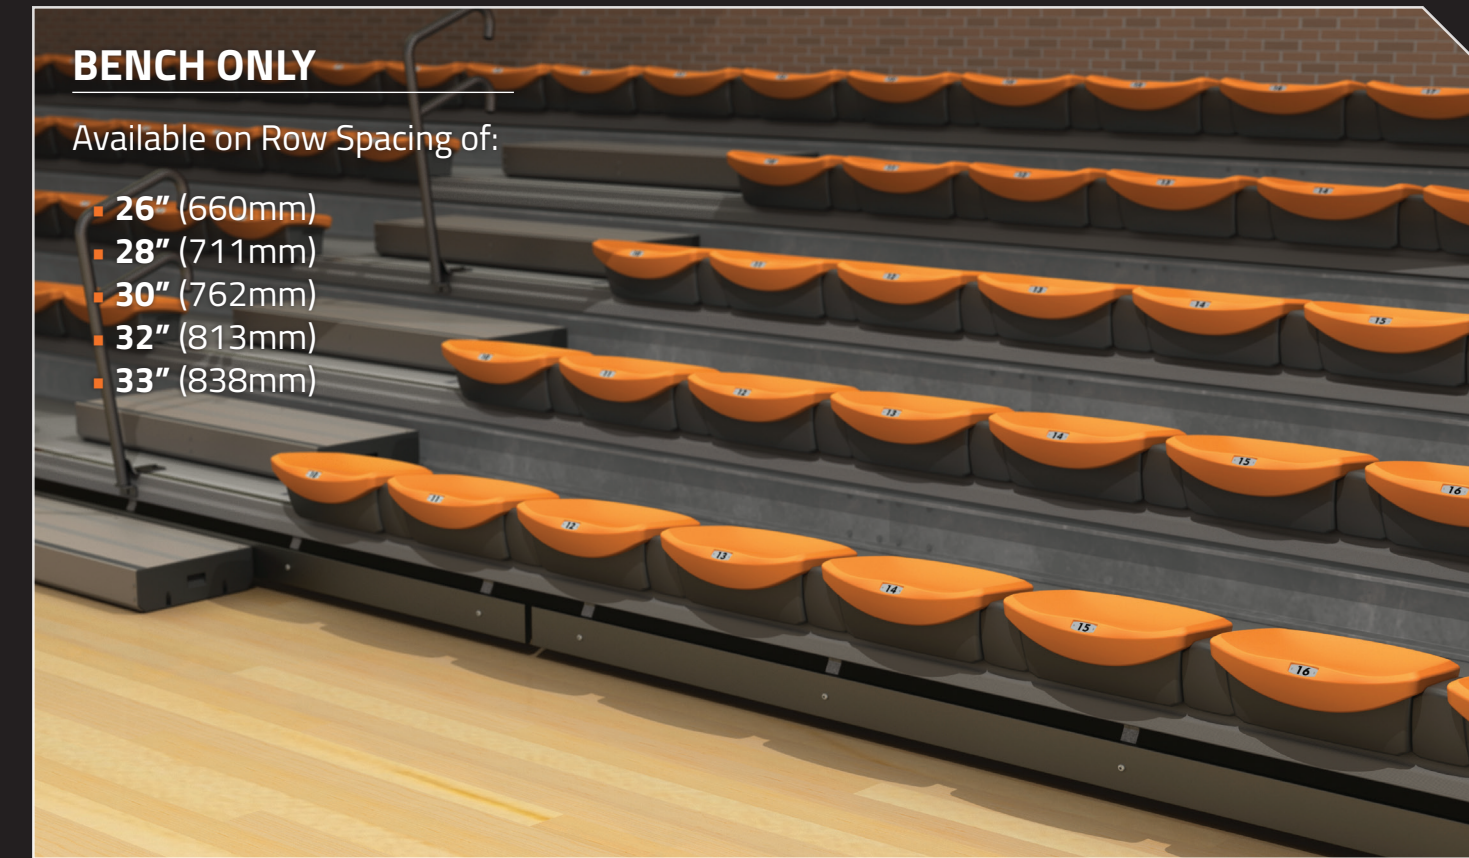

Upgrade your facility with the next generation of VIP seating.

POLARIS Dimensions

- The POLARIS requires a minimum 10.25" (260.35mm) rise and is available with a backrest in 28" (711mm), 30" (762mm), 32" (813mm), and 33" (838mm) row spacing.
- 18" (457mm) wide seats are available in an armless option.
- The Polaris bench seat only option is available with a minimum row spacing of 26" (660mm)

The POLARIS seat offers a unique flexibility for telescopic seating.

Available in multiple options

- **Bench only** (available in widths from 18" to 23")
- **Bench with back** (available in widths from 18" to 23")
- **Bench, with back, and armrests** (available in widths from 20" to 23")
- **Bench, with back, and armrest cup holders** (available in widths from 20" to 23")

- Available with a minimum of 26" (660mm) back to back row spacing

- Available with a minimum of 28" (711mm) back to back row spacing

BENCH ONLY

Available on Row Spacing of:

- 26" (660mm)
- 28" (711mm)
- 30" (762mm)
- 32" (813mm)
- 33" (838mm)

BENCH WITH BACK

Available on Row Spacing of:

- 28" (711mm)
- 30" (762mm)
- 32" (813mm)
- 33" (838mm)

BENCH WITH BACK & ARMS

Available on Row Spacing of:

- 28" (711mm)
- 30" (762mm)
- 32" (813mm)
- 33" (838mm)