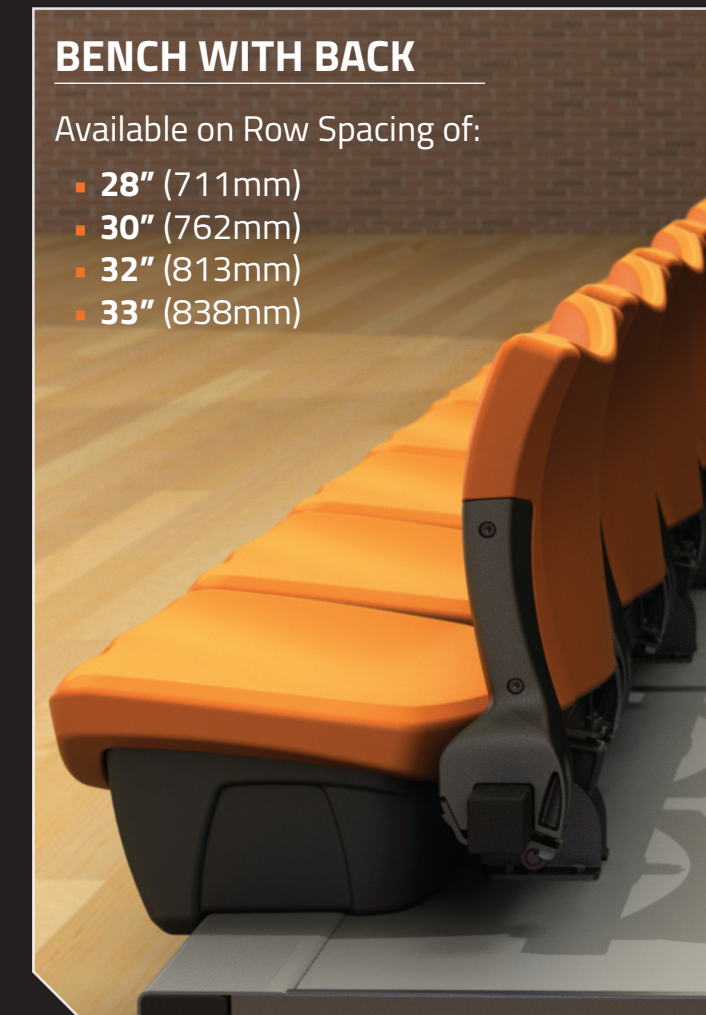

Upgrade your facility with the next generation of VIP seating.

POLARIS Dimensions

- The POLARIS requires a minimum 10.25" (260.35mm) rise and is available with a backrest in 28" (711mm), 30" (762mm), 32" (813mm), and 33" (838mm) row spacing.
- 18" (457mm) wide seats are available in an armless option.
- The Polaris bench seat only option is available with a minimum row spacing of 26" (660mm)

The POLARIS seat offers a unique flexibility for telescopic seating.

Available in multiple options

- **Bench only** (available in widths from 18" to 23")
- **Bench with back** (available in widths from 18" to 23")
- **Bench, with back, and armrests** (available in widths from 20" to 23")
- **Bench, with back, and armrest cup holders** (available in widths from 20" to 23")

- Available with a minimum of 26" (660mm) back to back row spacing

- Available with a minimum of 28" (711mm) back to back row spacing

BENCH ONLY

Available on Row Spacing of:

- 26" (660mm)
- 28" (711mm)
- 30" (762mm)
- 32" (813mm)
- 33" (838mm)

BENCH WITH BACK

Available on Row Spacing of:

- 28" (711mm)
- 30" (762mm)
- 32" (813mm)
- 33" (838mm)

BENCH WITH BACK & ARMS

Available on Row Spacing of:

- 28" (711mm)
- 30" (762mm)
- 32" (813mm)
- 33" (838mm)