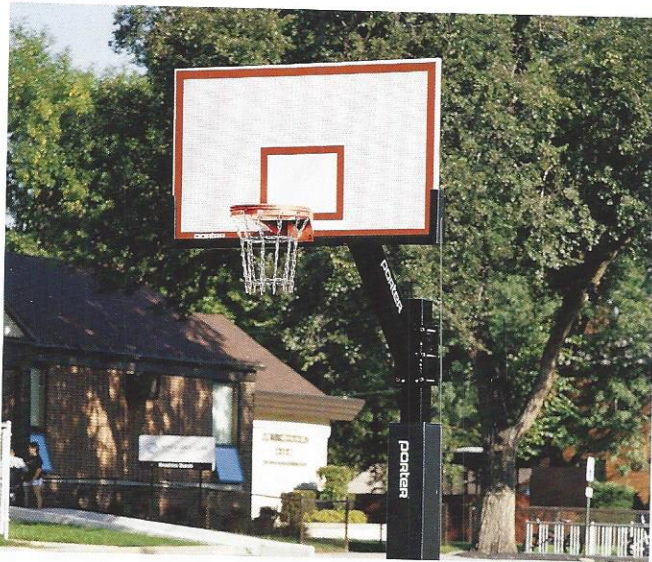

OUTDOOR SYSTEMS

Heavy-Duty System

Heavy-duty support structure provides tremendous strength and is designed to withstand the most rugged playing conditions. Backstop provides a 5' extension into the playing court for maximum safety. Available as a single post or a back-to-back system when a multiple court layout is desired. Unconditional Lifetime Warranty is provided on the most rugged outdoor goal available. Great system for regulation outdoor competitions.

Official size 72" x 42" perforated backboard is 11 gauge steel with a massive rear support framework. Backboard is screened with official perimeter and target area markings. Backboard, goal and pole have an extremely durable powder coated finish.

00195580
00195582
09532912
00324672

Standard System
Back-to-Back System
Pole Pad
Backboard Pad

UNCONDITIONAL LIFETIME WARRANTY

Ultimate Outdoor System

Turn any outdoor court into an official arena! Includes 6' vertical pole, 72" x 42" Center-Strut glass backboard, 00256500 Torq-Flex Goal, and anti-whip net.

16675CXX

10 YEAR LIMITED WARRANTY

Ultimate Outdoor Powder Coat Colors:

When Ordering: Use the 2-digit color number to replace XX in the item number.

Shown in Navy Blue Powder Coat.

Rock Solid System

Built to withstand the elements and the occasional natural disaster! This custom model meets Florida's hurricane wind load standards and is as heavy duty as they come featuring an extra large schedule 80 (4½") gooseneck pole.