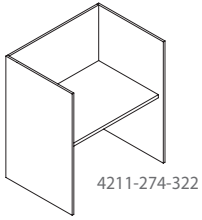

Product Number	Description	WxHxD
4211-273-322	Study Carrel, Full Panel Ends and Back, Starter, Single Face, 27" work surface, 36" wide	36x48x30
4211-274-322	Study Carrel, Full Panel Ends and Back, Starter, Single Face, 27" work surface, 42" wide	42x48x30
4221-273-322	Study Carrel, Full Panel Ends and Back, Adder, Single Face, 27" work surface, 36" wide	36x48x30
4221-274-322	Study Carrel, Full Panel Ends and Back, Adder, Single Face, 27" work surface, 42" wide	42x48x30
4211-293-322	Study Carrel, Full Panel Ends and Back, Starter, Single Face, 29" work surface, 36" wide	36x48x30
4211-294-322	Study Carrel, Full Panel Ends and Back, Starter, Single Face, 29" work surface, 42" wide	42x48x30
4221-293-322	Study Carrel, Full Panel Ends and Back, Adder, Single Face, 29" work surface, 36" wide	36x48x30
4221-294-322	Study Carrel, Full Panel Ends and Back, Adder, Single Face, 29" work surface, 42" wide	42x48x30
4212-273-325	Study Carrel, Full Panel Ends and Back, Starter, Double Face, 27" work surface, 36" wide	36x48x60
4212-274-325	Study Carrel, Full Panel Ends and Back, Starter, Double Face, 27" work surface, 42" wide	42x48x60
4222-273-325	Study Carrel, Full Panel Ends and Back, Adder, Double Face, 27" work surface, 36" wide	36x48x60
4222-274-325	Study Carrel, Full Panel Ends and Back, Adder, Double Face, 27" work surface, 42" wide	42x48x60
4212-293-325	Study Carrel, Full Panel Ends and Back, Starter, Double Face, 29" work surface, 36" wide	36x48x60
4212-294-325	Study Carrel, Full Panel Ends and Back, Starter, Double Face, 29" work surface, 42" wide	42x48x60
4222-293-325	Study Carrel, Full Panel Ends and Back, Adder, Double Face, 29" work surface, 36" wide	36x48x60
4222-294-325	Study Carrel, Full Panel Ends and Back, Adder, Double Face, 29" work surface, 42" wide	42x48x60
4200-QCP30	Quad Study Carrel, Center Post-Column 30" WS	60x48x60
4200-QCP36	Quad Study Carrel, Center Post-Column 36" WS	66x48x66
4200-Q30	Quad Study Carrel, 30" WS	60x48x60
4200-Q36	Quad Study Carrel, 36" WS	72x48x72
4200-SHELF	Optional Upper Book Shelf	NA