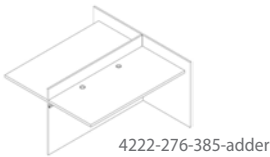

STANDARD COMPUTER FURNITURE

Computer Work Stations Sitting Ht. 380 Series 3 Position Adjustable Work Surface, 27", 29", 31"

Product Number	Description	WxHxD
4399	Laptop Cabinet with Perforated Aluminum Doors, End Panels and Top for Ventilation	
4211-273-382	380 Comp WK Station Sitting Ht Single Face Starter Unit 3 Position Adjustable Work Surface, 27", 29", 31"	36x36x30
4211-274-382	380 Comp WK Station Sitting Ht Single Face Starter Unit 3 Position Adjustable Work Surface, 27", 29", 31"	42x36x30
4211-276-382	380 Comp WK Station Sitting Ht Single Face Starter Unit 3 Position Adjustable Work Surface, 27", 29", 31"	60x36x30
4211-277-382	380 Comp WK Station Sitting Ht Single Face Starter Unit 3 Position Adjustable Work Surface, 27", 29", 31"	72x36x30
4221-273-382	380 Comp WK Station Sitting Ht Single Face Adder Unit 3 Position Adjustable Work Surface, 27", 29", 31"	36x36x30
4221-274-382	380 Comp WK Station Sitting Ht Single Face Adder Unit 3 Position Adjustable Work Surface, 27", 29", 31"	42x36x30
4221-276-382	380 Comp WK Station Sitting Ht Single Face Adder Unit 3 Position Adjustable Work Surface, 27", 29", 31"	60x36x30
4221-277-382	380 Comp WK Station Sitting Ht Single Face Adder Unit 3 Position Adjustable Work Surface, 27", 29", 31"	72x36x30
4212-273-385	380 Comp WK Station Sitting Ht Double Face Starter Unit 3 Position Adjustable Work Surface, 27", 29", 31"	36x36x60
4212-274-385	380 Comp WK Station Sitting Ht Double Face Starter Unit 3 Position Adjustable Work Surface, 27", 29", 31"	42x36x60
4212-276-385	380 Comp WK Station Sitting Ht Double Face Starter Unit 3 Position Adjustable Work Surface, 27", 29", 31"	60x36x60
4212-277-385	380 Comp WK Station Sitting Ht Double Face Starter Unit 3 Position Adjustable Work Surface, 27", 29", 31"	72x36x60
4222-273-385	380 Comp WK Station Sitting H Double Face Adder Unit 3 Position Adjustable Work Surface, 27", 29", 31"	36x36x60
4222-274-385	380 Comp WK Station Sitting Ht Double Face Adder Unit 3 Position Adjustable Work Surface, 27", 29", 31"	42x36x60
4222-276-385	380 Comp WK Station Sitting Ht Double Face Adder Unit 3 Position Adjustable Work Surface, 27", 29", 31"	60x36x60
4222-277-385	380 Comp WK Station Sitting Ht Double Face Adder Unit 3 Position Adjustable Work Surface, 27", 29", 31"	72x36x60