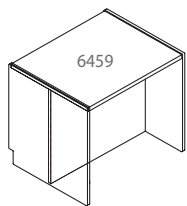

STANDARD CIRCULATION DESKS

Product Number	Description	WxHxD
6476-24-36	6400 Corner Desk Level Top, 24" Wide 36" High	24x36x30
6476-24-39	6400 Corner Desk Level Top, 24" Wide 39" High	24x39x30
6476-30-30	6400 Corner Desk Level Top, 30" Wide 30" High	30x30x30
6476-30-32	6400 Corner Desk Level Top, 30" Wide 32" High	30x32x30
6476-30-36	6400 Corner Desk Level Top, 30" Wide 36" High	30x36x30
6476-30-39	6400 Corner Desk Level Top, 30" Wide 39" High	30x39x30
6476-36-30	6400 Corner Desk Level Top, 36" Wide 30" High	36x30x30
6476-36-32	6400 Corner Desk Level Top, 36" Wide 32" High	36x32x30
6476-36-36	6400 Corner Desk Level Top, 36" Wide 36" High	36x36x30
6476-36-39	6400 Corner Desk Level Top, 36" Wide 39" High	36x39x30
6443-36-30	6400 Book Return Top Slot-30" H	36x30x30
6443-36-32	6400 Book Return Top Slot-32" H	36x32x30
6444-36-32	6400 Book Return Front Slot-32" H	36x32x30
6444-36-36	6400 Book Return Front Slot-36" H	36x36x30
6444-36-39	6400 Book Return Front Slot-39" H	36x39x30
6458-36-30	6400 ADA Access Desk Patron Side, Open 2 Shelves Inner Side-30" H	36x30x30
6458-36-32	6400 ADA Access Desk Patron Side, Open 2 Shelves Inner Side-32" H	36x32x30
6459-36-30	6400 ADA Access Desk Both Sides W/Center Panel-30" H / 36" W	36x30x30
6459-36-32	6400 ADA Access Desk Both Sides W/Center Panel-32" H / 36" W	36x32x30
6459-42-30	6400 ADA Access Desk Both Sides W/Center Panel-30" H / 42" W	42x30x30
6459-42-32	6400 ADA Access Desk Both Sides W/Center Panel-32" H / 42" W	42x32x30
6459-48-30	6400 ADA Access Desk Both Sides W/Center Panel-30" H / 48" W	30x48x30
6459-48-32	6400 ADA Access Desk Both Sides W/Center Panel-32" H / 48" W	48x32x30
6429-36-32	6400 Storage, Hinged Door, 2 File Draws, 32" H	36x32x30
6429-36-36	6400 Storage, Hinged Door, 1 Box 2 File Draws, 36" H	36x36x30
6429-36-39	6400 Storage, Hinged Door, 1 Box 2 File Draws, 39" H	36x39x30
6430-36-32	6400 Storage, Open, 2 Shelves, 32" H	36x32x30