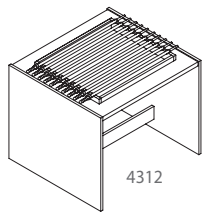

STANDARD DISPLAY & TECHNICAL FURNITURE

Periodical Display

Product Number	Description	WxHxD
ORDRUP-ST-60	Order Up SF Starter Display Shelving, 60"H Starter w 3 compartments and acrylic door	12x60x14
ORDRUP-AD-60	Order Up SF Adder Display Shelving, 60"H Adder w 3 compartments and acrylic door	12x60x14
ORDRUP-ST-72	Order Up SF Starter Display Shelving, 72"H Starter w 4 compartments and acrylic door	12x72x14
ORDRUP-AD-72	Order Up SF Adder Display Shelving, 72"H Adder w 4 compartments and acrylic door	12x72x14
ORDRUP-ST-84	Order Up SF Starter Display Shelving, 84"H Starter w 5 compartments and acrylic door	12x84x14
ORDRUP-AD-84	Order Up SF Adder Display Shelving, 72"H Adder w 5 compartments and acrylic door	12x84x14
ORDRUP-ST-60DF	Order Up DF Starter Display Shelving, 60"H Starter w 6 compartments and acrylic door	12x60x27
ORDRUP-AD-60DF	Order Up SF Adder Display Shelving, 60"H Adder w 6 compartments and acrylic door	12x60x27
ORDRUP-ST-72DF	Order Up DF Starter Display Shelving, 72"H Starter w 8 compartments and acrylic door	12x72x27
ORDRUP-AD-72DF	Order Up SF Adder Display Shelving, 72"H Adder w 8 compartments and acrylic door	12x72x27
ORDRUP-ST-84DF	Order Up DF Starter Display Shelving, 84"H Starter w 10 compartments and acrylic door	12x84x27
ORDRUP-AD-84DF	Order Up SF Adder Display Shelving, 84"H Adder w 10 compartments and acrylic door	12x84x27
4321-38-5LB	Magazine Rack, Leg Base with 5 Pockets-38" Wide	38x40x15
4321-24-5LB	Magazine Rack, Leg Base with 5 Pockets-24" Wide	24x40x15
4321-36-6PB	Magazine Rack, Panel Base with 6 Pockets-36" Wide	36x42x16
4321-24-6PB	Magazine Rack, Panel Base with 6 Pockets-24" Wide	24x42x16
4321-36-10P	Magazine Rack, Double Face, Panel Base w/10 Pockets-36" Wide	36x40x26
4321-20-10P	Magazine Rack, Double Face, Panel Base w/10 Pockets-20" Wide	20x40x26

Newspaper Display Units

Product Number	Description	WxHxD
4311	Newspaper Table, 5 Rod Capacity	36x29x25
4312	Newspaper Table, 10 Rod Capacity	36x29x33
4314	Newspaper Displayer 10 Rod Capacity	30x62x19