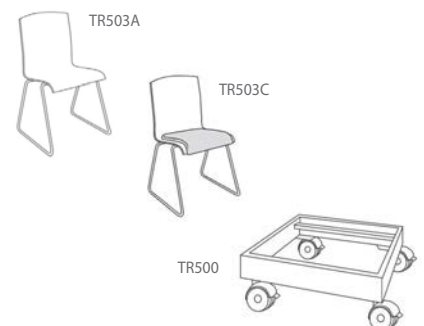

TR Series

Product Number	Description
TR503A	Chair TR series, Bent Plywood, all wood, metal base, Stack Chair
TR503C	Chair TR series, Bent Plywood, GD100 upholstered seat, metal base, Stack Chair
TR500	Chair TR series dolly with locking casters
TR Engraving	Chair TR series, Custom Laser Engraving, Up to 4"x4"