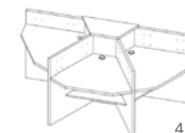

4165-9A0-330

4134-9A5-334