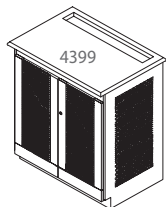

Product Number	Description	WxHxD
4399	Laptop Cabinet with Perforated Aluminum Doors, End Panels and Top for Ventilation