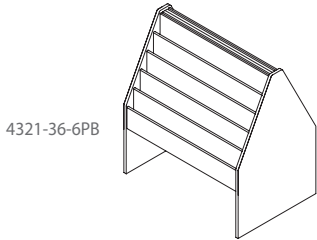

STANDARD DISPLAY & TECHNICAL FURNITURE

Periodical Display

Product Number	Description	WxHxD
ORDRUP-ST-60	Order Up SF Starter Display Shelving, 60"H Starter w 3 compartments and acrylic door	12x60x14
ORDRUP-AD-60	Order Up SF Adder Display Shelving, 60"H Adder w 3 compartments and acrylic door	12x60x14
ORDRUP-ST-72	Order Up SF Starter Display Shelving, 72"H Starter w 4 compartments and acrylic door	12x72x14
ORDRUP-AD-72	Order Up SF Adder Display Shelving, 72"H Adder w 4 compartments and acrylic door	12x72x14
ORDRUP-ST-84	Order Up SF Starter Display Shelving, 84"H Starter w 5 compartments and acrylic door	12x84x14
ORDRUP-AD-84	Order Up SF Adder Display Shelving, 72"H Adder w 5 compartments and acrylic door	12x84x14
ORDRUP-ST-60DF	Order Up DF Starter Display Shelving, 60"H Starter w 6 compartments and acrylic door	12x60x27
ORDRUP-AD-60DF	Order Up SF Adder Display Shelving, 60"H Adder w 6 compartments and acrylic door	12x60x27
ORDRUP-ST-72DF	Order Up DF Starter Display Shelving, 72"H Starter w 8 compartments and acrylic door	12x72x27
ORDRUP-AD-72DF	Order Up SF Adder Display Shelving, 72"H Adder w 8 compartments and acrylic door	12x72x27
ORDRUP-ST-84DF	Order Up DF Starter Display Shelving, 84"H Starter w 10 compartments and acrylic door	12x84x27
ORDRUP-AD-84DF	Order Up SF Adder Display Shelving, 84"H Adder w 10 compartments and acrylic door	12x84x27
4321-38-5LB	Magazine Rack, Leg Base with 5 Pockets-38" Wide	38x40x15
4321-24-5LB	Magazine Rack, Leg Base with 5 Pockets-24" Wide	24x40x15
4321-36-6PB	Magazine Rack, Panel Base with 6 Pockets-36" Wide	36x42x16
4321-24-6PB	Magazine Rack, Panel Base with 6 Pockets-24" Wide	24x42x16
4321-36-10P	Magazine Rack, Double Face, Panel Base w/10 Pockets-36" Wide	36x40x26
4321-20-10P	Magazine Rack, Double Face, Panel Base w/10 Pockets-20" Wide	20x40x26

Newspaper Display Units

Product Number	Description	WxHxD
4311	Newspaper Table, 5 Rod Capacity	36x29x25
4312	Newspaper Table, 10 Rod Capacity	36x29x33
4314	Newspaper Displayer 10 Rod Capacity	30x62x19