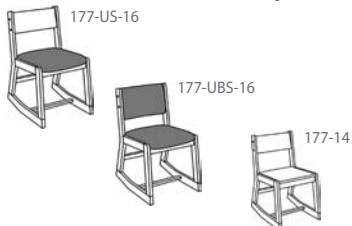

170 Position Series

Product Number	Description
177-18	Chair 170 Series - All Wood - 2 Position - Seating Height 17 1/2"
177UB-18	Chair 170 Series - 2 Position - GD-100 Fabric Back - Seating Height 17 1/2"
177US-18	Chair 170 Series - 2 Position - GD-100 Fabric Seat - Seating Height 17 1/2"
177UBS-18	Chair 170 Series - 2 Position - GD-100 Fabric Back & Seat - Seating Height 17 1/2"
177-16	Chair 170 Series - All Wood - 2 Position - Seating Height 15 1/2"
177UB-16	Chair 170 Series - 2 Position - GD-100 Fabric Back - Seating Height 15 1/2"
177US-16	Chair 170 Series - 2 Position - GD-100 Fabric Seat - Seating Height 15 1/2"
177UBS-16	Chair 170 Series - 2 Position - GD-100 Fabric Back & Seat - Seating Height 15 1/2"
177-14	Chair 170 Series - All Wood - 2 Position - Seating Height 14"
177UB-14	Chair 170 Series - 2 Position - GD-100 Fabric Back - Seating Height 14"
177US-14	Chair 170 Series - 2 Position - GD-100 Fabric Seat - Seating Height 14"
177UBS-14	Chair 170 Series - 2 Position - GD-100 Fabric Back & Seat - Seating Height 14"
175	Chair 170 Series - All Wood - 2 Position w/Arms - Seating Height 17 1/2"
175UB	Chair 170 Series - 2 Position w/Arms - GD-100 Fabric Back - Seating Height 17 1/2"
175US	Chair 170 Series - 2 Position w/Arms - GD-100 Fabric Seat - Seating Height 17 1/2"
175UBS	Chair 170 Series - 2 Position w/Arms - GD-100 Fabric Back & Seat - Seating Height 17 1/2"
3-177-18	Chair 170 Series - All Wood - 3 Position - Seating Height 17 1/2"
3-177UB-18	Chair 170 Series - 3 Position - GD-100 Fabric Back - Seating Height 17 1/2"