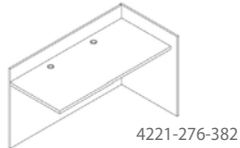

STANDARD COMPUTER FURNITURE

Computer Work Stations Sitting Ht. 380 Series 3 Position Adjustable Work Surface, 27", 29", 31"

Product Number	Description	WxHxD
4399	Laptop Cabinet with Perforated Aluminum Doors, End Panels and Top for Ventilation	
4211-273-382	380 Comp WK Station Sitting Ht Single Face Starter Unit 3 Position Adjustable Work Surface, 27", 29", 31"	36x36x30
4211-274-382	380 Comp WK Station Sitting Ht Single Face Starter Unit 3 Position Adjustable Work Surface, 27", 29", 31"	42x36x30
4211-276-382	380 Comp WK Station Sitting Ht Single Face Starter Unit 3 Position Adjustable Work Surface, 27", 29", 31"	60x36x30
4211-277-382	380 Comp WK Station Sitting Ht Single Face Starter Unit 3 Position Adjustable Work Surface, 27", 29", 31"	72x36x30
4221-273-382	380 Comp WK Station Sitting Ht Single Face Adder Unit 3 Position Adjustable Work Surface, 27", 29", 31"	36x36x30
4221-274-382	380 Comp WK Station Sitting Ht Single Face Adder Unit 3 Position Adjustable Work Surface, 27", 29", 31"	42x36x30
4221-276-382	380 Comp WK Station Sitting Ht Single Face Adder Unit 3 Position Adjustable Work Surface, 27", 29", 31"	60x36x30
4221-277-382	380 Comp WK Station Sitting Ht Single Face Adder Unit 3 Position Adjustable Work Surface, 27", 29", 31"	72x36x30
4212-273-385	380 Comp WK Station Sitting Ht Double Face Starter Unit 3 Position Adjustable Work Surface, 27", 29", 31"	36x36x60
4212-274-385	380 Comp WK Station Sitting Ht Double Face Starter Unit 3 Position Adjustable Work Surface, 27", 29", 31"	42x36x60
4212-276-385	380 Comp WK Station Sitting Ht Double Face Starter Unit 3 Position Adjustable Work Surface, 27", 29", 31"	60x36x60
4212-277-385	380 Comp WK Station Sitting Ht Double Face Starter Unit 3 Position Adjustable Work Surface, 27", 29", 31"	72x36x60
4222-273-385	380 Comp WK Station Sitting H Double Face Adder Unit 3 Position Adjustable Work Surface, 27", 29", 31"	36x36x60
4222-274-385	380 Comp WK Station Sitting Ht Double Face Adder Unit 3 Position Adjustable Work Surface, 27", 29", 31"	42x36x60
4222-276-385	380 Comp WK Station Sitting Ht Double Face Adder Unit 3 Position Adjustable Work Surface, 27", 29", 31"	60x36x60
4222-277-385	380 Comp WK Station Sitting Ht Double Face Adder Unit 3 Position Adjustable Work Surface, 27", 29", 31"	72x36x60