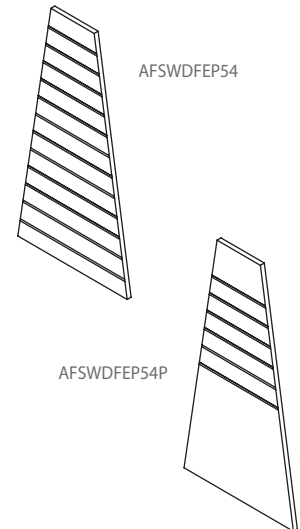

## A Frame Display Shelving, Shelving with Wood End Panels

### Select Shelving Options below

| Product Number | Description   | WxHxD    |
|----------------|---|----------|
| AFDF4236       | Double Face A Frame Mobile Unit, 42"H x 36"W x 28"D | 36x42x28 |
| AFDF5436       | Double Face A Frame Mobile Unit, 54"H x 36"W x 28"D | 36x54x28 |
| AFDF6636       | Double Face A Frame Mobile Unit, 66"H x 36"W x 32"D | 36x66x32 |
| AFSF4236S      | Single Face A Frame Unit, STARTER 42"H x 36"W       | 36x42x14 |
| AFSF5436S      | Single Face A Frame Unit, STARTER 54"H x 36"W       | 36x54x14 |
| AFSF6636S      | Single Face Frame A Frame Unit STARTER, 66"H x 36"W | 36x66x16 |
| AFSF4236A      | Single Face A Frame Unit ADDER 42"H x 36"W          | 36x42x14 |
| AFSF5436A      | Single Face A Frame Unit ADDER 54"H x 36"W          | 36x54x14 |
| AFSF6636A      | Single Face Frame A Frame Unit ADDER, 66"H x 36"W   | 36x66x16 |

### Slat Wall Optional End Panels for A Frame Display Shelving

| Product Number | Description                         | WxHxD |
|----------------|-------------------------------------|-------|
| AFSWDFEP42     | Full Slat Wall End Panel DF 42"H    |       |
| AFSWDFEP54     | Full Slat Wall End Panel DF 54"H    |       |
| AFSWDFEP66     | Full Slat Wall End Panel DF 66"H    |       |
| AFSWDFEP42P    | Partial Slat Wall End Panel DF 42"H |       |
| AFSWDFEP54P    | Partial Slat Wall End Panel DF 54"H |       |
| AFSWDFEP66P    | Partial Slat Wall End Panel DF 66"H |       |