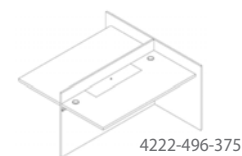

Product Number	Description	WxHxD
4212-473-375	370 Sitting Ht. Angled Side Panels w/Hinged Top Access Door to Wood Wire Mgt. Trough Below DF Starter Unit - 27" Wk Surf	36x36x59
4212-474-375	370 Sitting Ht. Angled Side Panels w/Hinged Top Access Door to Wood Wire Mgt. Trough Below DF Starter Unit - 27" Wk Surf	42x36x59
4212-476-375	370 Sitting Ht. Angled Side Panels w/Hinged Top Access Door to Wood Wire Mgt. Trough Below DF Starter Unit - 27" Wk Surf	60x36x59
4212-477-375	370 Sitting Ht. Angled Side Panels w/Hinged Top Access Door to Wood Wire Mgt. Trough Below DF Starter Unit - 27" Wk Surf	72x36x59
4222-473-375	370 Sitting Ht. Angled Side Panels w/Hinged Top Access Door to Wood Wire Mgt. Trough Below DF Adder Unit - 27" Wk Surf	36x36x59
4222-474-375	370 Sitting Ht. Angled Side Panels w/Hinged Top Access Door to Wood Wire Mgt. Trough Below DF Adder Unit - 27" Wk Surf	42x36x59
4222-476-375	370 Sitting Ht. Angled Side Panels w/Hinged Top Access Door to Wood Wire Mgt. Trough Below DF Adder Unit - 27" Wk Surf	60x36x59
4222-477-375	370 Sitting Ht. Angled Side Panels w/Hinged Top Access Door to Wood Wire Mgt. Trough Below DF Adder Unit - 27" Wk Surf	72x36x59
4212-493-375	370 Sitting Ht. Angled Side Panels w/Hinged Top Access Door to Wood Wire Mgt. Trough Below DF Starter Unit - 29" Wk Surf	36x36x59
4212-494-375	370 Sitting Ht. Angled Side Panels w/Hinged Top Access Door to Wood Wire Mgt. Trough Below DF Starter Unit - 29" Wk Surf	42x36x59
4212-496-375	370 Sitting Ht. Angled Side Panels w/Hinged Top Access Door to Wood Wire Mgt. Trough Below DF Starter Unit - 29" Wk Surf	60x36x59
4212-497-375	370 Sitting Ht. Angled Side Panels w/Hinged Top Access Door to Wood Wire Mgt. Trough Below DF Starter Unit - 29" Wk Surf	72x36x59
4222-493-375	370 Sitting Ht. Angled Side Panels w/Hinged Top Access Door to Wood Wire Mgt. Trough Below DF Adder Unit - 29" Wk Surf	36x36x59
4222-494-375	370 Sitting Ht. Angled Side Panels w/Hinged Top Access Door to Wood Wire Mgt. Trough Below DF Adder Unit - 29" Wk Surf	42x36x59
4222-496-375	370 Sitting Ht. Angled Side Panels w/Hinged Top Access Door to Wood Wire Mgt. Trough Below DF Adder Unit - 29" Wk Surf	60x36x59
4222-497-375	370 Sitting Ht. Angled Side Panels w/Hinged Top Access Door to Wood Wire Mgt. Trough Below DF Adder Unit - 29" Wk Surf	72x36x59
4212-413-375	370 Sitting Ht. Angled Side Panels w/Hinged Top Access Door to Wood Wire Mgt. Trough Below DF Starter Unit - 31" Wk Surf	36x36x59
4212-414-375	370 Sitting Ht. Angled Side Panels w/Hinged Top Access Door to Wood Wire Mgt. Trough Below DF Starter Unit - 31" Wk Surf	42x36x59
4212-416-375	370 Sitting Ht. Angled Side Panels w/Hinged Top Access Door to Wood Wire Mgt. Trough Below DF Starter Unit - 31" Wk Surf	60x36x59
4212-417-375	370 Sitting Ht. Angled Side Panels w/Hinged Top Access Door to Wood Wire Mgt. Trough Below DF Starter Unit - 31" Wk Surf	72x36x59
4222-413-375	370 Sitting Ht. Angled Side Panels w/Hinged Top Access Door to Wood Wire Mgt. Trough Below DF Adder Unit - 31" Wk Surf	36x36x59
4222-414-375	370 Sitting Ht. Angled Side Panels w/Hinged Top Access Door to Wood Wire Mgt. Trough Below DF Adder Unit - 31" Wk Surf	42x36x59
4222-416-375	370 Sitting Ht. Angled Side Panels w/Hinged Top Access Door to Wood Wire Mgt. Trough Below DF Adder Unit - 31" Wk Surf	60x36x59
4222-417-375	370 Sitting Ht. Angled Side Panels w/Hinged Top Access Door to Wood Wire Mgt. Trough Below DF Adder Unit - 31" Wk Surf	72x36x59