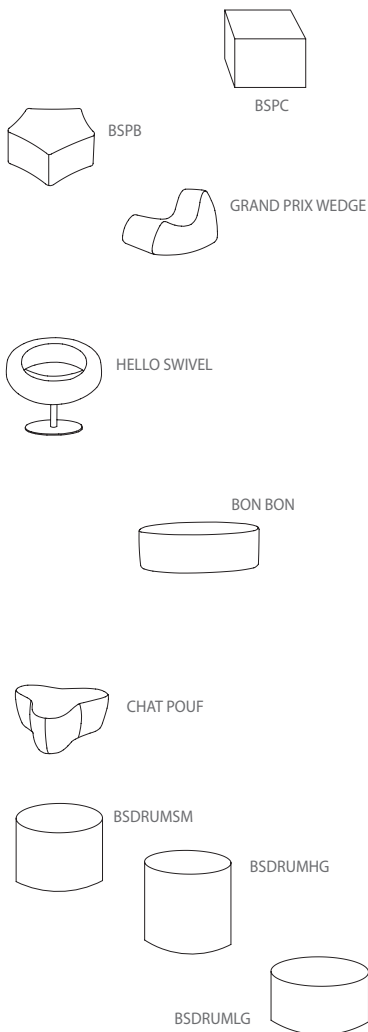

5710 Series

Product Number	Description	Size
BSBB	Bean Bags - Magnum 2-232	39 x 28
BSPC	Pouf Cubes 2-501	16 x 16 x 18.5
BSPB	Pause Blocks Pentagon 2-243	21 x 26 x 16.5
BSGPWS	Grand Prix Wedges-Small - 2-524	32 x 20 x 10
BSGPWXL	Grand Prix Wedges-XL - 2-166	40 x 24 x 17
BSHELLO	Hello Swivel - 2-106	
BSBONSM	Bon Bon Small - Oval - 2-209	12 x 24 x 13
BSBONMD	Bon Bon Med - Oval - 2-210	16 x 40 x 13
BSBONLG	Bon Bon Large - Oval - 2-211	20 x 47 x 13
BSCHATSM	Chat Pouf - Small-2-238	32 x 36 x 15
BSCHATLG	Chat Pouf - Large - 2-239	45 x 51 x 17
BSDRUMSM	Drum - Small - 2-195	18 x 12
BSDRUMHG	Drum - High - 2-196	18 x 16
BSDRUMLG	Drum - Large - 2-197	24 x 12