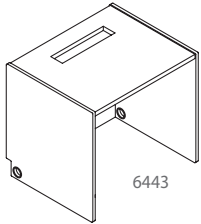

STANDARD CIRCULATION DESKS

Product Number	Description	WxHxD
6476-24-36	6400 Corner Desk Level Top, 24" Wide 36" High	24x36x30
6476-24-39	6400 Corner Desk Level Top, 24" Wide 39" High	24x39x30
6476-30-30	6400 Corner Desk Level Top, 30" Wide 30" High	30x30x30
6476-30-32	6400 Corner Desk Level Top, 30" Wide 32" High	30x32x30
6476-30-36	6400 Corner Desk Level Top, 30" Wide 36" High	30x36x30
6476-30-39	6400 Corner Desk Level Top, 30" Wide 39" High	30x39x30
6476-36-30	6400 Corner Desk Level Top, 36" Wide 30" High	36x30x30
6476-36-32	6400 Corner Desk Level Top, 36" Wide 32" High	36x32x30
6476-36-36	6400 Corner Desk Level Top, 36" Wide 36" High	36x36x30
6476-36-39	6400 Corner Desk Level Top, 36" Wide 39" High	36x39x30
6443-36-30	6400 Book Return Top Slot-30" H	36x30x30
6443-36-32	6400 Book Return Top Slot-32" H	36x32x30
6444-36-32	6400 Book Return Front Slot-32" H	36x32x30
6444-36-36	6400 Book Return Front Slot-36" H	36x36x30
6444-36-39	6400 Book Return Front Slot-39" H	36x39x30
6458-36-30	6400 ADA Access Desk Patron Side, Open 2 Shelves Inner Side-30" H	36x30x30
6458-36-32	6400 ADA Access Desk Patron Side, Open 2 Shelves Inner Side-32" H	36x32x30
6459-36-30	6400 ADA Access Desk Both Sides W/Center Panel-30" H / 36" W	36x30x30
6459-36-32	6400 ADA Access Desk Both Sides W/Center Panel-32" H / 36" W	36x32x30
6459-42-30	6400 ADA Access Desk Both Sides W/Center Panel-30" H / 42" W	42x30x30
6459-42-32	6400 ADA Access Desk Both Sides W/Center Panel-32" H / 42" W	42x32x30
6459-48-30	6400 ADA Access Desk Both Sides W/Center Panel-30" H / 48" W	30x48x30
6459-48-32	6400 ADA Access Desk Both Sides W/Center Panel-32" H / 48" W	48x32x30
6429-36-32	6400 Storage, Hinged Door, 2 File Draws, 32" H	36x32x30
6429-36-36	6400 Storage, Hinged Door, 1 Box 2 File Draws, 36" H	36x36x30
6429-36-39	6400 Storage, Hinged Door, 1 Box 2 File Draws, 39" H	36x39x30
6430-36-32	6400 Storage, Open, 2 Shelves, 32" H	36x32x30