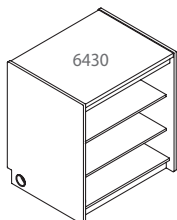

STANDARD CIRCULATION DESKS

Product Number	Description	WxHxD
6476-24-36	6400 Corner Desk Level Top, 24" Wide 36" High	24x36x30
6476-24-39	6400 Corner Desk Level Top, 24" Wide 39" High	24x39x30
6476-30-30	6400 Corner Desk Level Top, 30" Wide 30" High	30x30x30
6476-30-32	6400 Corner Desk Level Top, 30" Wide 32" High	30x32x30
6476-30-36	6400 Corner Desk Level Top, 30" Wide 36" High	30x36x30
6476-30-39	6400 Corner Desk Level Top, 30" Wide 39" High	30x39x30
6476-36-30	6400 Corner Desk Level Top, 36" Wide 30" High	36x30x30
6476-36-32	6400 Corner Desk Level Top, 36" Wide 32" High	36x32x30
6476-36-36	6400 Corner Desk Level Top, 36" Wide 36" High	36x36x30
6476-36-39	6400 Corner Desk Level Top, 36" Wide 39" High	36x39x30
6443-36-30	6400 Book Return Top Slot-30" H	36x30x30
6443-36-32	6400 Book Return Top Slot-32" H	36x32x30
6444-36-32	6400 Book Return Front Slot-32" H	36x32x30
6444-36-36	6400 Book Return Front Slot-36" H	36x36x30
6444-36-39	6400 Book Return Front Slot-39" H	36x39x30
6458-36-30	6400 ADA Access Desk Patron Side, Open 2 Shelves Inner Side-30" H	36x30x30
6458-36-32	6400 ADA Access Desk Patron Side, Open 2 Shelves Inner Side-32" H	36x32x30
6459-36-30	6400 ADA Access Desk Both Sides W/Center Panel-30" H / 36" W	36x30x30
6459-36-32	6400 ADA Access Desk Both Sides W/Center Panel-32" H / 36" W	36x32x30
6459-42-30	6400 ADA Access Desk Both Sides W/Center Panel-30" H / 42" W	42x30x30
6459-42-32	6400 ADA Access Desk Both Sides W/Center Panel-32" H / 42" W	42x32x30
6459-48-30	6400 ADA Access Desk Both Sides W/Center Panel-30" H / 48" W	30x48x30
6459-48-32	6400 ADA Access Desk Both Sides W/Center Panel-32" H / 48" W	48x32x30
6429-36-32	6400 Storage, Hinged Door, 2 File Draws, 32" H	36x32x30
6429-36-36	6400 Storage, Hinged Door, 1 Box 2 File Draws, 36" H	36x36x30
6429-36-39	6400 Storage, Hinged Door, 1 Box 2 File Draws, 39" H	36x39x30
6430-36-32	6400 Storage, Open, 2 Shelves, 32" H	36x32x30