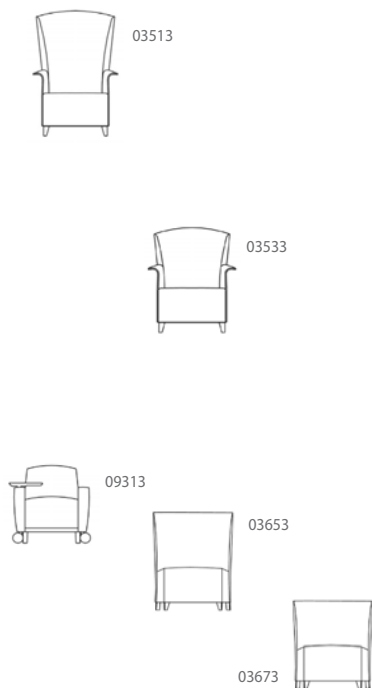

Other Chairs

Product Number	Description	WxHxD
03513	High back lounge chair with bent plywood upholstered arms	42x33.25x34
03515	High back settee with bent plywood upholstered arms	42x58x34
03517	High back sofa with bent plywood upholstered arms	42x79.5x34
03533	Low back lounge chair with bent plywood upholstered arms	34.5x33x32
03535	Low back settee with bent plywood upholstered arms	34.5x58x32
03537	Low back sofa with bent plywood upholstered arms	34.5x79.5x32
09313	Lounge chair with wood arms, upholstered sides, front casters and tablet arm	33x30.5x32
03653	High back armless sectional	41.5x33x33
03673	Low back armless sectional	34.5x33x33