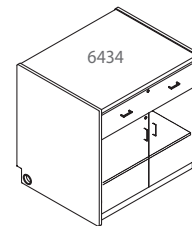

Product Number	Description	WxHxD
6430-36-36	6400 Storage, Open, 2 Shelves, 36"H	36x36x30
6430-36-39	6400 Storage, Open, 2 Shelves, 39"H	36x39x30
6412-36-32	6400 Storage, Open, 2 Slide Out Shelves, 32"H	36x32x30
6412-36-36	6400 Storage, Open, 2 Slide Out Shelves, 36"H	36x36x30
6412-36-39	6400 Storage, Open, 2 Slide Out Shelves, 39"H	36x39x30
6469-36-32	6400 Storage CPU, 3 Pullout Shelves, 32"H	36x32x30
6469-36-36	6400 Storage CPU, Disk Drawer, 3 Pullout Shelves, 36"H	36x36x30
6469-36-39	6400 Storage CPU, Disk Drawer, 3 Pullout Shelves, 39"H	36x39x30
6431-36-32	6400 Storage, Hinged Doors, 2 Shelves, 32"H	36x32x30
6431-36-36	6400 Storage, Hinged Doors, 2 Shelves, 36"H	36x36x30
6431-36-39	6400 Storage, Hinged Doors, 2 Shelves, 39"H	36x39x30
6433-36-32	6400 Storage, Open, 1 Shelf, 1 Drawer, 32"H	36x32x30
6433-36-36	6400 Storage, Open, 1 Shelf, 1 Drawer, 36"H	36x36x30
6433-36-39	6400 Storage, Open, 1 Shelf, 1 Drawer, 39"H	36x39x30
6434-36-32	6400 Storage, Hinged Doors, 1 Shelf, 1 Drawer, 32"H	36x32x30
6434-36-36	6400 Storage, Hinged Doors, 1 Shelf, 1 Drawer, 36"H	36x36x30
6434-36-39	6400 Storage, Hinged Doors, 1 Shelf, 1 Drawer, 39"H	36x39x30
6435-36-32	6400 Storage, 3 Drawers, 32"H	36x32x30
6435-36-36	6400 Storage, 3 Drawers, 36"H	36x36x30
6435-36-39	6400 Storage, 3 Drawers, 39"H	36x39x30
6436-36-32	6400 Storage, 2 Lateral File Drawers, 32"H	36x32x30
6436-36-36	6400 Storage, 2 Lateral File Drawers, 36"H	36x36x30
6436-36-39	6400 Storage, 2 Lateral File Drawers, 39"H	36x39x30
6438-36-32	6400 Storage, Hinged Doors, 1 Shelf, Twin Drawers, 32"H	36x32x30
6438-36-36	6400 Storage, Hinged Doors, 1 Shelf, Twin Drawers, 36"H	36x36x30
6438-36-39	6400 Storage, Hinged Doors, 1 Shelf, Twin Drawers, 39"H	36x39x30
6440-36-32	6400 Storage, 4 File Drawers, 32"H	36x32x30