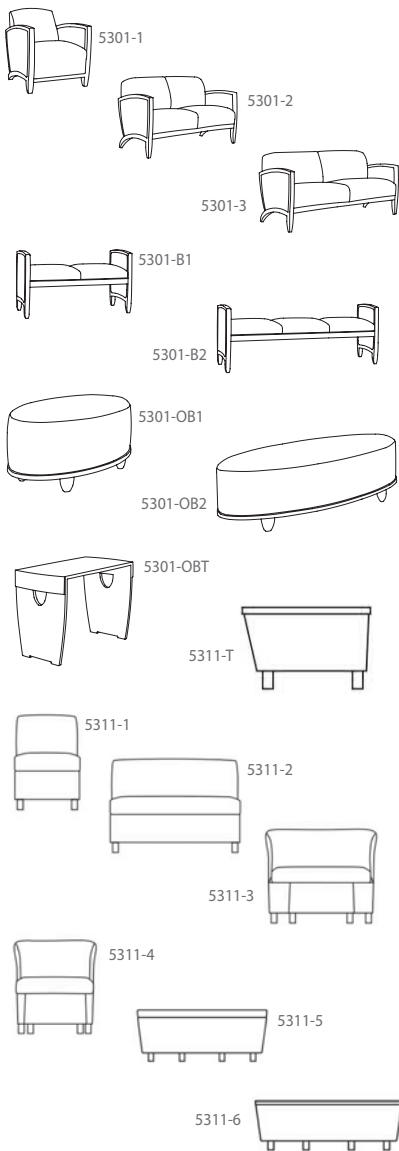

5000 Series

Product Number	Description	WxHxD
5301-1	Platinum Series, Single Lounge Chair w/ Wood Arm Cap	27.5w
5301-2	Platinum Series, Two Seater Lounge Chair w/ Wood Arm Cap	50w
5301-3	Platinum Series, Three Seater Lounge Chair w/ Wood Arm Cap	70w
5301-B1	Platinum Series, Small Bench	43.5w
5301-B2	Platinum Series, Large Bench	63.5w
5301-OB1	Platinum Series, Small Oval Bench	42w
5301-OB2	Platinum Series, Large Oval Bench	62w
5301-OBT	Platinum Series, Center Wood Cap for Oval Bench	28.5w
5311-T	Lounge Chair 5000 series, GD100 fabric, backless, armless w metal legs	23x33x30
5311-1	Lounge Chair 5000 series, GD100 fabric, Single Seat, armless w metal legs	45x33x30
5311-2	Lounge Chair 5000 series, GD100 fabric, Double Seat, armless w metal legs	46x33x31.5
5311-3	Lounge Chair 5000 series, GD100 fabric, 45 Wedge Seat, armless w metal legs	32x33x31.5
5311-4	Lounge Chair 5000 series, GD100 fabric, 22 Wedge Seat, armless w metal legs	60x19.5x30
5311-5	Lounge Chair 5000 series, GD 100 fabric, Demilune Upholstered w/ metal legs	60x15.25x30
5311-6	Lounge Chair 5000 Series, GD 100 fabric, Demilune Upholstered Base, Laminate Top w/ metal legs	
5311-W	Lounge Chair 5000 Series, Wood Leg Option	
5311-A	Lounge Chair 5000 Series, Arm Option