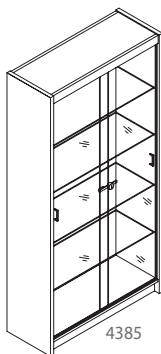

Exhibit Cases - Starter-Adder Units

Product Number	Description	WxHxD
4385-337-901	Display Shelving, Starter, 4 Adj. 11" Wood Shelves, Base Back F1S, Canopy Top, Sliding Glass Doors, Lock	36x72x14
4386-337-901	Display Shelving, Adder, 4 Adj. 11" Wood Shelves, Base Back F1S, Canopy Top, Sliding Glass Doors, Lock	36x72x14
4385-337-902	Display Shelving, Starter, 4 Adj. 11" Glass Shelves, Base Back F1S, Canopy Top, Sliding Glass Doors, Lock	36x72x14
4386-337-902	Display Shelving, Adder, 4 Adj. 11" Glass Shelves, Base Back F1S, Canopy Top, Sliding Glass Doors, Lock	36x72x14
4385-347-901	Display Shelving, Starter, 5 Adj. 11" Wood Shelves, Base Back F1S, Canopy Top, Sliding Glass Doors, Lock	36x84x14
4386-347-901	Display Shelving, Adder, 5 Adj. 11" Wood Shelves, Base Back F1S, Canopy Top, Sliding Glass Doors, Lock	36x84x14
4385-347-902	Display Shelving, Starter, 5 Adj. 11" Glass Shelves, Base Back F1S, Canopy Top, Sliding Glass Doors, Lock	36x84x14
4386-347-902	Display Shelving, Adder, 5 Adj. 11" Glass Shelves, Base Back F1S, Canopy Top, Sliding Glass Doors, Lock	36x84x14