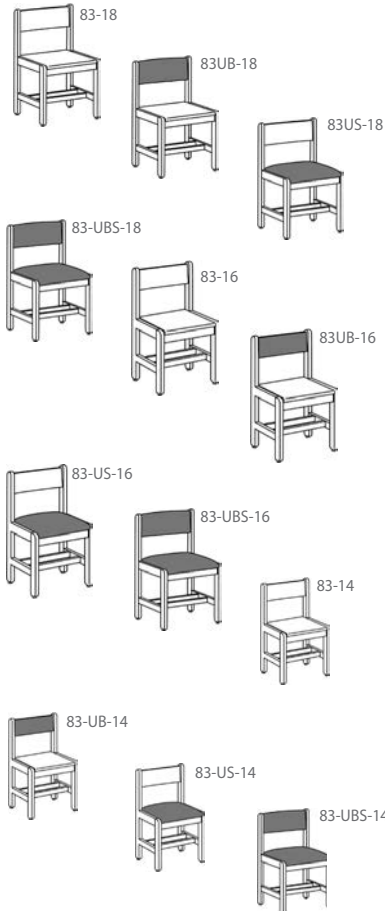

80 Series

Product Number Description

83-18	Chair 80 Series All Wood - Leg Base - Seating Height 17 1/2"
83UB-18	Chair 80 Series GD-100 Fabric Back - Leg Base - Seating Height 17 1/2"
83US-18	Chair 80 Series GD-100 Fabric Seat - Leg Base - Seating Height 17 1/2"
83UBS-18	Chair 80 Series GD-100 Fabric Back & Seat - Leg Base - Seating Height 17 1/2"
83-16	Chair 80 Series All Wood - Leg Base - Seating Height 16"
83UB-16	Chair 80 Series GD-100 Fabric Back - Leg Base - Seating Height 16"
83US-16	Chair 80 Series GD-100 Fabric Seat - Leg Base - Seating Height 16"
83UBS-16	Chair 80 Series GD-100 Fabric Back & Seat - Leg Base - Seating Height 16"
83-14	Chair 80 Series All Wood - Leg Base - Seating Height 14"
83UB-14	Chair 80 Series GD-100 Fabric Back - Leg Base - Seating Height 14"
83US-14	Chair 80 Series GD-100 Fabric Seat - Leg Base - Seating Height 14"
83UBS-14	Chair 80 Series GD-100 Fabric Back & Seat - Leg Base - Seating Height 14"