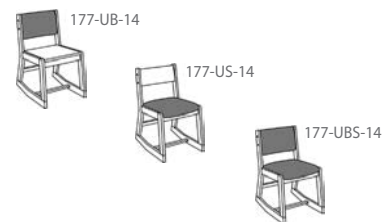

170 Position Series

Product Number	Description
177-18	Chair 170 Series - All Wood - 2 Position - Seating Height 17 1/2"
177UB-18	Chair 170 Series - 2 Position - GD-100 Fabric Back - Seating Height 17 1/2"
177US-18	Chair 170 Series - 2 Position - GD-100 Fabric Seat - Seating Height 17 1/2"
177UBS-18	Chair 170 Series - 2 Position - GD-100 Fabric Back & Seat - Seating Height 17 1/2"
177-16	Chair 170 Series - All Wood - 2 Position - Seating Height 15 1/2"
177UB-16	Chair 170 Series - 2 Position - GD-100 Fabric Back - Seating Height 15 1/2"
177US-16	Chair 170 Series - 2 Position - GD-100 Fabric Seat - Seating Height 15 1/2"
177UBS-16	Chair 170 Series - 2 Position - GD-100 Fabric Back & Seat - Seating Height 15 1/2"
177-14	Chair 170 Series - All Wood - 2 Position - Seating Height 14"
177UB-14	Chair 170 Series - 2 Position - GD-100 Fabric Back - Seating Height 14"
177US-14	Chair 170 Series - 2 Position - GD-100 Fabric Seat - Seating Height 14"
177UBS-14	Chair 170 Series - 2 Position - GD-100 Fabric Back & Seat - Seating Height 14"
175	Chair 170 Series - All Wood - 2 Position w/Arms - Seating Height 17 1/2"
175UB	Chair 170 Series - 2 Position w/Arms - GD-100 Fabric Back - Seating Height 17 1/2"
175US	Chair 170 Series - 2 Position w/Arms - GD-100 Fabric Seat - Seating Height 17 1/2"
175UBS	Chair 170 Series - 2 Position w/Arms - GD-100 Fabric Back & Seat - Seating Height 17 1/2"
3-177-18	Chair 170 Series - All Wood - 3 Position - Seating Height 17 1/2"
3-177UB-18	Chair 170 Series - 3 Position - GD-100 Fabric Back - Seating Height 17 1/2"