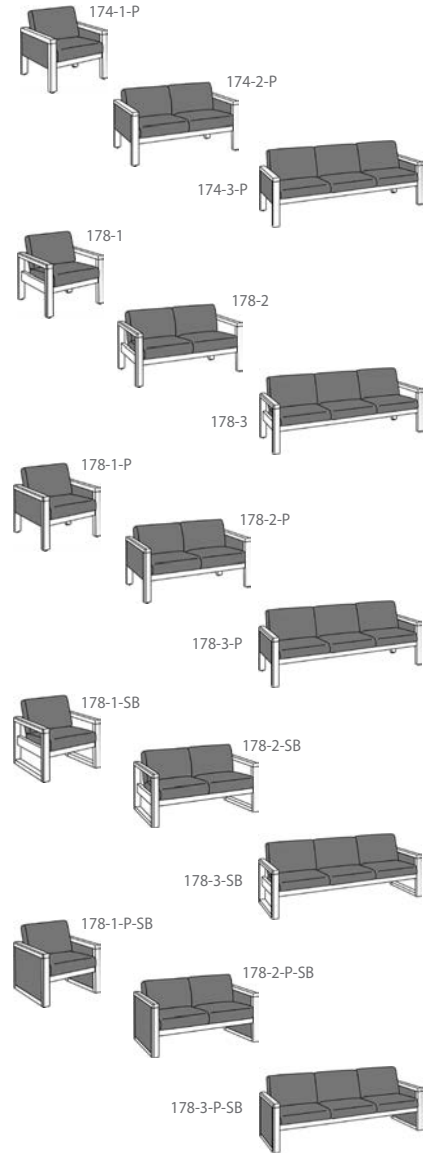

Product Number	Description	Width
174-1-P	170 Series Lounge - 1 Seater - GD-100 Fabric - Leg Base - Closed Fabric Sides - Seating Depth 22 1/2" Height 16"	30 1/4" Wide
174-2-P	170 Series Lounge - 2 Seater - GD-100 Fabric - Leg Base - Closed Fabric Sides - Seating Depth 22 1/2" Height 16"	54 1/2" Wide
174-3-P	170 Series Lounge - 3 Seater - GD-100 Fabric - Leg Base - Closed Fabric Sides - Seating Depth 22 1/2" Height 16"	78 3/4" Wide
178-1	170 Series Lounge - 1 Seater - GD-100 Fabric - Leg Base - Seating Depth 19 1/2" Height 16"	30 1/4" Wide
178-2	170 Series Lounge - 2 Seater - GD-100 Fabric - Leg Base - Seating Depth 19 1/2" Height 16"	54 1/2" Wide
178-3	170 Series Lounge - 3 Seater - GD-100 Fabric - Leg Base - Seating Depth 19 1/2" Height 16"	78 3/4" Wide
178-1-P	170 Series Lounge - 1 Seater - GD-100 Fabric - Leg Base - Closed Fabric Sides - Seating Depth 19 1/2" Height 16"	30 1/4" Wide
178-2-P	170 Series Lounge - 2 Seater - GD-100 Fabric - Leg Base - Closed Fabric Sides - Seating Depth 19 1/2" Height 16"	54 1/2" Wide
178-3-P	170 Series Lounge - 3 Seater - GD-100 Fabric - Leg Base - Closed Fabric Sides - Seating Depth 19 1/2" Height 16"	78 3/4" Wide
178-1-SB	170 Series Lounge - 1 Seater - GD-100 Fabric - Sled Base - Seating Depth 19 1/2" Height 16"	30 1/4" Wide
178-2-SB	170 Series Lounge - 2 Seater - GD-100 Fabric - Sled Base - Seating Depth 19 1/2" Height 16"	54 1/2" Wide
178-3-SB	170 Series Lounge - 3 Seater - GD-100 Fabric - Sled Base - Seating Depth 19 1/2" Height 16"	78 3/4" Wide
178-1-P-SB	170 Series Lounge - 1 Seater - GD-100 Fabric - Sled Base - Closed Fabric Sides - Seating Depth 19 1/2" Height 16"	30 1/4" Wide
178-2-P-SB	170 Series Lounge - 2 Seater - GD-100 Fabric - Sled Base - Closed Fabric Sides - Seating Depth 19 1/2" Height 16"	54 1/2" Wide
178-3-P-SB	170 Series Lounge - 3 Seater - GD-100 Fabric - Sled Base - Closed Fabric Sides - Seating Depth 19 1/2" Height 16"	78 3/4" Wide