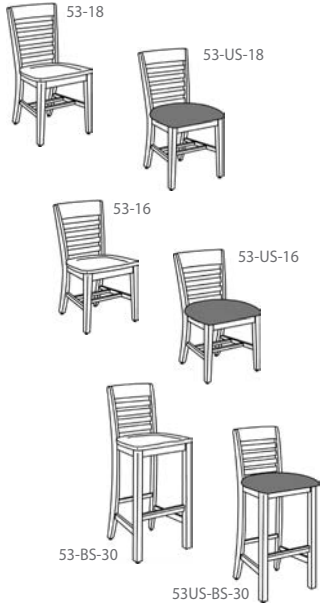

## Rocking Chair

**Product Number Description**

|       |                         |
|-------|-------------------------|
| RC190 | Oak, Wood Rocking Chair |
|-------|-------------------------|

## Chairs 50 Series

**Product Number Description**

|            |  |
|------------|--|
| 53-18      | Chair 50 series all wood-leg base-Seating Height 17 1/2"               |
| 53US-18    | Chair 50 series GD100 Fabric seat-leg base-Seating Height 17 1/2"      |
| 53-16      | Chair 50 series all wood-leg base-Seating Height 16"                   |
| 53US-16    | Chair 50 series GD100 Fabric seat-leg base-Seating Height 16"          |
| 53-B5-30   | Chair 50 series bar stool all wood-leg base-Seating Height 30"         |
| 53US-B5-30 | Chair 50 series bar stool upholstered seat-leg base-Seating Height 30" |