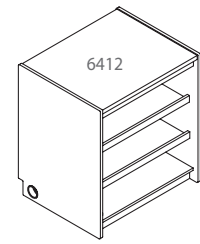

Product Number	Description	WxHxD
6430-36-36	6400 Storage, Open, 2 Shelves, 36"H	36x36x30
6430-36-39	6400 Storage, Open, 2 Shelves, 39"H	36x39x30
6412-36-32	6400 Storage, Open, 2 Slide Out Shelves, 32"H	36x32x30
6412-36-36	6400 Storage, Open, 2 Slide Out Shelves, 36"H	36x36x30
6412-36-39	6400 Storage, Open, 2 Slide Out Shelves, 39"H	36x39x30
6469-36-32	6400 Storage CPU, 3 Pullout Shelves, 32"H	36x32x30
6469-36-36	6400 Storage CPU, Disk Drawer, 3 Pullout Shelves, 36"H	36x36x30
6469-36-39	6400 Storage CPU, Disk Drawer, 3 Pullout Shelves, 39"H	36x39x30
6431-36-32	6400 Storage, Hinged Doors, 2 Shelves, 32"H	36x32x30
6431-36-36	6400 Storage, Hinged Doors, 2 Shelves, 36"H	36x36x30
6431-36-39	6400 Storage, Hinged Doors, 2 Shelves, 39"H	36x39x30
6433-36-32	6400 Storage, Open, 1 Shelf, 1 Drawer, 32"H	36x32x30
6433-36-36	6400 Storage, Open, 1 Shelf, 1 Drawer, 36"H	36x36x30
6433-36-39	6400 Storage, Open, 1 Shelf, 1 Drawer, 39"H	36x39x30
6434-36-32	6400 Storage, Hinged Doors, 1 Shelf, 1 Drawer, 32"H	36x32x30
6434-36-36	6400 Storage, Hinged Doors, 1 Shelf, 1 Drawer, 36"H	36x36x30
6434-36-39	6400 Storage, Hinged Doors, 1 Shelf, 1 Drawer, 39"H	36x39x30
6435-36-32	6400 Storage, 3 Drawers, 32"H	36x32x30
6435-36-36	6400 Storage, 3 Drawers, 36"H	36x36x30
6435-36-39	6400 Storage, 3 Drawers, 39"H	36x39x30
6436-36-32	6400 Storage, 2 Lateral File Drawers, 32"H	36x32x30
6436-36-36	6400 Storage, 2 Lateral File Drawers, 36"H	36x36x30
6436-36-39	6400 Storage, 2 Lateral File Drawers, 39"H	36x39x30
6438-36-32	6400 Storage, Hinged Doors, 1 Shelf, Twin Drawers, 32"H	36x32x30
6438-36-36	6400 Storage, Hinged Doors, 1 Shelf, Twin Drawers, 36"H	36x36x30
6438-36-39	6400 Storage, Hinged Doors, 1 Shelf, Twin Drawers, 39"H	36x39x30
6440-36-32	6400 Storage, 4 File Drawers, 32"H	36x32x30