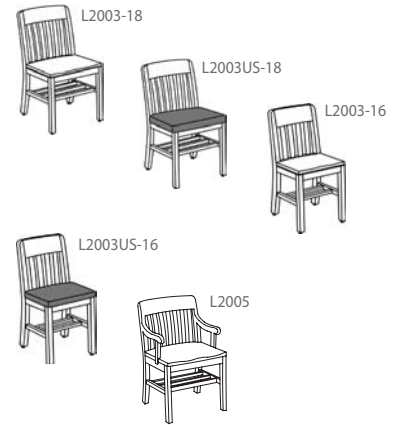

STANDARD SEATING

2000 Series

Product Number	Description
L2003-18	Chair 2000 series all wood-leg base-Seating Height 18"
L2003US-18	Chair 2000 series GD100 Fabric seat-leg base-Seating Height 18"
L2003-16	Chair 2000 series all wood-leg base-Seating Height 16"
L2003US-16	Chair 2000 series GD100 Fabric seat-leg base-Seating Height 16"
L2005	Chair 2000 series all wood w arms-leg base-Seating Height 18"
L2005US	Chair 2000 series GD100 Fabric seat w arms-leg base-Seating Height 18"