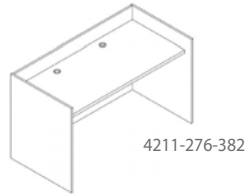

STANDARD COMPUTER FURNITURE

Computer Work Stations Sitting Ht. 380 Series 3 Position Adjustable Work Surface, 27", 29", 31"

Product Number	Description	WxHxD
4399	Laptop Cabinet with Perforated Aluminum Doors, End Panels and Top for Ventilation	
4211-273-382	380 Comp WK Station Sitting Ht Single Face Starter Unit 3 Position Adjustable Work Surface, 27", 29", 31"	36x36x30
4211-274-382	380 Comp WK Station Sitting Ht Single Face Starter Unit 3 Position Adjustable Work Surface, 27", 29", 31"	42x36x30
4211-276-382	380 Comp WK Station Sitting Ht Single Face Starter Unit 3 Position Adjustable Work Surface, 27", 29", 31"	60x36x30
4211-277-382	380 Comp WK Station Sitting Ht Single Face Starter Unit 3 Position Adjustable Work Surface, 27", 29", 31"	72x36x30
4221-273-382	380 Comp WK Station Sitting Ht Single Face Adder Unit 3 Position Adjustable Work Surface, 27", 29", 31"	36x36x30
4221-274-382	380 Comp WK Station Sitting Ht Single Face Adder Unit 3 Position Adjustable Work Surface, 27", 29", 31"	42x36x30
4221-276-382	380 Comp WK Station Sitting Ht Single Face Adder Unit 3 Position Adjustable Work Surface, 27", 29", 31"	60x36x30
4221-277-382	380 Comp WK Station Sitting Ht Single Face Adder Unit 3 Position Adjustable Work Surface, 27", 29", 31"	72x36x30
4212-273-385	380 Comp WK Station Sitting Ht Double Face Starter Unit 3 Position Adjustable Work Surface, 27", 29", 31"	36x36x60
4212-274-385	380 Comp WK Station Sitting Ht Double Face Starter Unit 3 Position Adjustable Work Surface, 27", 29", 31"	42x36x60
4212-276-385	380 Comp WK Station Sitting Ht Double Face Starter Unit 3 Position Adjustable Work Surface, 27", 29", 31"	60x36x60
4212-277-385	380 Comp WK Station Sitting Ht Double Face Starter Unit 3 Position Adjustable Work Surface, 27", 29", 31"	72x36x60
4222-273-385	380 Comp WK Station Sitting H Double Face Adder Unit 3 Position Adjustable Work Surface, 27", 29", 31"	36x36x60
4222-274-385	380 Comp WK Station Sitting Ht Double Face Adder Unit 3 Position Adjustable Work Surface, 27", 29", 31"	42x36x60
4222-276-385	380 Comp WK Station Sitting Ht Double Face Adder Unit 3 Position Adjustable Work Surface, 27", 29", 31"	60x36x60
4222-277-385	380 Comp WK Station Sitting Ht Double Face Adder Unit 3 Position Adjustable Work Surface, 27", 29", 31"	72x36x60