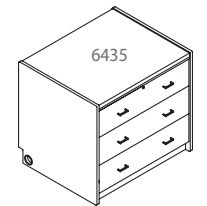

Product Number	Description	WxHxD
6430-36-36	6400 Storage, Open, 2 Shelves, 36"H	36x36x30
6430-36-39	6400 Storage, Open, 2 Shelves, 39"H	36x39x30
6412-36-32	6400 Storage, Open, 2 Slide Out Shelves, 32"H	36x32x30
6412-36-36	6400 Storage, Open, 2 Slide Out Shelves, 36"H	36x36x30
6412-36-39	6400 Storage, Open, 2 Slide Out Shelves, 39"H	36x39x30
6469-36-32	6400 Storage CPU, 3 Pullout Shelves, 32"H	36x32x30
6469-36-36	6400 Storage CPU, Disk Drawer, 3 Pullout Shelves, 36"H	36x36x30
6469-36-39	6400 Storage CPU, Disk Drawer, 3 Pullout Shelves, 39"H	36x39x30
6431-36-32	6400 Storage, Hinged Doors, 2 Shelves, 32"H	36x32x30
6431-36-36	6400 Storage, Hinged Doors, 2 Shelves, 36"H	36x36x30
6431-36-39	6400 Storage, Hinged Doors, 2 Shelves, 39"H	36x39x30
6433-36-32	6400 Storage, Open, 1 Shelf, 1 Drawer, 32"H	36x32x30
6433-36-36	6400 Storage, Open, 1 Shelf, 1 Drawer, 36"H	36x36x30
6433-36-39	6400 Storage, Open, 1 Shelf, 1 Drawer, 39"H	36x39x30
6434-36-32	6400 Storage, Hinged Doors, 1 Shelf, 1 Drawer, 32"H	36x32x30
6434-36-36	6400 Storage, Hinged Doors, 1 Shelf, 1 Drawer, 36"H	36x36x30
6434-36-39	6400 Storage, Hinged Doors, 1 Shelf, 1 Drawer, 39"H	36x39x30
6435-36-32	6400 Storage, 3 Drawers, 32"H	36x32x30
6435-36-36	6400 Storage, 3 Drawers, 36"H	36x36x30
6435-36-39	6400 Storage, 3 Drawers, 39"H	36x39x30
6436-36-32	6400 Storage, 2 Lateral File Drawers, 32"H	36x32x30
6436-36-36	6400 Storage, 2 Lateral File Drawers, 36"H	36x36x30
6436-36-39	6400 Storage, 2 Lateral File Drawers, 39"H	36x39x30
6438-36-32	6400 Storage, Hinged Doors, 1 Shelf, Twin Drawers, 32"H	36x32x30
6438-36-36	6400 Storage, Hinged Doors, 1 Shelf, Twin Drawers, 36"H	36x36x30
6438-36-39	6400 Storage, Hinged Doors, 1 Shelf, Twin Drawers, 39"H	36x39x30
6440-36-32	6400 Storage, 4 File Drawers, 32"H	36x32x30