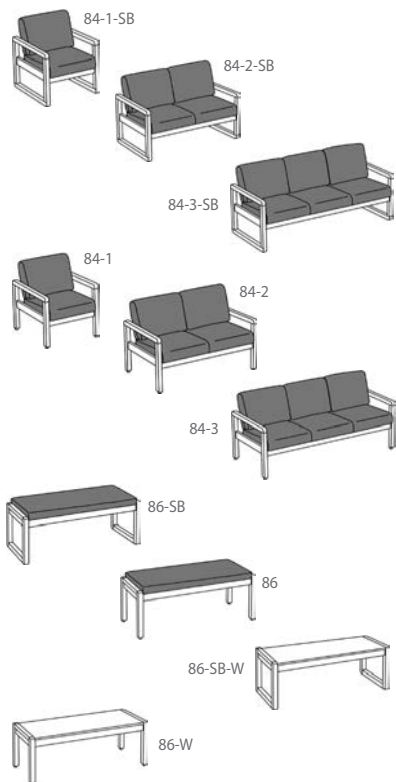

STANDARD SEATING

80 Series

Product Number	Description	Width
84-1-SB	80 Series Lounge -1 Seater - GD-100 Fabric - Sled Base - Seating Depth 19 1/2" Height 15 1/2"	24" Wide
84-2-SB	80 Series Lounge -2 Seater - GD-100 Fabric - Sled Base - Seating Depth 19 1/2" Height 15 1/2"	45" Wide
84-3-SB	80 Series Lounge -3 Seater - GD-100 Fabric - Sled Base - Seating Depth 19 1/2" Height 15 1/2"	65" Wide
84-1	80 Series Lounge -1 Seater - GD-100 Fabric - Leg Base - Seating Depth 19 1/2" Height 15 1/2"	24" Wide
84-2	80 Series Lounge -2 Seater - GD-100 Fabric - Leg Base - Seating Depth 19 1/2" Height 15 1/2"	45" Wide
84-3	80 Series Lounge -3 Seater - GD-100 Fabric - Leg Base - Seating Depth 19 1/2" Height 15 1/2"	65" Wide
86-SB	80 Series Lounge - Bench - GD-100 Fabric - Sled Base - Seating Depth 19 1/2" Height 18"	48" Wide
86	80 Series Lounge - Bench - GD-100 Fabric - Leg Base - Seating Depth 19 1/2" Height 18"	48" Wide
86-SB-W	80 Series Lounge - Bench - All Wood - Sled Base - Seating Depth 19 1/2" Height 18"	48" Wide
86-W	80 Series Lounge - Bench - All Wood - Leg Base - Seating Depth 19 1/2" Height 18"	48" Wide