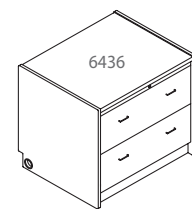

Product Number	Description	WxHxD
6430-36-36	6400 Storage, Open, 2 Shelves, 36"H	36x36x30
6430-36-39	6400 Storage, Open, 2 Shelves, 39"H	36x39x30
6412-36-32	6400 Storage, Open, 2 Slide Out Shelves, 32"H	36x32x30
6412-36-36	6400 Storage, Open, 2 Slide Out Shelves, 36"H	36x36x30
6412-36-39	6400 Storage, Open, 2 Slide Out Shelves, 39"H	36x39x30
6469-36-32	6400 Storage CPU, 3 Pullout Shelves, 32"H	36x32x30
6469-36-36	6400 Storage CPU, Disk Drawer, 3 Pullout Shelves, 36"H	36x36x30
6469-36-39	6400 Storage CPU, Disk Drawer, 3 Pullout Shelves, 39"H	36x39x30
6431-36-32	6400 Storage, Hinged Doors, 2 Shelves, 32"H	36x32x30
6431-36-36	6400 Storage, Hinged Doors, 2 Shelves, 36"H	36x36x30
6431-36-39	6400 Storage, Hinged Doors, 2 Shelves, 39"H	36x39x30
6433-36-32	6400 Storage, Open, 1 Shelf, 1 Drawer, 32"H	36x32x30
6433-36-36	6400 Storage, Open, 1 Shelf, 1 Drawer, 36"H	36x36x30
6433-36-39	6400 Storage, Open, 1 Shelf, 1 Drawer, 39"H	36x39x30
6434-36-32	6400 Storage, Hinged Doors, 1 Shelf, 1 Drawer, 32"H	36x32x30
6434-36-36	6400 Storage, Hinged Doors, 1 Shelf, 1 Drawer, 36"H	36x36x30
6434-36-39	6400 Storage, Hinged Doors, 1 Shelf, 1 Drawer, 39"H	36x39x30
6435-36-32	6400 Storage, 3 Drawers, 32"H	36x32x30
6435-36-36	6400 Storage, 3 Drawers, 36"H	36x36x30
6435-36-39	6400 Storage, 3 Drawers, 39"H	36x39x30
6436-36-32	6400 Storage, 2 Lateral File Drawers, 32"H	36x32x30
6436-36-36	6400 Storage, 2 Lateral File Drawers, 36"H	36x36x30
6436-36-39	6400 Storage, 2 Lateral File Drawers, 39"H	36x39x30
6438-36-32	6400 Storage, Hinged Doors, 1 Shelf, Twin Drawers, 32"H	36x32x30
6438-36-36	6400 Storage, Hinged Doors, 1 Shelf, Twin Drawers, 36"H	36x36x30
6438-36-39	6400 Storage, Hinged Doors, 1 Shelf, Twin Drawers, 39"H	36x39x30
6440-36-32	6400 Storage, 4 File Drawers, 32"H	36x32x30