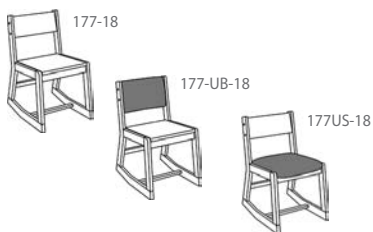

170 Position Series

Product Number	Description
177-18	Chair 170 Series - All Wood - 2 Position - Seating Height 17 1/2"
177UB-18	Chair 170 Series - 2 Position - GD-100 Fabric Back - Seating Height 17 1/2"
177US-18	Chair 170 Series - 2 Position - GD-100 Fabric Seat - Seating Height 17 1/2"
177UBS-18	Chair 170 Series - 2 Position - GD-100 Fabric Back & Seat - Seating Height 17 1/2"
177-16	Chair 170 Series - All Wood - 2 Position - Seating Height 15 1/2"
177UB-16	Chair 170 Series - 2 Position - GD-100 Fabric Back - Seating Height 15 1/2"
177US-16	Chair 170 Series - 2 Position - GD-100 Fabric Seat - Seating Height 15 1/2"
177UBS-16	Chair 170 Series - 2 Position - GD-100 Fabric Back & Seat - Seating Height 15 1/2"
177-14	Chair 170 Series - All Wood - 2 Position - Seating Height 14"
177UB-14	Chair 170 Series - 2 Position - GD-100 Fabric Back - Seating Height 14"
177US-14	Chair 170 Series - 2 Position - GD-100 Fabric Seat - Seating Height 14"
177UBS-14	Chair 170 Series - 2 Position - GD-100 Fabric Back & Seat - Seating Height 14"
175	Chair 170 Series - All Wood - 2 Position w/Arms - Seating Height 17 1/2"
175UB	Chair 170 Series - 2 Position w/Arms - GD-100 Fabric Back - Seating Height 17 1/2"
175US	Chair 170 Series - 2 Position w/Arms - GD-100 Fabric Seat - Seating Height 17 1/2"
175UBS	Chair 170 Series - 2 Position w/Arms - GD-100 Fabric Back & Seat - Seating Height 17 1/2"
3-177-18	Chair 170 Series - All Wood - 3 Position - Seating Height 17 1/2"
3-177UB-18	Chair 170 Series - 3 Position - GD-100 Fabric Back - Seating Height 17 1/2"