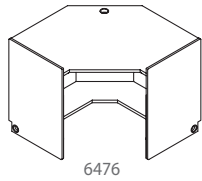

STANDARD CIRCULATION DESKS

Product Number	Description	WxHxD
6476-24-36	6400 Corner Desk Level Top, 24" Wide 36" High	24x36x30
6476-24-39	6400 Corner Desk Level Top, 24" Wide 39" High	24x39x30
6476-30-30	6400 Corner Desk Level Top, 30" Wide 30" High	30x30x30
6476-30-32	6400 Corner Desk Level Top, 30" Wide 32" High	30x32x30
6476-30-36	6400 Corner Desk Level Top, 30" Wide 36" High	30x36x30
6476-30-39	6400 Corner Desk Level Top, 30" Wide 39" High	30x39x30
6476-36-30	6400 Corner Desk Level Top, 36" Wide 30" High	36x30x30
6476-36-32	6400 Corner Desk Level Top, 36" Wide 32" High	36x32x30
6476-36-36	6400 Corner Desk Level Top, 36" Wide 36" High	36x36x30
6476-36-39	6400 Corner Desk Level Top, 36" Wide 39" High	36x39x30
6443-36-30	6400 Book Return Top Slot-30" H	36x30x30
6443-36-32	6400 Book Return Top Slot-32" H	36x32x30
6444-36-32	6400 Book Return Front Slot-32" H	36x32x30
6444-36-36	6400 Book Return Front Slot-36" H	36x36x30
6444-36-39	6400 Book Return Front Slot-39" H	36x39x30
6458-36-30	6400 ADA Access Desk Patron Side, Open 2 Shelves Inner Side-30" H	36x30x30
6458-36-32	6400 ADA Access Desk Patron Side, Open 2 Shelves Inner Side-32" H	36x32x30
6459-36-30	6400 ADA Access Desk Both Sides W/Center Panel-30" H / 36" W	36x30x30
6459-36-32	6400 ADA Access Desk Both Sides W/Center Panel-32" H / 36" W	36x32x30
6459-42-30	6400 ADA Access Desk Both Sides W/Center Panel-30" H / 42" W	42x30x30
6459-42-32	6400 ADA Access Desk Both Sides W/Center Panel-32" H / 42" W	42x32x30
6459-48-30	6400 ADA Access Desk Both Sides W/Center Panel-30" H / 48" W	30x48x30
6459-48-32	6400 ADA Access Desk Both Sides W/Center Panel-32" H / 48" W	48x32x30
6429-36-32	6400 Storage, Hinged Door, 2 File Draws, 32" H	36x32x30
6429-36-36	6400 Storage, Hinged Door, 1 Box 2 File Draws, 36" H	36x36x30
6429-36-39	6400 Storage, Hinged Door, 1 Box 2 File Draws, 39" H	36x39x30
6430-36-32	6400 Storage, Open, 2 Shelves, 32" H	36x32x30