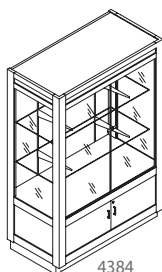

Exhibit Cases - Stand Alone Units

Product Number	Description	WxHxD
4380-614-110	Table Display Case, Solid Oak Frame, Leg Base, Glass on Sides & Top, Lock	60x39x30
4384-332-212	Exhibit Case, Vertical Storage Base, Glass Sides, Sliding Glass Doors, 3 Glass Shelves, Lock	36x72x20
4384-333-212	Exhibit Case, Vertical Storage Base, Glass Sides, Sliding Glass Doors, 3 Glass Shelves, Lock	36x72x24
4384-432-212	Exhibit Case, Vertical Storage Base, Glass Sides, Sliding Glass Doors, 3 Glass Shelves, Lock	42x72x20
4384-433-212	Exhibit Case, Vertical Storage Base, Glass Sides, Sliding Glass Doors, 3 Glass Shelves, Lock	42x72x24
4384-342-212	Exhibit Case, Vertical Storage Base, Glass Sides, Sliding Glass Doors, 4 Glass Shelves, Lock	36x84x20
4384-343-212	Exhibit Case, Vertical Storage Base, Glass Sides, Sliding Glass Doors, 4 Glass Shelves, Lock	36x84x24
4384-442-212	Exhibit Case, Vertical Storage Base, Glass Sides, Sliding Glass Doors, 4 Glass Shelves, Lock	42x84x20
4384-443-212	Exhibit Case, Vertical Storage Base, Glass Sides, Sliding Glass Doors, 4 Glass Shelves, Lock	42x84x24
2068-000-000H	Halogen Light Kit for Vertical Display