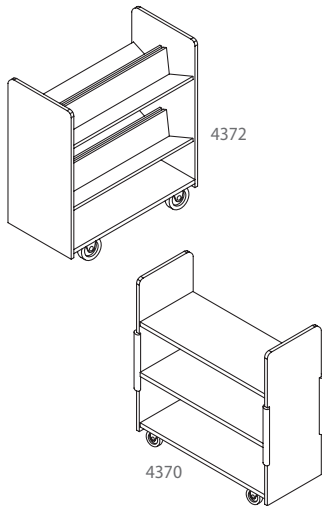

BOOK TRUCKS & CIRCULATION DESKS

Book Trucks

Product Number	Description	WxHxD
4372-RB	Book truck Double Face, 4 Sloped Shelves, Flat Bottom Shelf w/Rubber Bumpers	18x42x36
4372	Book truck Double Face, 4 Sloped Shelves, Flat Bottom Shelf wo/Rubber Bumpers	18x42x36
4375-RB	Book truck Double Face, 6 Sloped Shelves, w/Rubber Bumpers	18x42x36
4375	Book truck Double Face, 6 Sloped Shelves, wo/Rubber Bumpers	18x42x36
4371-RB	Book truck Single Face, 2 Sloped Shelves, Flat Bottom Shelf w/Rubber Bumpers	14x43x36
4371	Book truck Single Face, 2 Sloped Shelves, Flat Bottom Shelf wo/Rubber Bumpers	14x43x36
4370-RB	Book truck Flat Shelves w/Rubber Bumpers	15x32x30
4370	Book truck Flat Shelves wo/Rubber Bumpers	15x32x30
SS21092MBT	Metal Book Truck Single Face, 3 sloped shelves	36x43x14
SS21096MBT	Metal End of Range Restacking Book Truck, 3 sloped shelves	24x43x14