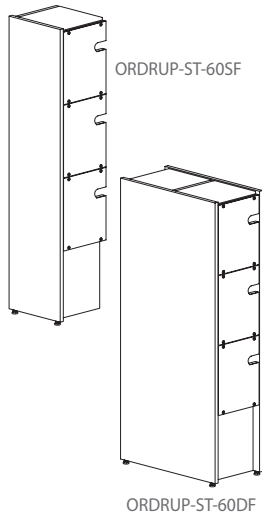

STANDARD DISPLAY & TECHNICAL FURNITURE

Periodical Display

Product Number	Description	WxHxD
ORDRUP-ST-60	Order Up SF Starter Display Shelving, 60"H Starter w 3 compartments and acrylic door	12x60x14
ORDRUP-AD-60	Order Up SF Adder Display Shelving, 60"H Adder w 3 compartments and acrylic door	12x60x14
ORDRUP-ST-72	Order Up SF Starter Display Shelving, 72"H Starter w 4 compartments and acrylic door	12x72x14
ORDRUP-AD-72	Order Up SF Adder Display Shelving, 72"H Adder w 4 compartments and acrylic door	12x72x14
ORDRUP-ST-84	Order Up SF Starter Display Shelving, 84"H Starter w 5 compartments and acrylic door	12x84x14
ORDRUP-AD-84	Order Up SF Adder Display Shelving, 72"H Adder w 5 compartments and acrylic door	12x84x14
ORDRUP-ST-60DF	Order Up DF Starter Display Shelving, 60"H Starter w 6 compartments and acrylic door	12x60x27
ORDRUP-AD-60DF	Order Up SF Adder Display Shelving, 60"H Adder w 6 compartments and acrylic door	12x60x27
ORDRUP-ST-72DF	Order Up DF Starter Display Shelving, 72"H Starter w 8 compartments and acrylic door	12x72x27
ORDRUP-AD-72DF	Order Up SF Adder Display Shelving, 72"H Adder w 8 compartments and acrylic door	12x72x27
ORDRUP-ST-84DF	Order Up DF Starter Display Shelving, 84"H Starter w 10 compartments and acrylic door	12x84x27
ORDRUP-AD-84DF	Order Up SF Adder Display Shelving, 84"H Adder w 10 compartments and acrylic door	12x84x27
4321-38-5LB	Magazine Rack, Leg Base with 5 Pockets-38" Wide	38x40x15
4321-24-5LB	Magazine Rack, Leg Base with 5 Pockets-24" Wide	24x40x15
4321-36-6PB	Magazine Rack, Panel Base with 6 Pockets-36" Wide	36x42x16
4321-24-6PB	Magazine Rack, Panel Base with 6 Pockets-24" Wide	24x42x16
4321-36-10P	Magazine Rack, Double Face, Panel Base w/10 Pockets-36" Wide	36x40x26
4321-20-10P	Magazine Rack, Double Face, Panel Base w/10 Pockets-20" Wide	20x40x26

Newspaper Display Units

Product Number	Description	WxHxD
4311	Newspaper Table, 5 Rod Capacity	36x29x25
4312	Newspaper Table, 10 Rod Capacity	36x29x33
4314	Newspaper Displayer 10 Rod Capacity	30x62x19