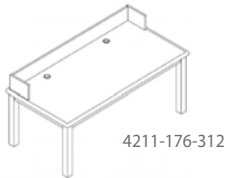

Leg Base Computer Tables, Single Face, Wood Legs

Product Number	Description	WxHxD
4211-173-312	Leg Base Computer Tbls 27" Work Surface-SF w/Privacy 6" Rail & Vinyl J-Mold Wire Mgt. 1 Grommet per Workstation	36x27x30
4211-174-312	Leg Base Computer Tbls 27" Work Surface-SF w/Privacy 6" Rail & Vinyl J-Mold Wire Mgt. 1 Grommet per Workstation	42x27x30
4211-176-312	Leg Base Computer Tbls 27" Work Surface-SF w/Privacy 6" Rail & Vinyl J-Mold Wire Mgt. 1 Grommet per Workstation	60x27x30
4211-177-312	Leg Base Computer Tbls 27" Work Surface-SF w/Privacy 6" Rail & Vinyl J-Mold Wire Mgt. 1 Grommet per Workstation	72x27x30
4113-473-311	Leg Base Computer Tbls 27" Work Surface-SF w/Privacy 6" Rail & Vinyl J-Mold Wire Mgt. 1 Grommet per Workstation	36x27x30
4113-573-311	Leg Base Computer Tbls 27" Work Surface-SF w/Privacy 6" Rail & Vinyl J-Mold Wire Mgt. 1 Grommet per Workstation	42x27x30
4123-773-311	Leg Base Computer Tbls 27" Work Surface-SF w/Privacy 6" Rail & Vinyl J-Mold Wire Mgt. 1 Grommet per Workstation	60x27x30
4123-873-311	Leg Base Computer Tbls 27" Work Surface-SF w/Privacy 6" Rail & Vinyl J-Mold Wire Mgt. 1 Grommet per Workstation	72x27x30
4211-193-312	Leg Base Computer Tbls 29" Work Surface-SF w/Privacy 6" Rail & Vinyl J-Mold Wire Mgt. 1 Grommet per Workstation	36x29x30
4211-194-312	Leg Base Computer Tbls 29" Work Surface-SF w/Privacy 6" Rail & Vinyl J-Mold Wire Mgt. 1 Grommet per Workstation	42x29x30
4211-196-312	Leg Base Computer Tbls 29" Work Surface-SF w/Privacy 6" Rail & Vinyl J-Mold Wire Mgt. 1 Grommet per Workstation	60x29x30
4211-197-312	Leg Base Computer Tbls 29" Work Surface-SF w/Privacy 6" Rail & Vinyl J-Mold Wire Mgt. 1 Grommet per Workstation	72x29x30
4113-493-311	Leg Base Computer Tbls 29" Work Surface-SF w/Privacy 6" Rail & Vinyl J-Mold Wire Mgt. 1 Grommet per Workstation	36x29x30
4113-593-311	Leg Base Computer Tbls 29" Work Surface-SF w/Privacy 6" Rail & Vinyl J-Mold Wire Mgt. 1 Grommet per Workstation	42x29x30
4123-793-311	Leg Base Computer Tbls 29" Work Surface-SF w/Privacy 6" Rail & Vinyl J-Mold Wire Mgt. 1 Grommet per Workstation	60x29x30
4123-893-311	Leg Base Computer Tbls 29" Work Surface-SF w/Privacy 6" Rail & Vinyl J-Mold Wire Mgt. 1 Grommet per Workstation	72x29x30