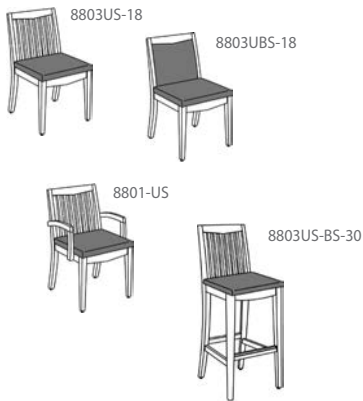

8800 Series

Product Number	Description
8803US-18	Chair 8800 series, GD100 Fabric Seat
8803UBS-18	Chair 8800 series, GD100 Fabric Seat & Back
8801-US	Chair 8800 series, GD100 Fabric Seat with Arms
8803US-BS-30	Chair 8800 series, GD100 Fabric Seat, Bar Stool Height

CM Series

Product Number	Description
509501	Chair 50 series, GD100 Fabric Seat & Back, Wood Arm, Stacking Chair (Chrome or Black)