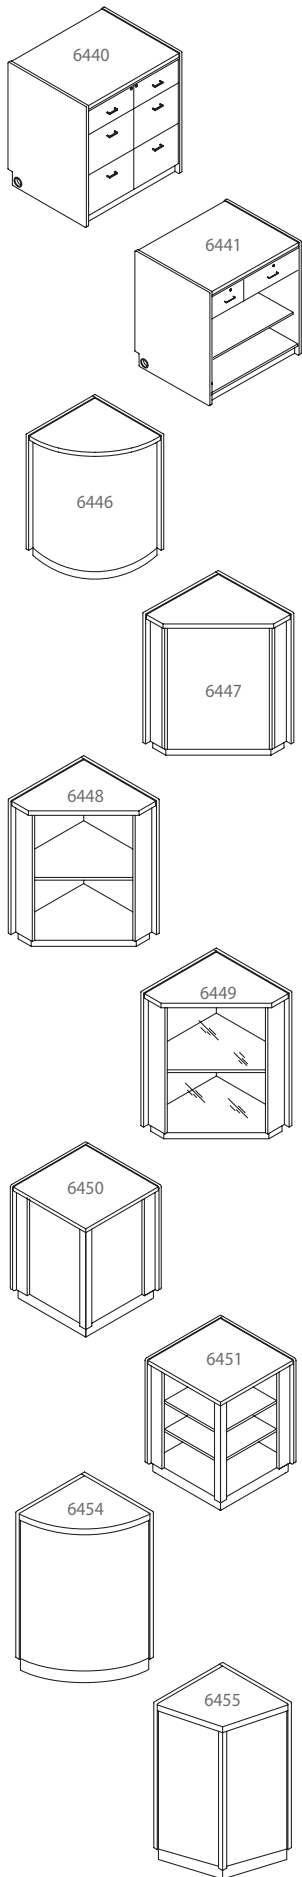

STANDARD CIRCULATION DESKS

Product Number	Description	WxHxD
6440-36-36	6400 Storage, 2 Box Drawers, 4 File Drawers, 36" H	36x36x30
6440-36-39	6400 Storage, 2 Box Drawers, 4 File Drawers, 39" H	36x39x30
6441-36-32	6400 Storage, Open With 1 Shelf, 2 Drawers, 32" H	36x32x30
6441-36-36	6400 Storage, Open With 1 Shelf, 2 Drawers, 36" H	36x36x30
6441-36-39	6400 Storage, Open With 1 Shelf, 2 Drawers, 39" H	36x39x30
6446-32	6400 Corner, Closed Round 90°, 32" H	32 H
6446-36	6400 Corner, Closed Round 90°, 36" H	36 H
6446-39	6400 Corner, Closed Round 90°, 39" H	39 H
6447-32	6400 Corner, Closed 90°, 32" H	32 H
6447-36	6400 Corner, Closed 90°, 36" H	36 H
6447-39	6400 Corner, Closed 90°, 39" H	39 H
6448-32	6400 Corner, 90 Degree, Open Display, 1 Adjustable Shelf, 32" H	32 H
6448-36	6400 Corner, 90 Degree, Open Display, 1 Adjustable Shelf, 36" H	36 H
6448-39	6400 Corner, 90 Degree, Open Display, 1 Adjustable Shelf, 39" H	39 H
6449-32	6400 Corner, 90 Degree, Glass Door Display, 1 Adjustable Shelf, 32" H	32 H
6449-36	6400 Corner, 90 Degree, Glass Door Display, 1 Adjustable Shelf, 36" H	36 H
6449-39	6400 Corner, 90 Degree, Glass Door Display, 1 Adjustable Shelf, 39" H	39 H
6450-32	6400 Corner, 90 Degree, Square Closed, 32" H	32 H
6450-36	6400 Corner, 90 Degree, Square Closed, 36" H	36 H
6450-39	6400 Corner, 90 Degree, Square Closed, 39" H	39 H
6451-32	6400 Corner, 90 Degree, Square Open, 1 Adjustable Shelf, 32" H	32 H
6451-36	6400 Corner, 90 Degree, Square Open, 1 Adjustable Shelf, 36" H	36 H
6451-39	6400 Corner, 90 Degree, Square Open, 1 Adjustable Shelf, 39" H	39 H
6454-32	6400 Corner, 45 Degree, Closed Round, 32" H	32 H
6454-36	6400 Corner, 45 Degree, Closed Round, 36" H	36 H
6454-39	6400 Corner, 45 Degree, Closed Round, 39" H	39 H
6455-32	6400 Corner, 45 Degree, Closed, 32" H	32 H
6455-36	6400 Corner, 45 Degree, Closed, 36" H	36 H
6455-39	6400 Corner, 45 Degree, Closed, 39" H	39 H