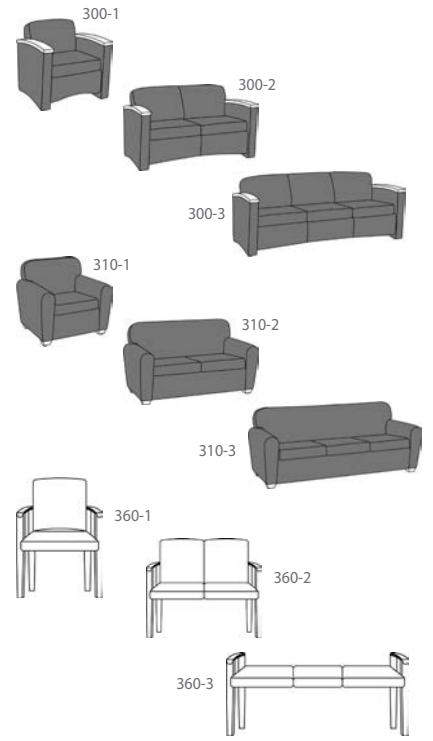

STANDARD SEATING

Lounge Chairs 300 Series

Product Number	Description	Width
300-1	Lounge Chair 300 Series GD 100 fabric	32.5" Wide
300-2	Lounge Chair 300 Series GD 100 fabric	56" Wide
300-3	Lounge Chair 300 Series GD 100 fabric	79.5" Wide
310-1	Lounge Chair 300 Series GD 100 fabric	38" Wide
310-2	Lounge Chair 300 Series GD 100 fabric	61" Wide
310-3	Lounge Chair 300 Series GD 100 fabric	85" Wide
360-1	Lounge Chair 300 Series, GD 100 fabric	23.5" Wide
360-2	Lounge Chair 300 Series, GD 100 fabric, 2 Seater	43" Wide
360-3-B	Lounge Chair 300 Series, GD100 fabric, Bench	43" Wide