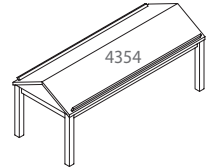

STANDARD DISPLAY & TECHNICAL FURNITURE

Other Speciality/Misc. Units

Product Number	Description	WxHxD
4360-060-120	Speaker Podium, Mobile	27x46x21
4360-060-120FT	Speaker Podium, Mobile, w/ Flat Surface for Laptop	27x46x21
4366	Lectern, Table Top	23x14x16
4354-72	Table, Fixed Slope Top wo/Trough	72x27x30
4354-60	Table, Fixed Slope Top wo/Trough	60x27x30
4354-72T	Table, Fixed Slope Top w/Trough	72x27x30
4354-60T	Table, Fixed Slope Top w/Trough	60x27x30
4359-72	Bench, Solid Oak Top and Legs	72x15x12
4359-60	Bench, Solid Oak Top and Legs	60x15x12
4359-48	Bench, Solid Oak Top and Legs	48x15x12
4352	Step Stool, Solid Oak with Ribbed Matting	12x18x15
3820-633-300	Poster Storage Cabinet w/5 Drawers	36x48x30
4373	Big Book Cart 4 Shelves, Vertical & Horizontal Options	30x27x20
2514-240-100	Multi-Media Storage Cabinet-5 Pullout Shelves w/Media Trays	22x60x20
4324-BK	Story Platform with Bookcases-3 Level Seating-No Carpet	135x36x135
4324	Story Platform-3 Level Seating-No Carpet	120x30x96

4354