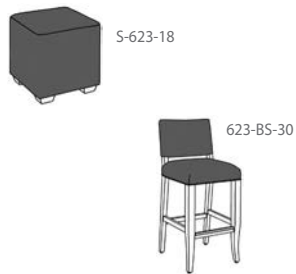

620 Series

Product Number	Description
S-623-18	Stool Series 620, GD 100 fabric, 18"H
S-623-MTL-18	Stool Series 620, GD 100 fabric, Metal Foot, 18"H
623-BS-30	Bar stool Series 620, GD 100 fabric back and seat, no arms, 30"H