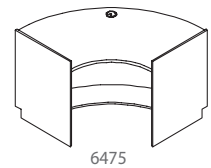

Product Number	Description	WxHxD
6465-30-39	6400 Corner Desk, Rounded Front, Recessed 30" H Wk Surf, 30"W 39" H	30x39x30
6465-36-32	6400 Corner Desk, Rounded Front, Recessed 30" H Wk Surf, 36"W 32" H	36x32x30
6465-36-36	6400 Corner Desk, Rounded Front, Recessed 30" H Wk Surf, 36"W 36" H	36x36x30
6465-36-39	6400 Corner Desk, Rounded Front, Recessed 30" H Wk Surf, 36"W 39" H	36x39x30
6466-24-32	6400 Corner Desk, Recessed 30" H Work Surface, 24" Wide 32" High	24x32x30
6466-24-36	6400 Corner Desk, Recessed 30" H Work Surface, 24" Wide 36" High	24x36x30
6466-24-39	6400 Corner Desk, Recessed 30" H Work Surface, 24" Wide 39" High	24x39x30
6466-30-32	6400 Corner Desk, Recessed 30" H Work Surface, 30" Wide 32" High	30x32x30
6466-30-36	6400 Corner Desk, Recessed 30" H Work Surface, 30" Wide 36" High	30x36x30
6466-30-39	6400 Corner Desk, Recessed 30" H Work Surface, 30" Wide 39" High	30x39x30
6466-36-32	6400 Corner Desk, Recessed 30" H Work Surface, 36" Wide 32" High	36x32x30
6466-36-36	6400 Corner Desk, Recessed 30" H Work Surface, 36" Wide 36" High	36x36x30
6466-36-39	6400 Corner Desk, Recessed 30" H Work Surface, 36" Wide 39" High	36x39x30
6475-24-30	6400 Corner Desk, Level Top w/Rounded Front, 24"W 30" H	24x30x30
6475-24-32	6400 Corner Desk, Level Top w/Rounded Front, 24"W 32" H	24x32x30
6475-24-36	6400 Corner Desk, Level Top w/Rounded Front, 24"W 36" H	24x36x30
6475-24-39	6400 Corner Desk, Level Top w/Rounded Front, 24"W 39" H	24x39x30
6475-30-30	6400 Corner Desk, Level Top w/Rounded Front, 30"W 30" H	30x30x30
6475-30-32	6400 Corner Desk, Level Top w/Rounded Front, 30"W 32" H	30x32x30
6475-30-36	6400 Corner Desk, Level Top w/Rounded Front, 30"W 36" H	30x36x30
6475-30-39	6400 Corner Desk, Level Top w/Rounded Front, 30"W 39" H	30x39x30
6475-36-30	6400 Corner Desk, Level Top w/Rounded Front, 36"W 30" H	36x30x30
6475-36-32	6400 Corner Desk, Level Top w/Rounded Front, 36"W 32" H	36x32x30
6475-36-36	6400 Corner Desk, Level Top w/Rounded Front, 36"W 36" H	36x36x30
6475-36-39	6400 Corner Desk, Level Top w/Rounded Front, 36"W 39" H	36x39x30
6476-24-30	6400 Corner Desk Level Top, 24" Wide 30" High	24x30x30
6476-24-32	6400 Corner Desk Level Top, 24" Wide 32" High	24x32x30