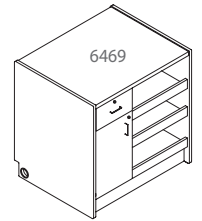

Product Number	Description	WxHxD
6430-36-36	6400 Storage, Open, 2 Shelves, 36"H	36x36x30
6430-36-39	6400 Storage, Open, 2 Shelves, 39"H	36x39x30
6412-36-32	6400 Storage, Open, 2 Slide Out Shelves, 32"H	36x32x30
6412-36-36	6400 Storage, Open, 2 Slide Out Shelves, 36"H	36x36x30
6412-36-39	6400 Storage, Open, 2 Slide Out Shelves, 39"H	36x39x30
6469-36-32	6400 Storage CPU, 3 Pullout Shelves, 32"H	36x32x30
6469-36-36	6400 Storage CPU, Disk Drawer, 3 Pullout Shelves, 36"H	36x36x30
6469-36-39	6400 Storage CPU, Disk Drawer, 3 Pullout Shelves, 39"H	36x39x30
6431-36-32	6400 Storage, Hinged Doors, 2 Shelves, 32"H	36x32x30
6431-36-36	6400 Storage, Hinged Doors, 2 Shelves, 36"H	36x36x30
6431-36-39	6400 Storage, Hinged Doors, 2 Shelves, 39"H	36x39x30
6433-36-32	6400 Storage, Open, 1 Shelf, 1 Drawer, 32"H	36x32x30
6433-36-36	6400 Storage, Open, 1 Shelf, 1 Drawer, 36"H	36x36x30
6433-36-39	6400 Storage, Open, 1 Shelf, 1 Drawer, 39"H	36x39x30
6434-36-32	6400 Storage, Hinged Doors, 1 Shelf, 1 Drawer, 32"H	36x32x30
6434-36-36	6400 Storage, Hinged Doors, 1 Shelf, 1 Drawer, 36"H	36x36x30
6434-36-39	6400 Storage, Hinged Doors, 1 Shelf, 1 Drawer, 39"H	36x39x30
6435-36-32	6400 Storage, 3 Drawers, 32"H	36x32x30
6435-36-36	6400 Storage, 3 Drawers, 36"H	36x36x30
6435-36-39	6400 Storage, 3 Drawers, 39"H	36x39x30
6436-36-32	6400 Storage, 2 Lateral File Drawers, 32"H	36x32x30
6436-36-36	6400 Storage, 2 Lateral File Drawers, 36"H	36x36x30
6436-36-39	6400 Storage, 2 Lateral File Drawers, 39"H	36x39x30
6438-36-32	6400 Storage, Hinged Doors, 1 Shelf, Twin Drawers, 32"H	36x32x30
6438-36-36	6400 Storage, Hinged Doors, 1 Shelf, Twin Drawers, 36"H	36x36x30
6438-36-39	6400 Storage, Hinged Doors, 1 Shelf, Twin Drawers, 39"H	36x39x30
6440-36-32	6400 Storage, 4 File Drawers, 32"H	36x32x30