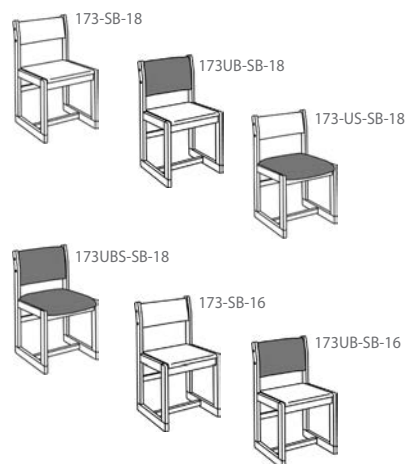

170 Series

Product Number	Description

173-SB-18	Chair 170 Series All Wood - Sled Base - Seating Height 17 1/2"
173UB-SB-18	Chair 170 Series GD-100 Fabric Back - Sled Base - Seating Height 17 1/2"
173US-SB-18	Chair 170 Series GD-100 Fabric Seat - Sled Base - Seating Height 17 1/2"
173UBS-SB-18	Chair 170 Series GD-100 Fabric Back & Seat - Sled Base - Seating Height 17 1/2"
173-SB-16	Chair 170 Series All Wood - Sled Base - Seating Height 16"
173UB-SB-16	Chair 170 Series GD-100 Fabric Back - Sled Base - Seating Height 16"