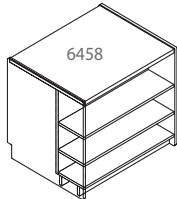

STANDARD CIRCULATION DESKS

Product Number	Description	WxHxD
6476-24-36	6400 Corner Desk Level Top, 24" Wide 36" High	24x36x30
6476-24-39	6400 Corner Desk Level Top, 24" Wide 39" High	24x39x30
6476-30-30	6400 Corner Desk Level Top, 30" Wide 30" High	30x30x30
6476-30-32	6400 Corner Desk Level Top, 30" Wide 32" High	30x32x30
6476-30-36	6400 Corner Desk Level Top, 30" Wide 36" High	30x36x30
6476-30-39	6400 Corner Desk Level Top, 30" Wide 39" High	30x39x30
6476-36-30	6400 Corner Desk Level Top, 36" Wide 30" High	36x30x30
6476-36-32	6400 Corner Desk Level Top, 36" Wide 32" High	36x32x30
6476-36-36	6400 Corner Desk Level Top, 36" Wide 36" High	36x36x30
6476-36-39	6400 Corner Desk Level Top, 36" Wide 39" High	36x39x30
6443-36-30	6400 Book Return Top Slot-30" H	36x30x30
6443-36-32	6400 Book Return Top Slot-32" H	36x32x30
6444-36-32	6400 Book Return Front Slot-32" H	36x32x30
6444-36-36	6400 Book Return Front Slot-36" H	36x36x30
6444-36-39	6400 Book Return Front Slot-39" H	36x39x30
6458-36-30	6400 ADA Access Desk Patron Side, Open 2 Shelves Inner Side-30" H	36x30x30
6458-36-32	6400 ADA Access Desk Patron Side, Open 2 Shelves Inner Side-32" H	36x32x30
6459-36-30	6400 ADA Access Desk Both Sides W/Center Panel-30" H / 36" W	36x30x30
6459-36-32	6400 ADA Access Desk Both Sides W/Center Panel-32" H / 36" W	36x32x30
6459-42-30	6400 ADA Access Desk Both Sides W/Center Panel-30" H / 42" W	42x30x30
6459-42-32	6400 ADA Access Desk Both Sides W/Center Panel-32" H / 42" W	42x32x30
6459-48-30	6400 ADA Access Desk Both Sides W/Center Panel-30" H / 48" W	30x48x30
6459-48-32	6400 ADA Access Desk Both Sides W/Center Panel-32" H / 48" W	48x32x30
6429-36-32	6400 Storage, Hinged Door, 2 File Draws, 32" H	36x32x30
6429-36-36	6400 Storage, Hinged Door, 1 Box 2 File Draws, 36" H	36x36x30
6429-36-39	6400 Storage, Hinged Door, 1 Box 2 File Draws, 39" H	36x39x30
6430-36-32	6400 Storage, Open, 2 Shelves, 32" H	36x32x30