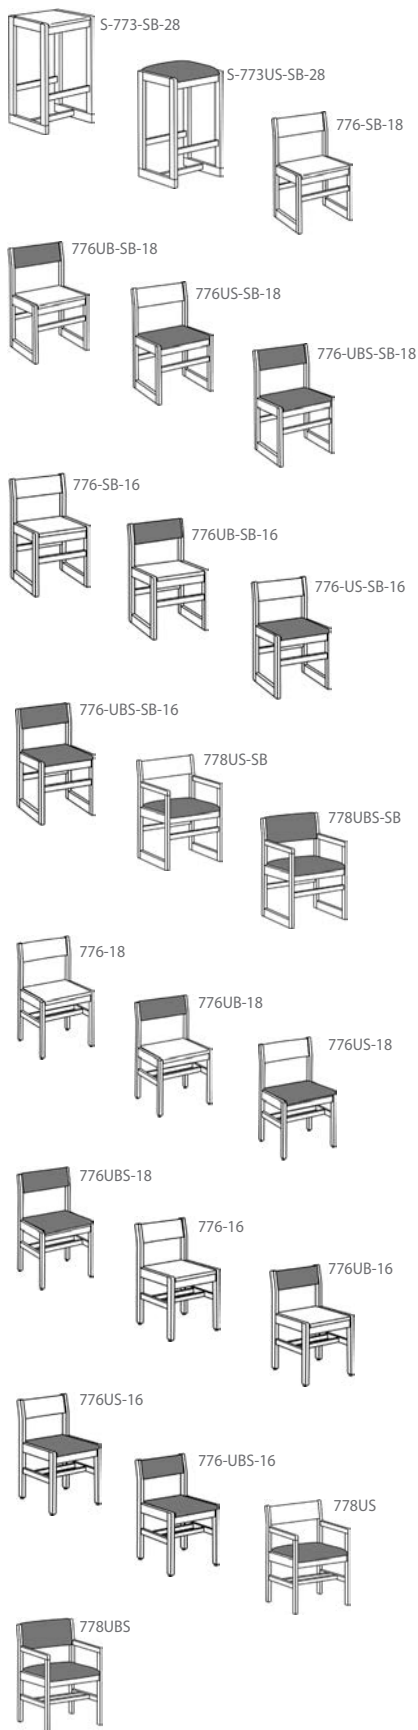

STANDARD SEATING

700 Series - Continued

Product Number	Description
S-773-SB-28	Stool 700 Series - Sled Base - Wood - Seating Height 28"
S-773US-SB-28	Stool 700 Series - Sled Base - GD-100 Fabric Seat - Seating Height 28"
776-SB-18	Chair 700 Series All Wood - Sled Base - Seating Height 17 1/2"
776UB-SB-18	Chair 700 Series GD-100 Fabric Back - Sled Base - Seating Height 17 1/2"
776US-SB-18	Chair 700 Series GD-100 Fabric Seat - Sled Base - Seating Height 17 1/2"
776UBS-SB-18	Chair 700 Series GD-100 Fabric Back & Seat - Sled Base - Seating Height 17 1/2"
776-SB-16	Chair 700 Series All Wood - Sled Base - Seating Height 16"
776UB-SB-16	Chair 700 Series GD-100 Fabric Back - Sled Base - Seating Height 16"
776US-SB-16	Chair 700 Series GD-100 Fabric Seat - Sled Base - Seating Height 16"
776UBS-SB-16	Chair 700 Series GD-100 Fabric Back & Seat - Sled Base - Seating Height 16"
778US-SB	Chair 700 Series GD-100 Fabric Seat w/Arms - Sled Base - Seating Height 17 1/2"
778UBS-SB	Chair 700 Series GD-100 Fabric Back & Seat w/Arms - Sled Base - Seating Height 17 1/2"
776-18	Chair 700 Series All Wood - Leg Base - Seating Height 17 1/2"
776UB-18	Chair 700 Series GD-100 Fabric Back - Leg Base - Seating Height 17 1/2"
776US-18	Chair 700 Series GD-100 Fabric Seat - Leg Base - Seating Height 17 1/2"
776UBS-18	Chair 700 Series GD-100 Fabric Back & Seat - Leg Base - Seating Height 17 1/2"
776-16	Chair 700 Series All Wood - Leg Base - Seating Height 16"
776UB-16	Chair 700 Series GD-100 Fabric Back - Leg Base - Seating Height 16"
776US-16	Chair 700 Series GD-100 Fabric Seat - Leg Base - Seating Height 16"
776UBS-16	Chair 700 Series GD-100 Fabric Back & Seat - Leg Base - Seating Height 16"
778US	Chair 700 Series GD-100 Fabric Seat w/Arms - Leg Base - Seating Height 17 1/2"
778UBS	Chair 700 Series GD-100 Fabric Back & Seat w/Arms - Leg Base - Seating Height 17 1/2"