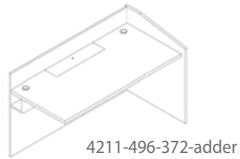

STANDARD COMPUTER FURNITURE

370 Series, SF, Sitting Height, Angled Side Panels with/Hinged Top Access Door to Wood Wire Management Trough Below

Product Number	Description	WxHxD
4211-473-372	370 Sitting Ht. Angled Side Panels w/Hinged Top Access Door to Wood Wire Mgt. Trough Below SF Starter Unit - 27"Wk Surf	36x36x30
4211-474-372	370 Sitting Ht. Angled Side Panels w/Hinged Top Access Door to Wood Wire Mgt. Trough Below SF Starter Unit - 27"Wk Surf	42x36x30
4211-476-372	370 Sitting Ht. Angled Side Panels w/Hinged Top Access Door to Wood Wire Mgt. Trough Below SF Starter Unit - 27"Wk Surf	60x36x30
4211-477-372	370 Sitting Ht. Angled Side Panels w/Hinged Top Access Door to Wood Wire Mgt. Trough Below SF Starter Unit - 27"Wk Surf	72x36x30
4221-473-372	370 Sitting Ht. Angled Side Panels w/Hinged Top Access Door to Wood Wire Mgt. Trough Below SF Adder Unit - 27"Wk Surf	36x36x30
4221-474-372	370 Sitting Ht. Angled Side Panels w/Hinged Top Access Door to Wood Wire Mgt. Trough Below SF Adder Unit - 27"Wk Surf	42x36x30
4221-476-372	370 Sitting Ht. Angled Side Panels w/Hinged Top Access Door to Wood Wire Mgt. Trough Below SF Adder Unit - 27"Wk Surf	60x36x30
4221-477-372	370 Sitting Ht. Angled Side Panels w/Hinged Top Access Door to Wood Wire Mgt. Trough Below SF Adder Unit - 27"Wk Surf	72x36x30
4211-493-372	370 Sitting Ht. Angled Side Panels w/Hinged Top Access Door to Wood Wire Mgt. Trough Below SF Starter Unit - 29"Wk Surf	36x36x30
4211-494-372	370 Sitting Ht. Angled Side Panels w/Hinged Top Access Door to Wood Wire Mgt. Trough Below SF Starter Unit - 29"Wk Surf	42x36x30
4211-496-372	370 Sitting Ht. Angled Side Panels w/Hinged Top Access Door to Wood Wire Mgt. Trough Below SF Starter Unit - 29"Wk Surf	60x36x30
4211-497-372	370 Sitting Ht. Angled Side Panels w/Hinged Top Access Door to Wood Wire Mgt. Trough Below SF Starter Unit - 29"Wk Surf	72x36x30
4221-493-372	370 Sitting Ht. Angled Side Panels w/Hinged Top Access Door to Wood Wire Mgt. Trough Below SF Adder Unit - 29"Wk Surf	36x36x30
4221-494-372	370 Sitting Ht. Angled Side Panels w/Hinged Top Access Door to Wood Wire Mgt. Trough Below SF Adder Unit - 29"Wk Surf	42x36x30
4221-496-372	370 Sitting Ht. Angled Side Panels w/Hinged Top Access Door to Wood Wire Mgt. Trough Below SF Adder Unit - 29"Wk Surf	60x36x30
4221-497-372	370 Sitting Ht. Angled Side Panels w/Hinged Top Access Door to Wood Wire Mgt. Trough Below SF Adder Unit - 29"Wk Surf	72x36x30
4211-413-372	370 Sitting Ht. Angled Side Panels w/Hinged Top Access Door to Wood Wire Mgt. Trough Below SF Starter Unit - 31"Wk Surf	36x36x30
4211-414-372	370 Sitting Ht. Angled Side Panels w/Hinged Top Access Door to Wood Wire Mgt. Trough Below SF Starter Unit - 31"Wk Surf	42x36x30
4211-416-372	370 Sitting Ht. Angled Side Panels w/Hinged Top Access Door to Wood Wire Mgt. Trough Below SF Starter Unit - 31"Wk Surf	60x36x30
4211-417-372	370 Sitting Ht. Angled Side Panels w/Hinged Top Access Door to Wood Wire Mgt. Trough Below SF Starter Unit - 31"Wk Surf	72x36x30
4221-413-372	370 Sitting Ht. Angled Side Panels w/Hinged Top Access Door to Wood Wire Mgt. Trough Below SF Adder Unit - 31"Wk Surf	36x36x30
4221-414-372	370 Sitting Ht. Angled Side Panels w/Hinged Top Access Door to Wood Wire Mgt. Trough Below SF Adder Unit - 31"Wk Surf	42x36x30
4221-416-372	370 Sitting Ht. Angled Side Panels w/Hinged Top Access Door to Wood Wire Mgt. Trough Below SF Adder Unit - 31"Wk Surf	60x36x30
4221-417-372	370 Sitting Ht. Angled Side Panels w/Hinged Top Access Door to Wood Wire Mgt. Trough Below SF Adder Unit - 31"Wk Surf	72x36x30