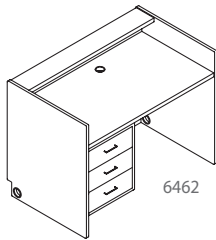

STANDARD CIRCULATION DESKS

Product Number	Description	WxHxD
6461-42-39	6400 Series Desk, Recessed 30" H Work Surface, 42" Wide, 39" High With One Box, One File Drawer Hanging Pedestal	42x39x30
6461-48-32	6400 Series Desk, Recessed 30" H Work Surface, 48" Wide, 32" High With One Box, One File Drawer Hanging Pedestal	48x32x30
6461-48-36	6400 Series Desk, Recessed 30" H Work Surface, 48" Wide, 36" High With One Box, One File Drawer Hanging Pedestal	48x36x30
6461-48-39	6400 Series Desk, Recessed 30" H Work Surface, 48" Wide, 39" High With One Box, One File Drawer Hanging Pedestal	48x39x30
6461-60-32	6400 Series Desk, Recessed 30" H Work Surface, 60" Wide, 32" High With One Box, One File Drawer Hanging Pedestal	60x32x30
6461-60-36	6400 Series Desk, Recessed 30" H Work Surface, 60" Wide, 36" High With One Box, One File Drawer Hanging Pedestal	60x36x30
6461-60-39	6400 Series Desk, Recessed 30" H Work Surface, 60" Wide, 39" High With One Box, One File Drawer Hanging Pedestal	60x39x30
6461-72-32	6400 Series Desk, Recessed 30" H Work Surface, 72" Wide, 32" High With One Box, One File Drawer Hanging Pedestal	72x32x30
6461-72-36	6400 Series Desk, Recessed 30" H Work Surface, 72" Wide, 36" High With One Box, One File Drawer Hanging Pedestal	72x36x30
6461-72-39	6400 Series Desk, Recessed 30" H Work Surface, 72" Wide, 39" High With One Box, One File Drawer Hanging Pedestal	72x39x30
6462-42-32	6400 Series Desk, Recessed 30" H Work Surface, 42" Wide, 32" High With Three Box Drawer Hanging Pedestal	42x32x30
6462-42-36	6400 Series Desk, Recessed 30" H Work Surface, 42" Wide, 36" High With Three Box Drawer Hanging Pedestal	42x36x30
6462-42-39	6400 Series Desk, Recessed 30" H Work Surface, 42" Wide, 39" High With Three Box Drawer Hanging Pedestal	42x39x30
6462-48-32	6400 Series Desk, Recessed 30" H Work Surface, 48" Wide, 32" High With Three Box Drawer Hanging Pedestal	48x32x30
6462-48-36	6400 Series Desk, Recessed 30" H Work Surface, 48" Wide, 36" High With Three Box Drawer Hanging Pedestal	48x36x30
6462-48-39	6400 Series Desk, Recessed 30" H Work Surface, 48" Wide, 39" High With Three Box Drawer Hanging Pedestal	48x39x30
6462-60-32	6400 Series Desk, Recessed 30" H Work Surface, 60" Wide, 32" High With Three Box Drawer Hanging Pedestal	60x32x30
6462-60-36	6400 Series Desk, Recessed 30" H Work Surface, 60" Wide, 36" High With Three Box Drawer Hanging Pedestal	60x36x30
6462-60-39	6400 Series Desk, Recessed 30" H Work Surface, 60" Wide, 39" High With Three Box Drawer Hanging Pedestal	60x39x30
6462-72-32	6400 Series Desk, Recessed 30" H Work Surface, 72" Wide, 32" High With Three Box Drawer Hanging Pedestal	72x32x30
6462-72-36	6400 Series Desk, Recessed 30" H Work Surface, 72" Wide, 36" High With Three Box Drawer Hanging Pedestal	72x36x30
6462-72-39	6400 Series Desk, Recessed 30" H Work Surface, 72" Wide, 39" High With Three Box Drawer Hanging Pedestal	72x39x30
6465-24-32	6400 Corner Desk, Rounded Front, Recessed 30" H Wk Surf, 24"W 32" H	24x32x30
6465-24-36	6400 Corner Desk, Rounded Front, Recessed 30" H Wk Surf, 24"W 36" H	24x36x30
6465-24-39	6400 Corner Desk, Rounded Front, Recessed 30" H Wk Surf, 24"W 39" H	24x39x30
6465-30-32	6400 Corner Desk, Rounded Front, Recessed 30" H Wk Surf, 30"W 32" H	30x32x30
6465-30-36	6400 Corner Desk, Rounded Front, Recessed 30" H Wk Surf, 30"W 36" H	30x36x30