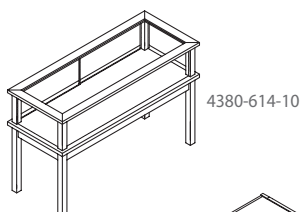

Exhibit Cases - Stand Alone Units

Product Number	Description	WxHxD
4380-614-110	Table Display Case, Solid Oak Frame, Leg Base, Glass on Sides & Top, Lock	60x39x30
4384-332-212	Exhibit Case, Vertical Storage Base, Glass Sides, Sliding Glass Doors, 3 Glass Shelves, Lock	36x72x20
4384-333-212	Exhibit Case, Vertical Storage Base, Glass Sides, Sliding Glass Doors, 3 Glass Shelves, Lock	36x72x24
4384-432-212	Exhibit Case, Vertical Storage Base, Glass Sides, Sliding Glass Doors, 3 Glass Shelves, Lock	42x72x20
4384-433-212	Exhibit Case, Vertical Storage Base, Glass Sides, Sliding Glass Doors, 3 Glass Shelves, Lock	42x72x24
4384-342-212	Exhibit Case, Vertical Storage Base, Glass Sides, Sliding Glass Doors, 4 Glass Shelves, Lock	36x84x20
4384-343-212	Exhibit Case, Vertical Storage Base, Glass Sides, Sliding Glass Doors, 4 Glass Shelves, Lock	36x84x24
4384-442-212	Exhibit Case, Vertical Storage Base, Glass Sides, Sliding Glass Doors, 4 Glass Shelves, Lock	42x84x20
4384-443-212	Exhibit Case, Vertical Storage Base, Glass Sides, Sliding Glass Doors, 4 Glass Shelves, Lock	42x84x24
2068-000-000H	Halogen Light Kit for Vertical Display