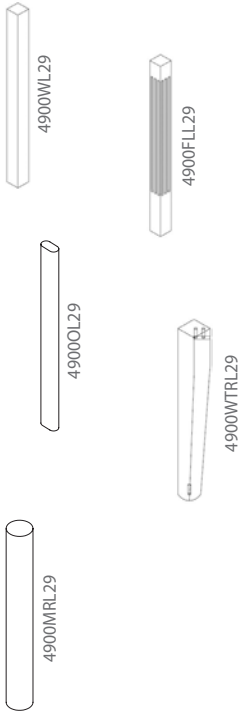

STANDARD TABLES

Table Legs

Product Number	Description	WxHxD
4900WL29	Wood leg, 2 3/8" square, 29" Height. Per Leg	
4900WL27	Wood leg, 2 3/8" square, 27" Height. Per Leg	
4900FLL29	Wood leg with flutes, 2 3/8" square, 29" Height. Per Leg	
4900FLL27	Wood leg with flutes, 2 3/8" square, 27" Height. Per Leg	
4900OL29	Wood Oval leg, 29" Height. Per leg	
4900OL27	Wood Oval leg, 27" Height. Per leg	
4900WTRL29	Wood tapered round leg 29" Height. Per Leg	
4900WTRL27	Wood tapered round leg 27" Height. Per Leg	
4900WTSQL29	Wood tapered square leg 29" Height. Per Leg	
4900WTSQL27	Wood tapered square leg 27" Height. Per Leg	
4900MRL29	Metal round leg 29" Height. Per leg	
4900MRL27	Metal round leg 27" Height. Per leg	
4900MOL29	Metal oval leg 29"H. Per Leg	
4900MOL27	Metal oval leg 27"H. Per Leg	
4900EPC	Metal Leg with EPC Decorative Metal Trim. Price per leg	
4900HGR	Addition to add horizontal grooves on legs. Price per leg	
4900PL30	1" Panel Legs 30"D, per set of two panels	
4900PL36	1" Panel Legs 36"D, per set of two panels	
4900PL42	1" Panel Legs 42"D, per set of two panels