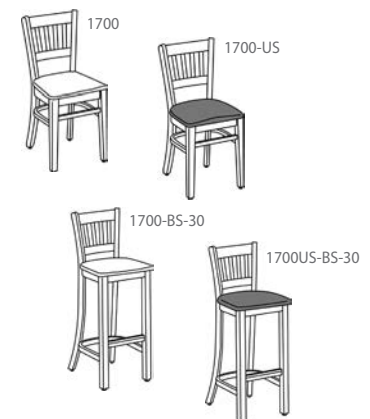

1700 Series

Product Number	Description
1700	Chair series 1700, all wood, leg base-Seating Height 17-1/2"
1700-US	Chair 1700 series GD100 Fabric seat-leg base-Seating Height 17-1/2"
1700-BS-30	Chair series 1700, all wood, leg base-Bar Stool Height 30"
1700US-BS-30	Chair 1700 series GD100 Fabric seat,leg base-Bar Stool Height 30"