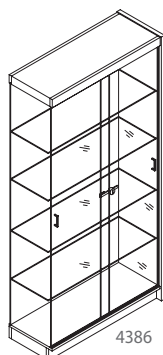

Exhibit Cases - Starter-Adder Units

Product Number	Description	WxHxD
4385-337-901	Display Shelving, Starter, 4 Adj. 11" Wood Shelves, Base Back F1S, Canopy Top, Sliding Glass Doors, Lock	36x72x14
4386-337-901	Display Shelving, Adder, 4 Adj. 11" Wood Shelves, Base Back F1S, Canopy Top, Sliding Glass Doors, Lock	36x72x14
4385-337-902	Display Shelving, Starter, 4 Adj. 11" Glass Shelves, Base Back F1S, Canopy Top, Sliding Glass Doors, Lock	36x72x14
4386-337-902	Display Shelving, Adder, 4 Adj. 11" Glass Shelves, Base Back F1S, Canopy Top, Sliding Glass Doors, Lock	36x72x14
4385-347-901	Display Shelving, Starter, 5 Adj. 11" Wood Shelves, Base Back F1S, Canopy Top, Sliding Glass Doors, Lock	36x84x14
4386-347-901	Display Shelving, Adder, 5 Adj. 11" Wood Shelves, Base Back F1S, Canopy Top, Sliding Glass Doors, Lock	36x84x14
4385-347-902	Display Shelving, Starter, 5 Adj. 11" Glass Shelves, Base Back F1S, Canopy Top, Sliding Glass Doors, Lock	36x84x14
4386-347-902	Display Shelving, Adder, 5 Adj. 11" Glass Shelves, Base Back F1S, Canopy Top, Sliding Glass Doors, Lock	36x84x14