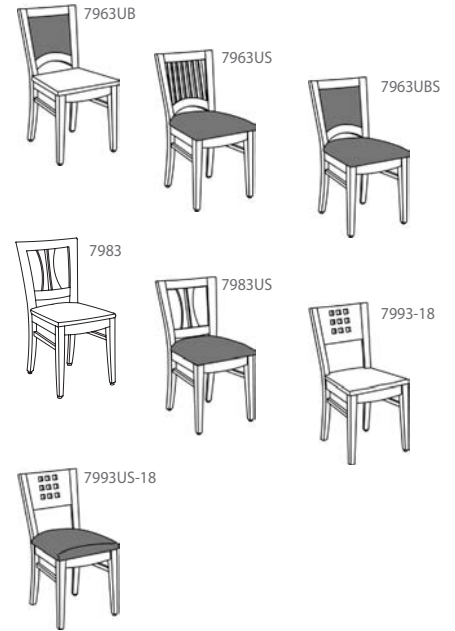

STANDARD SEATING

7900 Series - Continued

Product Number	Description
7963UB	Chair 7900 series GD100 Fabric back-leg base-Seating Height 18"
7963US	Chair 7900 series GD100 Fabric seat-leg base-Seating Height 18"
7963UBS	Chair 7900 series GD100 Fabric back & seat-leg base-Seating Height 18"
7983	Chair 7900 series all wood-leg base-Seating Height 18"
7983US	Chair 7900 series GD100 Fabric seat-leg base-Seating Height 18"
7993-18	Chair 7900 series all wood-leg base-Seating Height 18"
7993US-18	Chair 7900 series GD100 Fabric seat-leg base-Seating Height 18"