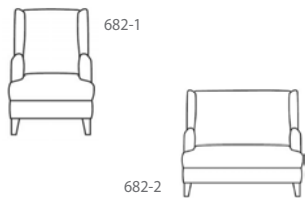

STANDARD SEATING

Other Chairs

Product Number	Description	WxHxD
682-1	High wing back single seat lounge chair	44x29x34
682-2	High wing back loveseat	44x50x34