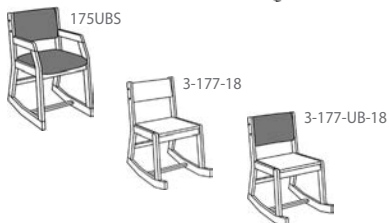

170 Position Series

Product Number	Description
177-18	Chair 170 Series - All Wood - 2 Position - Seating Height 17 1/2"
177UB-18	Chair 170 Series - 2 Position - GD-100 Fabric Back - Seating Height 17 1/2"
177US-18	Chair 170 Series - 2 Position - GD-100 Fabric Seat - Seating Height 17 1/2"
177UBS-18	Chair 170 Series - 2 Position - GD-100 Fabric Back & Seat - Seating Height 17 1/2"
177-16	Chair 170 Series - All Wood - 2 Position - Seating Height 15 1/2"
177UB-16	Chair 170 Series - 2 Position - GD-100 Fabric Back - Seating Height 15 1/2"
177US-16	Chair 170 Series - 2 Position - GD-100 Fabric Seat - Seating Height 15 1/2"
177UBS-16	Chair 170 Series - 2 Position - GD-100 Fabric Back & Seat - Seating Height 15 1/2"
177-14	Chair 170 Series - All Wood - 2 Position - Seating Height 14"
177UB-14	Chair 170 Series - 2 Position - GD-100 Fabric Back - Seating Height 14"
177US-14	Chair 170 Series - 2 Position - GD-100 Fabric Seat - Seating Height 14"
177UBS-14	Chair 170 Series - 2 Position - GD-100 Fabric Back & Seat - Seating Height 14"
175	Chair 170 Series - All Wood - 2 Position w/Arms - Seating Height 17 1/2"
175UB	Chair 170 Series - 2 Position w/Arms - GD-100 Fabric Back - Seating Height 17 1/2"
175US	Chair 170 Series - 2 Position w/Arms - GD-100 Fabric Seat - Seating Height 17 1/2"
175UBS	Chair 170 Series - 2 Position w/Arms - GD-100 Fabric Back & Seat - Seating Height 17 1/2"
3-177-18	Chair 170 Series - All Wood - 3 Position - Seating Height 17 1/2"
3-177UB-18	Chair 170 Series - 3 Position - GD-100 Fabric Back - Seating Height 17 1/2"