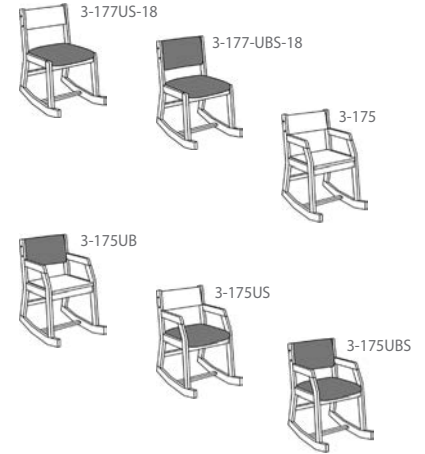

STANDARD SEATING

170 Position Series - Continued

Product Number	Description
3-177US-18	Chair 170 Series - 3 Position - GD-100 Fabric Seat - Seating Height 17 1/2"
3-177UBS-18	Chair 170 Series - 3 Position - GD-100 Fabric Back & Seat - Seating Height 17 1/2"
3-175	Chair 170 Series All Wood - 3 Position w/Arms - Seating Height 17 1/2"
3-175UB	Chair 170 Series - 3 Position w/Arms - GD-100 Fabric Back - Seating Height 17 1/2"
3-175US	Chair 170 Series - 3 Position w/Arms - GD-100 Fabric Seat - Seating Height 17 1/2"
3-175UBS	Chair 170 Series - 3 Position w/Arms - GD-100 Fabric Back & Seat - Seating Height 17 1/2"