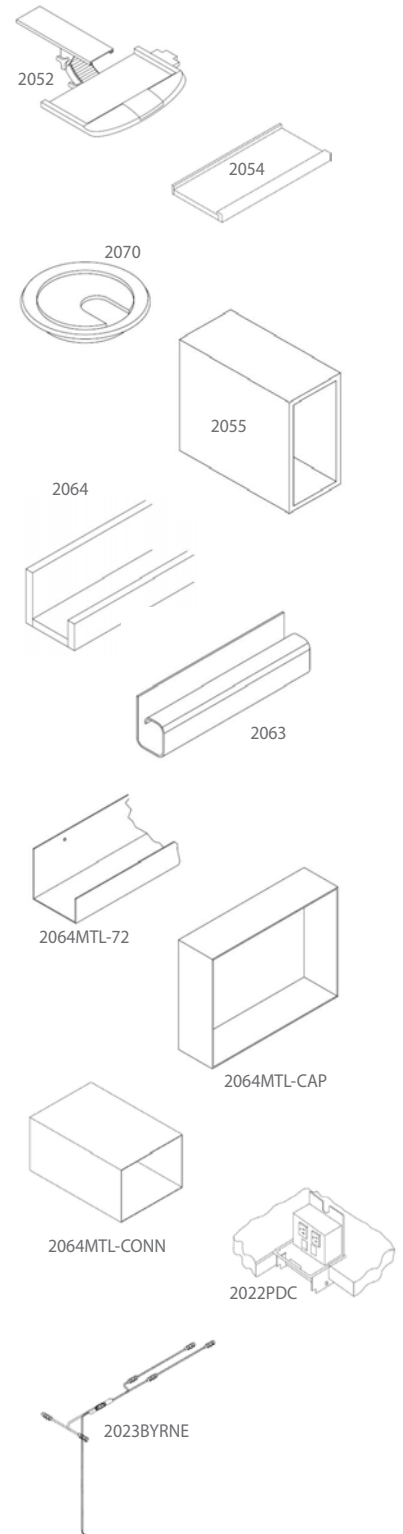

STANDARD COMPUTER FURNITURE

Technology Accessories

Product Number	Description	WxHxD
2052	Articulating Keyboard	
2054	Wood Pull Out Keyboard Tray	
2070	3" Round Grommet with Cap	
2055	Hanging, Wood CPU Holder	
2064	Wood Wire Management Trough. Price per Linear Foot	
2063	Vinyl J Mold Wire Management. Price per Linear Foot	
2064MTL-60	Metal wire management chase for 60" length tables	
2064MTL-72	Metal wire management chase for 72" length tables	
2064MTL-84	Metal wire management chase for 84" length tables	
2064MTL-CAP	Metal end caps for wire management chase (each)	
2064MTL-CONN	Metal connector sleeves for metal chase (each)	
2022PDC	Power/Data Center. Table top flip up unit. 2 grounded outlets, 1RJ-11 1RJ-45, Black Steel w 72" Power cord"	
2023BYRNE	Byrne Power Connector for Workstations, daisy chained. Per Run Cost	
2023BYRNEST	Cost per Station for Byrne Outlet