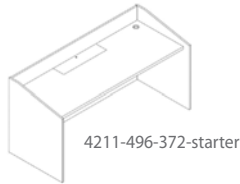

STANDARD COMPUTER FURNITURE

370 Series, SF, Sitting Height, Angled Side Panels with/Hinged Top Access Door to Wood Wire Management Trough Below

Product Number	Description	WxHxD
4211-473-372	370 Sitting Ht. Angled Side Panels w/Hinged Top Access Door to Wood Wire Mgt. Trough Below SF Starter Unit - 27"Wk Surf	36x36x30
4211-474-372	370 Sitting Ht. Angled Side Panels w/Hinged Top Access Door to Wood Wire Mgt. Trough Below SF Starter Unit - 27"Wk Surf	42x36x30
4211-476-372	370 Sitting Ht. Angled Side Panels w/Hinged Top Access Door to Wood Wire Mgt. Trough Below SF Starter Unit - 27"Wk Surf	60x36x30
4211-477-372	370 Sitting Ht. Angled Side Panels w/Hinged Top Access Door to Wood Wire Mgt. Trough Below SF Starter Unit - 27"Wk Surf	72x36x30
4221-473-372	370 Sitting Ht. Angled Side Panels w/Hinged Top Access Door to Wood Wire Mgt. Trough Below SF Adder Unit - 27"Wk Surf	36x36x30
4221-474-372	370 Sitting Ht. Angled Side Panels w/Hinged Top Access Door to Wood Wire Mgt. Trough Below SF Adder Unit - 27"Wk Surf	42x36x30
4221-476-372	370 Sitting Ht. Angled Side Panels w/Hinged Top Access Door to Wood Wire Mgt. Trough Below SF Adder Unit - 27"Wk Surf	60x36x30
4221-477-372	370 Sitting Ht. Angled Side Panels w/Hinged Top Access Door to Wood Wire Mgt. Trough Below SF Adder Unit - 27"Wk Surf	72x36x30
4211-493-372	370 Sitting Ht. Angled Side Panels w/Hinged Top Access Door to Wood Wire Mgt. Trough Below SF Starter Unit - 29"Wk Surf	36x36x30
4211-494-372	370 Sitting Ht. Angled Side Panels w/Hinged Top Access Door to Wood Wire Mgt. Trough Below SF Starter Unit - 29"Wk Surf	42x36x30
4211-496-372	370 Sitting Ht. Angled Side Panels w/Hinged Top Access Door to Wood Wire Mgt. Trough Below SF Starter Unit - 29"Wk Surf	60x36x30
4211-497-372	370 Sitting Ht. Angled Side Panels w/Hinged Top Access Door to Wood Wire Mgt. Trough Below SF Starter Unit - 29"Wk Surf	72x36x30
4221-493-372	370 Sitting Ht. Angled Side Panels w/Hinged Top Access Door to Wood Wire Mgt. Trough Below SF Adder Unit - 29"Wk Surf	36x36x30
4221-494-372	370 Sitting Ht. Angled Side Panels w/Hinged Top Access Door to Wood Wire Mgt. Trough Below SF Adder Unit - 29"Wk Surf	42x36x30
4221-496-372	370 Sitting Ht. Angled Side Panels w/Hinged Top Access Door to Wood Wire Mgt. Trough Below SF Adder Unit - 29"Wk Surf	60x36x30
4221-497-372	370 Sitting Ht. Angled Side Panels w/Hinged Top Access Door to Wood Wire Mgt. Trough Below SF Adder Unit - 29"Wk Surf	72x36x30
4211-413-372	370 Sitting Ht. Angled Side Panels w/Hinged Top Access Door to Wood Wire Mgt. Trough Below SF Starter Unit - 31"Wk Surf	36x36x30
4211-414-372	370 Sitting Ht. Angled Side Panels w/Hinged Top Access Door to Wood Wire Mgt. Trough Below SF Starter Unit - 31"Wk Surf	42x36x30
4211-416-372	370 Sitting Ht. Angled Side Panels w/Hinged Top Access Door to Wood Wire Mgt. Trough Below SF Starter Unit - 31"Wk Surf	60x36x30
4211-417-372	370 Sitting Ht. Angled Side Panels w/Hinged Top Access Door to Wood Wire Mgt. Trough Below SF Starter Unit - 31"Wk Surf	72x36x30
4221-413-372	370 Sitting Ht. Angled Side Panels w/Hinged Top Access Door to Wood Wire Mgt. Trough Below SF Adder Unit - 31"Wk Surf	36x36x30
4221-414-372	370 Sitting Ht. Angled Side Panels w/Hinged Top Access Door to Wood Wire Mgt. Trough Below SF Adder Unit - 31"Wk Surf	42x36x30
4221-416-372	370 Sitting Ht. Angled Side Panels w/Hinged Top Access Door to Wood Wire Mgt. Trough Below SF Adder Unit - 31"Wk Surf	60x36x30
4221-417-372	370 Sitting Ht. Angled Side Panels w/Hinged Top Access Door to Wood Wire Mgt. Trough Below SF Adder Unit - 31"Wk Surf	72x36x30