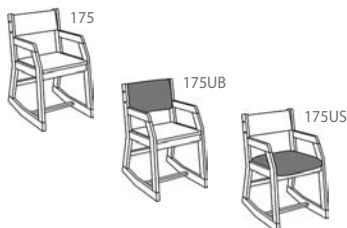

170 Position Series

Product Number	Description
177-18	Chair 170 Series - All Wood - 2 Position - Seating Height 17 1/2"
177UB-18	Chair 170 Series - 2 Position - GD-100 Fabric Back - Seating Height 17 1/2"
177US-18	Chair 170 Series - 2 Position - GD-100 Fabric Seat - Seating Height 17 1/2"
177UBS-18	Chair 170 Series - 2 Position - GD-100 Fabric Back & Seat - Seating Height 17 1/2"
177-16	Chair 170 Series - All Wood - 2 Position - Seating Height 15 1/2"
177UB-16	Chair 170 Series - 2 Position - GD-100 Fabric Back - Seating Height 15 1/2"
177US-16	Chair 170 Series - 2 Position - GD-100 Fabric Seat - Seating Height 15 1/2"
177UBS-16	Chair 170 Series - 2 Position - GD-100 Fabric Back & Seat - Seating Height 15 1/2"
177-14	Chair 170 Series - All Wood - 2 Position - Seating Height 14"
177UB-14	Chair 170 Series - 2 Position - GD-100 Fabric Back - Seating Height 14"
177US-14	Chair 170 Series - 2 Position - GD-100 Fabric Seat - Seating Height 14"
177UBS-14	Chair 170 Series - 2 Position - GD-100 Fabric Back & Seat - Seating Height 14"
175	Chair 170 Series - All Wood - 2 Position w/Arms - Seating Height 17 1/2"
175UB	Chair 170 Series - 2 Position w/Arms - GD-100 Fabric Back - Seating Height 17 1/2"
175US	Chair 170 Series - 2 Position w/Arms - GD-100 Fabric Seat - Seating Height 17 1/2"
175UBS	Chair 170 Series - 2 Position w/Arms - GD-100 Fabric Back & Seat - Seating Height 17 1/2"
3-177-18	Chair 170 Series - All Wood - 3 Position - Seating Height 17 1/2"
3-177UB-18	Chair 170 Series - 3 Position - GD-100 Fabric Back - Seating Height 17 1/2"