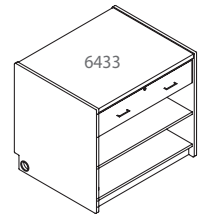

Product Number	Description	WxHxD
6430-36-36	6400 Storage, Open, 2 Shelves, 36"H	36x36x30
6430-36-39	6400 Storage, Open, 2 Shelves, 39"H	36x39x30
6412-36-32	6400 Storage, Open, 2 Slide Out Shelves, 32"H	36x32x30
6412-36-36	6400 Storage, Open, 2 Slide Out Shelves, 36"H	36x36x30
6412-36-39	6400 Storage, Open, 2 Slide Out Shelves, 39"H	36x39x30
6469-36-32	6400 Storage CPU, 3 Pullout Shelves, 32"H	36x32x30
6469-36-36	6400 Storage CPU, Disk Drawer, 3 Pullout Shelves, 36"H	36x36x30
6469-36-39	6400 Storage CPU, Disk Drawer, 3 Pullout Shelves, 39"H	36x39x30
6431-36-32	6400 Storage, Hinged Doors, 2 Shelves, 32"H	36x32x30
6431-36-36	6400 Storage, Hinged Doors, 2 Shelves, 36"H	36x36x30
6431-36-39	6400 Storage, Hinged Doors, 2 Shelves, 39"H	36x39x30
6433-36-32	6400 Storage, Open, 1 Shelf, 1 Drawer, 32"H	36x32x30
6433-36-36	6400 Storage, Open, 1 Shelf, 1 Drawer, 36"H	36x36x30
6433-36-39	6400 Storage, Open, 1 Shelf, 1 Drawer, 39"H	36x39x30
6434-36-32	6400 Storage, Hinged Doors, 1 Shelf, 1 Drawer, 32"H	36x32x30
6434-36-36	6400 Storage, Hinged Doors, 1 Shelf, 1 Drawer, 36"H	36x36x30
6434-36-39	6400 Storage, Hinged Doors, 1 Shelf, 1 Drawer, 39"H	36x39x30
6435-36-32	6400 Storage, 3 Drawers, 32"H	36x32x30
6435-36-36	6400 Storage, 3 Drawers, 36"H	36x36x30
6435-36-39	6400 Storage, 3 Drawers, 39"H	36x39x30
6436-36-32	6400 Storage, 2 Lateral File Drawers, 32"H	36x32x30
6436-36-36	6400 Storage, 2 Lateral File Drawers, 36"H	36x36x30
6436-36-39	6400 Storage, 2 Lateral File Drawers, 39"H	36x39x30
6438-36-32	6400 Storage, Hinged Doors, 1 Shelf, Twin Drawers, 32"H	36x32x30
6438-36-36	6400 Storage, Hinged Doors, 1 Shelf, Twin Drawers, 36"H	36x36x30
6438-36-39	6400 Storage, Hinged Doors, 1 Shelf, Twin Drawers, 39"H	36x39x30
6440-36-32	6400 Storage, 4 File Drawers, 32"H	36x32x30