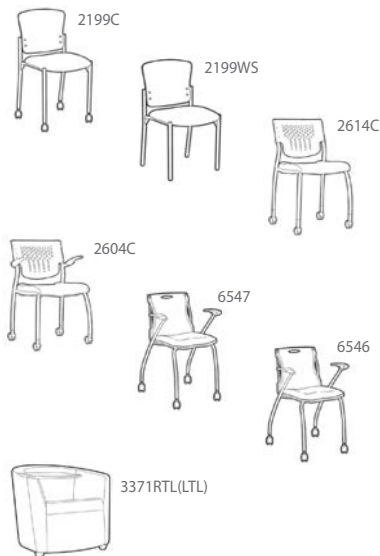

STANDARD SEATING

Other Chairs

Product Number	Description	WxHxD
2199C	Armless chair with casters, flared wood veneer back and upholstered seat	35x20x22
2199WS	Armless chair without casters, flared wood veneer back and upholstered seat	35x20x22
2614C	Armless side chair with polypropylene back, upholstered seat and casters	33.75x19.5x23
2604C	Armchair with polypropylene back, upholstered seat, four legged base and casters	33.75x24x23
6547	Nesting armchair with upholstered seat, polypropylene back and casters	33.5x26x26
6546	Nesting armchair with polypropylene seat and back and casters	33.5x26x26
3371RTL(LTL)	Curved back armchair with tablet	28.5x32.5x29.5