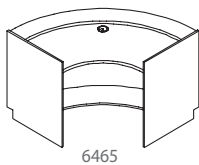

STANDARD CIRCULATION DESKS

Product Number	Description	WxHxD
6461-42-39	6400 Series Desk, Recessed 30" H Work Surface, 42" Wide, 39" High With One Box, One File Drawer Hanging Pedestal	42x39x30
6461-48-32	6400 Series Desk, Recessed 30" H Work Surface, 48" Wide, 32" High With One Box, One File Drawer Hanging Pedestal	48x32x30
6461-48-36	6400 Series Desk, Recessed 30" H Work Surface, 48" Wide, 36" High With One Box, One File Drawer Hanging Pedestal	48x36x30
6461-48-39	6400 Series Desk, Recessed 30" H Work Surface, 48" Wide, 39" High With One Box, One File Drawer Hanging Pedestal	48x39x30
6461-60-32	6400 Series Desk, Recessed 30" H Work Surface, 60" Wide, 32" High With One Box, One File Drawer Hanging Pedestal	60x32x30
6461-60-36	6400 Series Desk, Recessed 30" H Work Surface, 60" Wide, 36" High With One Box, One File Drawer Hanging Pedestal	60x36x30
6461-60-39	6400 Series Desk, Recessed 30" H Work Surface, 60" Wide, 39" High With One Box, One File Drawer Hanging Pedestal	60x39x30
6461-72-32	6400 Series Desk, Recessed 30" H Work Surface, 72" Wide, 32" High With One Box, One File Drawer Hanging Pedestal	72x32x30
6461-72-36	6400 Series Desk, Recessed 30" H Work Surface, 72" Wide, 36" High With One Box, One File Drawer Hanging Pedestal	72x36x30
6461-72-39	6400 Series Desk, Recessed 30" H Work Surface, 72" Wide, 39" High With One Box, One File Drawer Hanging Pedestal	72x39x30
6462-42-32	6400 Series Desk, Recessed 30" H Work Surface, 42" Wide, 32" High With Three Box Drawer Hanging Pedestal	42x32x30
6462-42-36	6400 Series Desk, Recessed 30" H Work Surface, 42" Wide, 36" High With Three Box Drawer Hanging Pedestal	42x36x30
6462-42-39	6400 Series Desk, Recessed 30" H Work Surface, 42" Wide, 39" High With Three Box Drawer Hanging Pedestal	42x39x30
6462-48-32	6400 Series Desk, Recessed 30" H Work Surface, 48" Wide, 32" High With Three Box Drawer Hanging Pedestal	48x32x30
6462-48-36	6400 Series Desk, Recessed 30" H Work Surface, 48" Wide, 36" High With Three Box Drawer Hanging Pedestal	48x36x30
6462-48-39	6400 Series Desk, Recessed 30" H Work Surface, 48" Wide, 39" High With Three Box Drawer Hanging Pedestal	48x39x30
6462-60-32	6400 Series Desk, Recessed 30" H Work Surface, 60" Wide, 32" High With Three Box Drawer Hanging Pedestal	60x32x30
6462-60-36	6400 Series Desk, Recessed 30" H Work Surface, 60" Wide, 36" High With Three Box Drawer Hanging Pedestal	60x36x30
6462-60-39	6400 Series Desk, Recessed 30" H Work Surface, 60" Wide, 39" High With Three Box Drawer Hanging Pedestal	60x39x30
6462-72-32	6400 Series Desk, Recessed 30" H Work Surface, 72" Wide, 32" High With Three Box Drawer Hanging Pedestal	72x32x30
6462-72-36	6400 Series Desk, Recessed 30" H Work Surface, 72" Wide, 36" High With Three Box Drawer Hanging Pedestal	72x36x30
6462-72-39	6400 Series Desk, Recessed 30" H Work Surface, 72" Wide, 39" High With Three Box Drawer Hanging Pedestal	72x39x30
6465-24-32	6400 Corner Desk, Rounded Front, Recessed 30" H Wk Surf, 24"W 32" H	24x32x30
6465-24-36	6400 Corner Desk, Rounded Front, Recessed 30" H Wk Surf, 24"W 36" H	24x36x30
6465-24-39	6400 Corner Desk, Rounded Front, Recessed 30" H Wk Surf, 24"W 39" H	24x39x30
6465-30-32	6400 Corner Desk, Rounded Front, Recessed 30" H Wk Surf, 30"W 32" H	30x32x30
6465-30-36	6400 Corner Desk, Rounded Front, Recessed 30" H Wk Surf, 30"W 36" H	30x36x30