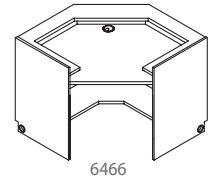

Product Number	Description	WxHxD
6465-30-39	6400 Corner Desk, Rounded Front, Recessed 30" H Wk Surf, 30"W 39" H	30x39x30
6465-36-32	6400 Corner Desk, Rounded Front, Recessed 30" H Wk Surf, 36"W 32" H	36x32x30
6465-36-36	6400 Corner Desk, Rounded Front, Recessed 30" H Wk Surf, 36"W 36" H	36x36x30
6465-36-39	6400 Corner Desk, Rounded Front, Recessed 30" H Wk Surf, 36"W 39" H	36x39x30
6466-24-32	6400 Corner Desk, Recessed 30" H Work Surface, 24" Wide 32" High	24x32x30
6466-24-36	6400 Corner Desk, Recessed 30" H Work Surface, 24" Wide 36" High	24x36x30
6466-24-39	6400 Corner Desk, Recessed 30" H Work Surface, 24" Wide 39" High	24x39x30
6466-30-32	6400 Corner Desk, Recessed 30" H Work Surface, 30" Wide 32" High	30x32x30
6466-30-36	6400 Corner Desk, Recessed 30" H Work Surface, 30" Wide 36" High	30x36x30
6466-30-39	6400 Corner Desk, Recessed 30" H Work Surface, 30" Wide 39" High	30x39x30
6466-36-32	6400 Corner Desk, Recessed 30" H Work Surface, 36" Wide 32" High	36x32x30
6466-36-36	6400 Corner Desk, Recessed 30" H Work Surface, 36" Wide 36" High	36x36x30
6466-36-39	6400 Corner Desk, Recessed 30" H Work Surface, 36" Wide 39" High	36x39x30
6475-24-30	6400 Corner Desk, Level Top w/Rounded Front, 24"W 30" H	24x30x30
6475-24-32	6400 Corner Desk, Level Top w/Rounded Front, 24"W 32" H	24x32x30
6475-24-36	6400 Corner Desk, Level Top w/Rounded Front, 24"W 36" H	24x36x30
6475-24-39	6400 Corner Desk, Level Top w/Rounded Front, 24"W 39" H	24x39x30
6475-30-30	6400 Corner Desk, Level Top w/Rounded Front, 30"W 30" H	30x30x30
6475-30-32	6400 Corner Desk, Level Top w/Rounded Front, 30"W 32" H	30x32x30
6475-30-36	6400 Corner Desk, Level Top w/Rounded Front, 30"W 36" H	30x36x30
6475-30-39	6400 Corner Desk, Level Top w/Rounded Front, 30"W 39" H	30x39x30
6475-36-30	6400 Corner Desk, Level Top w/Rounded Front, 36"W 30" H	36x30x30
6475-36-32	6400 Corner Desk, Level Top w/Rounded Front, 36"W 32" H	36x32x30
6475-36-36	6400 Corner Desk, Level Top w/Rounded Front, 36"W 36" H	36x36x30
6475-36-39	6400 Corner Desk, Level Top w/Rounded Front, 36"W 39" H	36x39x30
6476-24-30	6400 Corner Desk Level Top, 24" Wide 30" High	24x30x30
6476-24-32	6400 Corner Desk Level Top, 24" Wide 32" High	24x32x30