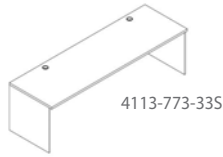

STANDARD COMPUTER FURNITURE

Computer Counter 30" Deep, Level Top No Back Panels, Vinyl J-Mold Wire Management

Product Number	Description	WxHxD
4113-473-33S	Starter Computer Counter 27" Height Level Top, No Back Panels, Vinyl J-Mold Wire Management	36x27x30
4113-573-33S	Starter Computer Counter 27" Height Level Top, No Back Panels, Vinyl J-Mold Wire Management	42x27x30
4113-673-33S	Starter Computer Counter 27" Height Level Top, No Back Panels, Vinyl J-Mold Wire Management	48x27x30
4113-773-33S	Starter Computer Counter 27" Height Level Top, No Back Panels, Vinyl J-Mold Wire Management	60x27x30
4113-873-33S	Starter Computer Counter 27" Height Level Top, No Back Panels, Vinyl J-Mold Wire Management	72x27x30
4113-473-33A	Adder Computer Counter 27" Height Level Top, No Back Panels, Vinyl J-Mold Wire Management	36x27x30
4113-573-33A	Adder Computer Counter 27" Height Level Top, No Back Panels, Vinyl J-Mold Wire Management	42x27x30
4113-673-33A	Adder Computer Counter 27" Height Level Top, No Back Panels, Vinyl J-Mold Wire Management	48x27x30
4113-773-33A	Adder Computer Counter 27" Height Level Top, No Back Panels, Vinyl J-Mold Wire Management	60x27x30
4113-873-33A	Adder Computer Counter 27" Height Level Top, No Back Panels, Vinyl J-Mold Wire Management	72x27x30
4113-493-33S	Starter Computer Counter 29" Height Level Top, No Back Panels, Vinyl J-Mold Wire Management	36x29x30
4113-593-33S	Starter Computer Counter 29" Height Level Top, No Back Panels, Vinyl J-Mold Wire Management	42x29x30
4113-693-33S	Starter Computer Counter 29" Height Level Top, No Back Panels, Vinyl J-Mold Wire Management	48x29x30
4113-793-33S	Starter Computer Counter 29" Height Level Top, No Back Panels, Vinyl J-Mold Wire Management	60x29x30
4113-893-33S	Starter Computer Counter 29" Height Level Top, No Back Panels, Vinyl J-Mold Wire Management	72x29x30
4113-493-33A	Adder Computer Counter 29" Height Level Top, No Back Panels, Vinyl J-Mold Wire Management	36x29x30
4113-593-33A	Adder Computer Counter 29" Height Level Top, No Back Panels, Vinyl J-Mold Wire Management	42x29x30
4113-693-33A	Adder Computer Counter 29" Height Level Top, No Back Panels, Vinyl J-Mold Wire Management	48x29x30
4113-793-33A	Adder Computer Counter 29" Height Level Top, No Back Panels, Vinyl J-Mold Wire Management	60x29x30
4113-893-33A	Adder Computer Counter 29" Height Level Top, No Back Panels, Vinyl J-Mold Wire Management	72x29x30
4113-413-33S	Starter Computer Counter 32" Height Level Top, No Back Panels, Vinyl J-Mold Wire Management	36x32x30
4113-513-33S	Starter Computer Counter 32" Height Level Top, No Back Panels, Vinyl J-Mold Wire Management	42x32x30
4113-613-33S	Starter Computer Counter 32" Height Level Top, No Back Panels, Vinyl J-Mold Wire Management	48x32x30
4113-713-33S	Starter Computer Counter 32" Height Level Top, No Back Panels, Vinyl J-Mold Wire Management	60x32x30
4113-813-33S	Starter Computer Counter 32" Height Level Top, No Back Panels, Vinyl J-Mold Wire Management	72x32x30
4113-413-33A	Adder Computer Counter 32" Height Level Top, No Back Panels, Vinyl J-Mold Wire Management	36x32x30
4113-513-33A	Adder Computer Counter 32" Height Level Top, No Back Panels, Vinyl J-Mold Wire Management	42x32x30
4113-613-33A	Adder Computer Counter 32" Height Level Top, No Back Panels, Vinyl J-Mold Wire Management	48x32x30
4113-713-33A	Adder Computer Counter 32" Height Level Top, No Back Panels, Vinyl J-Mold Wire Management	60x32x30
4113-813-33A	Adder Computer Counter 32" Height Level Top, No Back Panels, Vinyl J-Mold Wire Management	72x32x30