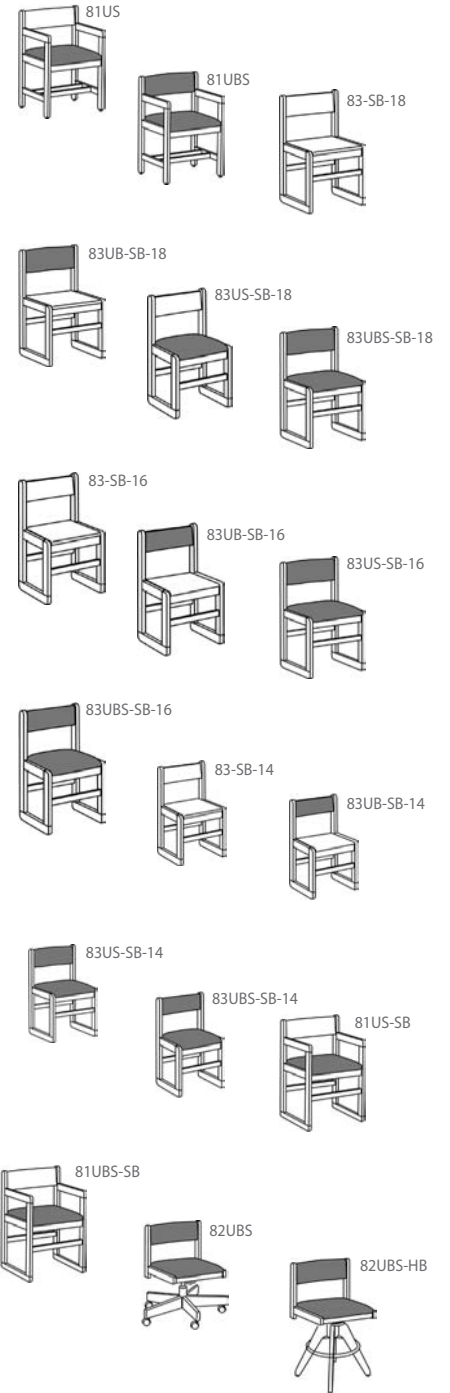

Product Number	Description
81US	Chair 80 Series GD-100 Fabric Seat w/Arms - Seating Height 17 1/2"
81UBS	Chair 80 Series GD-100 Fabric Back & Seat w/Arms - Seating Height 17 1/2"
83-SB-18	Chair 80 Series All Wood - Sled Base - Seating Height 17 1/2"
83UB-SB-18	Chair 80 Series GD-100 Fabric Back - Sled Base - Seating Height 17 1/2"
83US-SB-18	Chair 80 Series GD-100 Fabric Seat - Sled Base - Seating Height 17 1/2"
83UBS-SB-18	Chair 80 Series GD-100 Fabric Back & Seat - Sled Base - Seating Height 17 1/2"
83-SB-16	Chair 80 Series All Wood - Sled Base - Seating Height 16"
83UB-SB-16	Chair 80 Series GD-100 Fabric Back - Sled Base - Seating Height 16"
83US-SB-16	Chair 80 Series GD-100 Fabric Seat - Sled Base - Seating Height 16"
83UBS-SB-16	Chair 80 Series GD-100 Fabric Back & Seat - Sled Base - Seating Height 16"
83-SB-14	Chair 80 Series All Wood - Sled Base - Seating Height 14"
83UB-SB-14	Chair 80 Series GD-100 Fabric Back - Sled Base - Seating Height 14"
83US-SB-14	Chair 80 Series GD-100 Fabric Seat - Sled Base - Seating Height 14"
83UBS-SB-14	Chair 80 Series GD-100 Fabric Back & Seat - Sled Base - Seating Height 14"
81US-SB	Chair 80 Series GD-100 Fabric Seat w/Arms - Sled Base - Seating Height 17 1/2"
81UBS-SB	Chair 80 Series GD-100 Fabric Back & Seat w/Arms - Sled Base - Seating Height 17 1/2"
82UBS	Chair 80 Series GD-100 Fabric Back & Seat - Swivel w/Casters - Seating Height 17"-19"
82UBS-HB	Chair 80 Series GD-100 Fabric Back & Seat - Swivel Stool - Seating Height 27"-30"