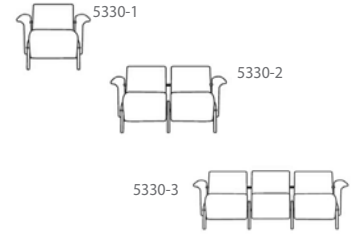

STANDARD SEATING

5000 Series - Continued

Product Number	Description	WxHxD
5330-1	Lounge Chair 5000 series, GD100 fabric, Single Seat, Wood arm w metal legs	32.5x29x32
5330-2	Lounge Chair 5000 Series, GD 100 fabric, Double Seat, Wood Arm w/ metal legs	51x29x32
5330-3	Lounge Chair 5000 Series, GD 100 fabric, Three Seat, Wood Arm w/ metal legs	78x29x32