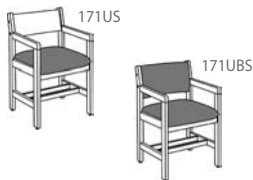

STANDARD SEATING

170 Series - Continued

Product Number	Description
171US	Chair 170 Series GD-100 Fabric Seat w/Arms - Leg Base - Seating Height 17 1/2"
171UBS	Chair 170 Series GD-100 Fabric Back & Seat w/Arms - Leg Base - Seating Height 17 1/2"
D-BACK-OPT	Dome Back Available on All Upholstered Models - Grade 100