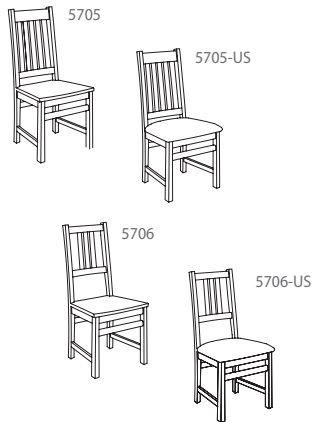

STANDARD SEATING

5700 Series

Product Number	Description
5705	Chair 5700 series, all wood
5705-US	Chair 5700 series, GD100 Fabric seat
5706	Chair 5700 series, all wood
5706-US	Chair 5700 series, GD100 Fabric seat