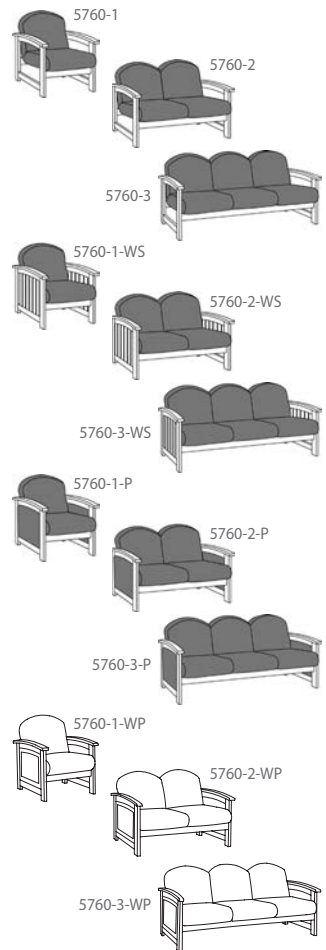

5700 Series

Product Number	Description	Width
5760-1	5700 Series Lounge - 1 Seater - GD-100 Fabric - Leg Base - Open Sides - Seating Depth 31" Height 16"	26"
5760-2	5700 Series Lounge - 2 Seater - GD-100 Fabric - Leg Base - Open Sides - Seating Depth 31" Height 16"	47 1/2"
5760-3	5700 Series Lounge - 3 Seater - GD-100 Fabric - Leg Base - Open Sides - Seating Depth 31" Height 16"	68 3/4"
5760-1-WS	5700 Series Lounge - 1 Seater - GD-100 Fabric - Leg Base - Wood Slat Sides - Seating Depth 31" Height 16"	26"
5760-2-WS	5700 Series Lounge - 2 Seater - GD-100 Fabric - Leg Base - Wood Slat Sides - Seating Depth 31" Height 16"	47 1/2"
5760-3-WS	5700 Series Lounge - 3 Seater - GD-100 Fabric - Leg Base - Wood Slat Sides - Seating Depth 31" Height 16"	68 3/4"
5760-1-P	5700 Series Lounge - 1 Seater - GD-100 Fabric - Leg Base - Closed Fabric Sides - Seating Depth 31" Height 16"	26"
5760-2-P	5700 Series Lounge - 2 Seater - GD-100 Fabric - Leg Base - Closed Fabric Sides - Seating Depth 31" Height 16"	47 1/2"
5760-3-P	5700 Series Lounge - 3 Seater - GD-100 Fabric - Leg Base - Closed Fabric Sides - Seating Depth 31" Height 16"	68 3/4"
5760-1-WP	5700 Series Lounge - 1 Seater - GD-100 Fabric - Leg Base - All Wood Sides - Seating Depth 31" Height 16"	26"
5760-2-WP	5700 Series Lounge - 2 Seater - GD-100 Fabric - Leg Base - All Wood Sides - Seating Depth 31" Height 16"	47 1/2"
5760-3-WP	5700 Series Lounge - 3 Seater - GD-100 Fabric - Leg Base - All Wood Sides - Seating Depth 31" Height 16"	68 3/4"