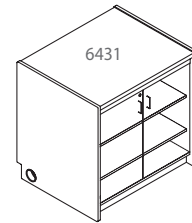

Product Number	Description	WxHxD
6430-36-36	6400 Storage, Open, 2 Shelves, 36"H	36x36x30
6430-36-39	6400 Storage, Open, 2 Shelves, 39"H	36x39x30
6412-36-32	6400 Storage, Open, 2 Slide Out Shelves, 32"H	36x32x30
6412-36-36	6400 Storage, Open, 2 Slide Out Shelves, 36"H	36x36x30
6412-36-39	6400 Storage, Open, 2 Slide Out Shelves, 39"H	36x39x30
6469-36-32	6400 Storage CPU, 3 Pullout Shelves, 32"H	36x32x30
6469-36-36	6400 Storage CPU, Disk Drawer, 3 Pullout Shelves, 36"H	36x36x30
6469-36-39	6400 Storage CPU, Disk Drawer, 3 Pullout Shelves, 39"H	36x39x30
6431-36-32	6400 Storage, Hinged Doors, 2 Shelves, 32"H	36x32x30
6431-36-36	6400 Storage, Hinged Doors, 2 Shelves, 36"H	36x36x30
6431-36-39	6400 Storage, Hinged Doors, 2 Shelves, 39"H	36x39x30
6433-36-32	6400 Storage, Open, 1 Shelf, 1 Drawer, 32"H	36x32x30
6433-36-36	6400 Storage, Open, 1 Shelf, 1 Drawer, 36"H	36x36x30
6433-36-39	6400 Storage, Open, 1 Shelf, 1 Drawer, 39"H	36x39x30
6434-36-32	6400 Storage, Hinged Doors, 1 Shelf, 1 Drawer, 32"H	36x32x30
6434-36-36	6400 Storage, Hinged Doors, 1 Shelf, 1 Drawer, 36"H	36x36x30
6434-36-39	6400 Storage, Hinged Doors, 1 Shelf, 1 Drawer, 39"H	36x39x30
6435-36-32	6400 Storage, 3 Drawers, 32"H	36x32x30
6435-36-36	6400 Storage, 3 Drawers, 36"H	36x36x30
6435-36-39	6400 Storage, 3 Drawers, 39"H	36x39x30
6436-36-32	6400 Storage, 2 Lateral File Drawers, 32"H	36x32x30
6436-36-36	6400 Storage, 2 Lateral File Drawers, 36"H	36x36x30
6436-36-39	6400 Storage, 2 Lateral File Drawers, 39"H	36x39x30
6438-36-32	6400 Storage, Hinged Doors, 1 Shelf, Twin Drawers, 32"H	36x32x30
6438-36-36	6400 Storage, Hinged Doors, 1 Shelf, Twin Drawers, 36"H	36x36x30
6438-36-39	6400 Storage, Hinged Doors, 1 Shelf, Twin Drawers, 39"H	36x39x30
6440-36-32	6400 Storage, 4 File Drawers, 32"H	36x32x30