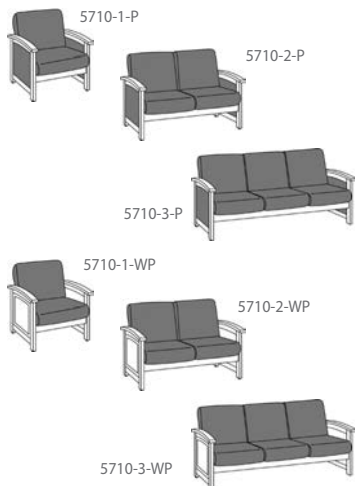

STANDARD SEATING

5710 Series - Continued

Product Number	Description	Width
5710-1-P	5710 Series Lounge - 1 Seater - GD-100 Fabric - Leg Base - Closed Fabric Sides - Seating Depth 31" Height 16"	29" Wide
5710-2-P	5710 Series Lounge - 2 Seater - GD-100 Fabric - Leg Base - Closed Fabric Sides - Seating Depth 31" Height 16"	53.5" Wide
5710-3-P	5710 Series Lounge - 3 Seater - GD-100 Fabric - Leg Base - Closed Fabric Sides - Seating Depth 31" Height 16"	77.75" Wide
5710-1-WP	5710 Series Lounge - 1 Seater - GD-100 Fabric - Leg Base - All Wood Sides - Seating Depth 31" Height 16"	29" Wide
5710-2-WP	5710 Series Lounge - 2 Seater - GD-100 Fabric - Leg Base - All Wood Sides - Seating Depth 31" Height 16"	53.5" Wide
5710-3-WP	5710 Series Lounge - 3 Seater - GD-100 Fabric - Leg Base - All Wood Sides - Seating Depth 31" Height 16"	77.75" Wide