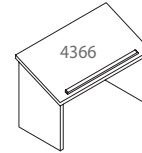

STANDARD DISPLAY & TECHNICAL FURNITURE

Other Speciality/Misc. Units

Product Number	Description	WxHxD
4360-060-120	Speaker Podium, Mobile	27x46x21
4360-060-120FT	Speaker Podium, Mobile, w/ Flat Surface for Laptop	27x46x21
4366	Lectern, Table Top	23x14x16
4354-72	Table, Fixed Slope Top wo/Trough	72x27x30
4354-60	Table, Fixed Slope Top wo/Trough	60x27x30
4354-72T	Table, Fixed Slope Top w/Trough	72x27x30
4354-60T	Table, Fixed Slope Top w/Trough	60x27x30
4359-72	Bench, Solid Oak Top and Legs	72x15x12
4359-60	Bench, Solid Oak Top and Legs	60x15x12
4359-48	Bench, Solid Oak Top and Legs	48x15x12
4352	Step Stool, Solid Oak with Ribbed Matting	12x18x15
3820-633-300	Poster Storage Cabinet w/5 Drawers	36x48x30
4373	Big Book Cart 4 Shelves, Vertical & Horizontal Options	30x27x20
2514-240-100	Multi-Media Storage Cabinet-5 Pullout Shelves w/Media Trays	22x60x20
4324-BK	Story Platform with Bookcases-3 Level Seating-No Carpet	135x36x135
4324	Story Platform-3 Level Seating-No Carpet	120x30x96

4366