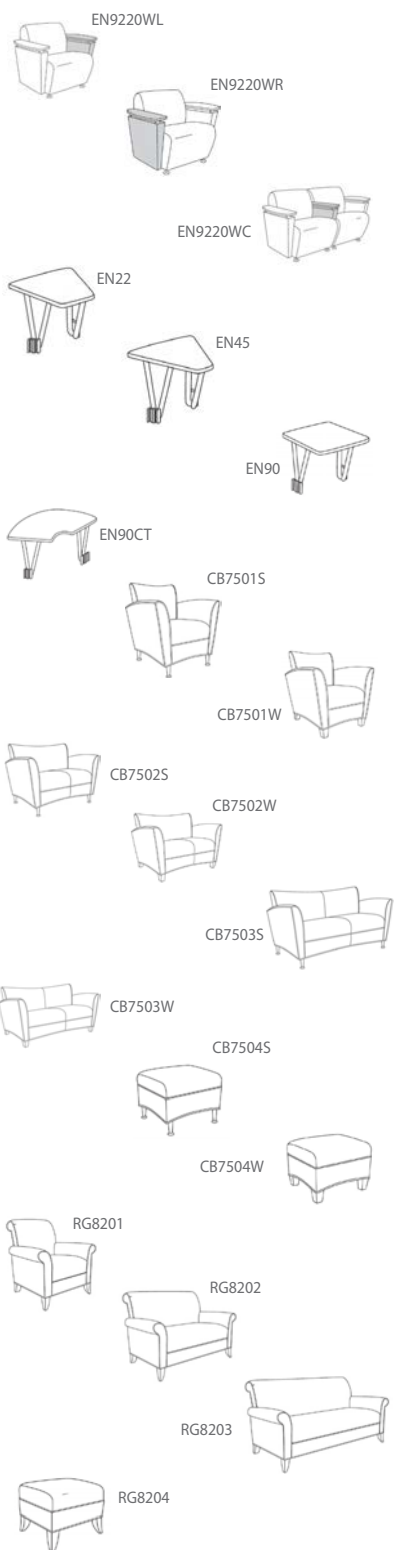

STANDARD SEATING

Other Chairs

Product Number	Description	
EN9220WL	Encore Series, Upholstered/Wood Left Arm	7 x 23 x 24.5
EN9220WR	Encore Series, Upholstered/Wood Right Arm	7 x 23 x 24.5
EN9220WC	Encore Series, Upholstered/Wood Center Arm	7 x 23 x 24.5
EN22	Encore Series, 22.5* Inside/Outside Table	26 x 23 x 17
EN45	Encore Series, 45* Inside/Outside Table	25 x 22 x 17
EN90	Encore Series, Square Table	25 x 23.5 x 17
EN90CT	Encore Series, Corner Table	46.5 x 25 x 13.5
CB7501S	Corbin Series, Lounge Chair, Metal Foot	34 x 32 x 53
CB7501W	Corbin Series, Lounge Chair, Wood Foot	34 x 32 x 53
CB7502S	Corbin Series, 2 Seater Chair, Metal Foot	35 x 32 x 53
CB7502W	Corbin Series, 2 Seater Chair, Wood Foot	35 x 32 x 53
CB7503S	Corbin Series, 3 Seater Chair, Metal Foot	35 x 32 x 74
CB7503W	Corbin Series, 3 Seater Chair, Wood Foot	35 x 32 x 74
CB7504S	Corbin Series, Ottoman, Metal Foot	22 x 19 x 17
CB7504W	Corbin Series, Ottoman, Wood Foot	22 x 19 x 17
RG8201	Regal Series, Lounge Chair	36 x 36.5 x 38
RG8202	Regal Series, Two Seater Chair	56 x 36.5 x 38
RG8203	Regal Series, Three Seater Chair	76 x 36.5 x 38
RG8204	Regal Series, Ottoman	21.5 x 18 x 17