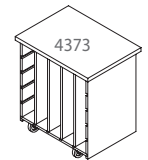

3820-633-300

4373