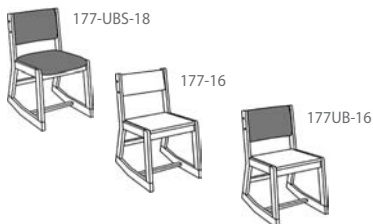

170 Position Series

Product Number	Description
177-18	Chair 170 Series - All Wood - 2 Position - Seating Height 17 1/2"
177UB-18	Chair 170 Series - 2 Position - GD-100 Fabric Back - Seating Height 17 1/2"
177US-18	Chair 170 Series - 2 Position - GD-100 Fabric Seat - Seating Height 17 1/2"
177UBS-18	Chair 170 Series - 2 Position - GD-100 Fabric Back & Seat - Seating Height 17 1/2"
177-16	Chair 170 Series - All Wood - 2 Position - Seating Height 15 1/2"
177UB-16	Chair 170 Series - 2 Position - GD-100 Fabric Back - Seating Height 15 1/2"
177US-16	Chair 170 Series - 2 Position - GD-100 Fabric Seat - Seating Height 15 1/2"
177UBS-16	Chair 170 Series - 2 Position - GD-100 Fabric Back & Seat - Seating Height 15 1/2"
177-14	Chair 170 Series - All Wood - 2 Position - Seating Height 14"
177UB-14	Chair 170 Series - 2 Position - GD-100 Fabric Back - Seating Height 14"
177US-14	Chair 170 Series - 2 Position - GD-100 Fabric Seat - Seating Height 14"
177UBS-14	Chair 170 Series - 2 Position - GD-100 Fabric Back & Seat - Seating Height 14"
175	Chair 170 Series - All Wood - 2 Position w/Arms - Seating Height 17 1/2"
175UB	Chair 170 Series - 2 Position w/Arms - GD-100 Fabric Back - Seating Height 17 1/2"
175US	Chair 170 Series - 2 Position w/Arms - GD-100 Fabric Seat - Seating Height 17 1/2"
175UBS	Chair 170 Series - 2 Position w/Arms - GD-100 Fabric Back & Seat - Seating Height 17 1/2"
3-177-18	Chair 170 Series - All Wood - 3 Position - Seating Height 17 1/2"
3-177UB-18	Chair 170 Series - 3 Position - GD-100 Fabric Back - Seating Height 17 1/2"