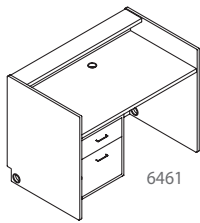

STANDARD CIRCULATION DESKS

Product Number	Description	WxHxD
6461-42-39	6400 Series Desk, Recessed 30" H Work Surface, 42" Wide, 39" High With One Box, One File Drawer Hanging Pedestal	42x39x30
6461-48-32	6400 Series Desk, Recessed 30" H Work Surface, 48" Wide, 32" High With One Box, One File Drawer Hanging Pedestal	48x32x30
6461-48-36	6400 Series Desk, Recessed 30" H Work Surface, 48" Wide, 36" High With One Box, One File Drawer Hanging Pedestal	48x36x30
6461-48-39	6400 Series Desk, Recessed 30" H Work Surface, 48" Wide, 39" High With One Box, One File Drawer Hanging Pedestal	48x39x30
6461-60-32	6400 Series Desk, Recessed 30" H Work Surface, 60" Wide, 32" High With One Box, One File Drawer Hanging Pedestal	60x32x30
6461-60-36	6400 Series Desk, Recessed 30" H Work Surface, 60" Wide, 36" High With One Box, One File Drawer Hanging Pedestal	60x36x30
6461-60-39	6400 Series Desk, Recessed 30" H Work Surface, 60" Wide, 39" High With One Box, One File Drawer Hanging Pedestal	60x39x30
6461-72-32	6400 Series Desk, Recessed 30" H Work Surface, 72" Wide, 32" High With One Box, One File Drawer Hanging Pedestal	72x32x30
6461-72-36	6400 Series Desk, Recessed 30" H Work Surface, 72" Wide, 36" High With One Box, One File Drawer Hanging Pedestal	72x36x30
6461-72-39	6400 Series Desk, Recessed 30" H Work Surface, 72" Wide, 39" High With One Box, One File Drawer Hanging Pedestal	72x39x30
6462-42-32	6400 Series Desk, Recessed 30" H Work Surface, 42" Wide, 32" High With Three Box Drawer Hanging Pedestal	42x32x30
6462-42-36	6400 Series Desk, Recessed 30" H Work Surface, 42" Wide, 36" High With Three Box Drawer Hanging Pedestal	42x36x30
6462-42-39	6400 Series Desk, Recessed 30" H Work Surface, 42" Wide, 39" High With Three Box Drawer Hanging Pedestal	42x39x30
6462-48-32	6400 Series Desk, Recessed 30" H Work Surface, 48" Wide, 32" High With Three Box Drawer Hanging Pedestal	48x32x30
6462-48-36	6400 Series Desk, Recessed 30" H Work Surface, 48" Wide, 36" High With Three Box Drawer Hanging Pedestal	48x36x30
6462-48-39	6400 Series Desk, Recessed 30" H Work Surface, 48" Wide, 39" High With Three Box Drawer Hanging Pedestal	48x39x30
6462-60-32	6400 Series Desk, Recessed 30" H Work Surface, 60" Wide, 32" High With Three Box Drawer Hanging Pedestal	60x32x30
6462-60-36	6400 Series Desk, Recessed 30" H Work Surface, 60" Wide, 36" High With Three Box Drawer Hanging Pedestal	60x36x30
6462-60-39	6400 Series Desk, Recessed 30" H Work Surface, 60" Wide, 39" High With Three Box Drawer Hanging Pedestal	60x39x30
6462-72-32	6400 Series Desk, Recessed 30" H Work Surface, 72" Wide, 32" High With Three Box Drawer Hanging Pedestal	72x32x30
6462-72-36	6400 Series Desk, Recessed 30" H Work Surface, 72" Wide, 36" High With Three Box Drawer Hanging Pedestal	72x36x30
6462-72-39	6400 Series Desk, Recessed 30" H Work Surface, 72" Wide, 39" High With Three Box Drawer Hanging Pedestal	72x39x30
6465-24-32	6400 Corner Desk, Rounded Front, Recessed 30" H Wk Surf, 24"W 32" H	24x32x30
6465-24-36	6400 Corner Desk, Rounded Front, Recessed 30" H Wk Surf, 24"W 36" H	24x36x30
6465-24-39	6400 Corner Desk, Rounded Front, Recessed 30" H Wk Surf, 24"W 39" H	24x39x30
6465-30-32	6400 Corner Desk, Rounded Front, Recessed 30" H Wk Surf, 30"W 32" H	30x32x30
6465-30-36	6400 Corner Desk, Rounded Front, Recessed 30" H Wk Surf, 30"W 36" H	30x36x30