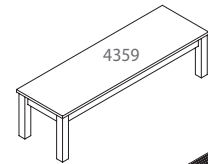

STANDARD DISPLAY & TECHNICAL FURNITURE

Other Speciality/Misc. Units

Product Number	Description	WxHxD
4360-060-120	Speaker Podium, Mobile	27x46x21
4360-060-120FT	Speaker Podium, Mobile, w/ Flat Surface for Laptop	27x46x21
4366	Lectern, Table Top	23x14x16
4354-72	Table, Fixed Slope Top wo/Trough	72x27x30
4354-60	Table, Fixed Slope Top wo/Trough	60x27x30
4354-72T	Table, Fixed Slope Top w/Trough	72x27x30
4354-60T	Table, Fixed Slope Top w/Trough	60x27x30
4359-72	Bench, Solid Oak Top and Legs	72x15x12
4359-60	Bench, Solid Oak Top and Legs	60x15x12
4359-48	Bench, Solid Oak Top and Legs	48x15x12
4352	Step Stool, Solid Oak with Ribbed Matting	12x18x15
3820-633-300	Poster Storage Cabinet w/5 Drawers	36x48x30
4373	Big Book Cart 4 Shelves, Vertical & Horizontal Options	30x27x20
2514-240-100	Multi-Media Storage Cabinet-5 Pullout Shelves w/Media Trays	22x60x20
4324-BK	Story Platform with Bookcases-3 Level Seating-No Carpet	135x36x135
4324	Story Platform-3 Level Seating-No Carpet	120x30x96

4359