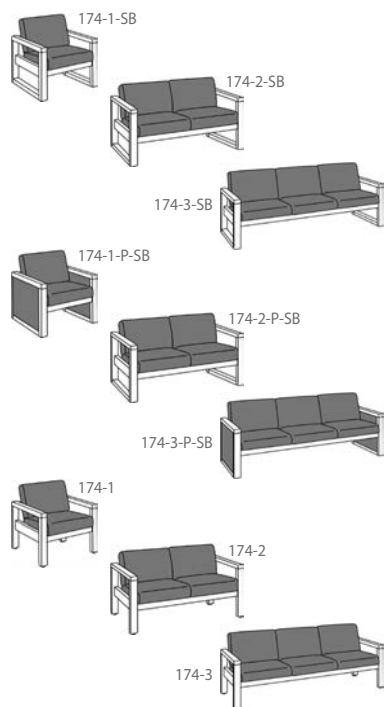

170 Series

Product Number	Description	Width
174-1-SB	170 Series Lounge - 1 Seater - GD-100 Fabric - Sled Base - Seating Depth 22 1/2" Height 16"	30 1/4" Wide
174-2-SB	170 Series Lounge - 2 Seater - GD-100 Fabric - Sled Base - Seating Depth 22 1/2" Height 16"	54 1/2" Wide
174-3-SB	170 Series Lounge - 3 Seater - GD-100 Fabric - Sled Base - Seating Depth 22 1/2" Height 16"	78 3/4" Wide
174-1-P-SB	170 Series Lounge - 1 Seater - GD-100 Fabric - Sled Base - Closed Fabric Sides - Seating Depth 22 1/2" Height 16"	30 1/4" Wide
174-2-P-SB	170 Series Lounge - 2 Seater - GD-100 Fabric - Sled Base - Closed Fabric Sides - Seating Depth 22 1/2" Height 16"	54 1/2" Wide
174-3-P-SB	170 Series Lounge - 3 Seater - GD-100 Fabric - Sled Base - Closed Fabric Sides - Seating Depth 22 1/2" Height 16"	78 3/4" Wide
174-1	170 Series Lounge - 1 Seater - GD-100 Fabric - Leg Base - Seating Depth 22 1/2" Height 16"	30 1/4" Wide
174-2	170 Series Lounge - 2 Seater - GD-100 Fabric - Leg Base - Seating Depth 22 1/2" Height 16"	54 1/2" Wide
174-3	170 Series Lounge - 3 Seater - GD-100 Fabric - Leg Base - Seating Depth 22 1/2" Height 16"	78 3/4" Wide