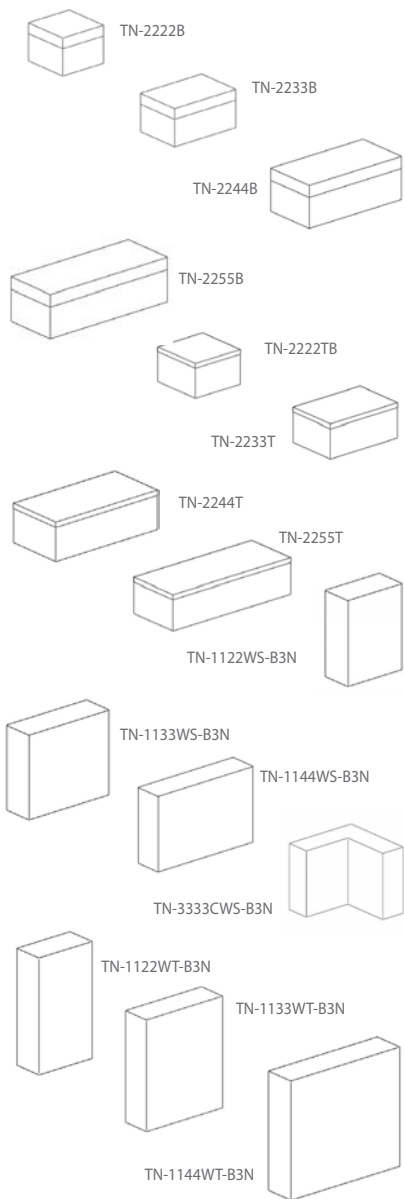

New Modular Options

Product Number	Description	WxHxD
TN-2222B	22" Bench	18x22x22
TN-2233B	33" Bench	18x33x22
TN-2244B	44" Bench	18x44x22
TN-2255B	55" Bench	18x55x22
TN-2222T	22" Table	15x22x22
TN-2233T	33" Table	15x33x22
TN-2244T	44" Table	15x44x22
TN-2255T	55" Table	15x55x22
TN-1122WS-B3N	22" Short straight wall	30x22x11
TN-1133WS-B3N	33" Short straight wall	30x33x11
TN-1144WS-B3N	44" Short straight wall	30x44x11
TN-3333CWS-B3N	33" Short corner wall	30x33x33
TN-1122WT-B3N	22" Tall straight wall	41x22x11
TN-1133WT-B3N	33" Tall straight wall	41x33x11
TN-1144WT-B3N	44" Tall straight wall	41x44x11