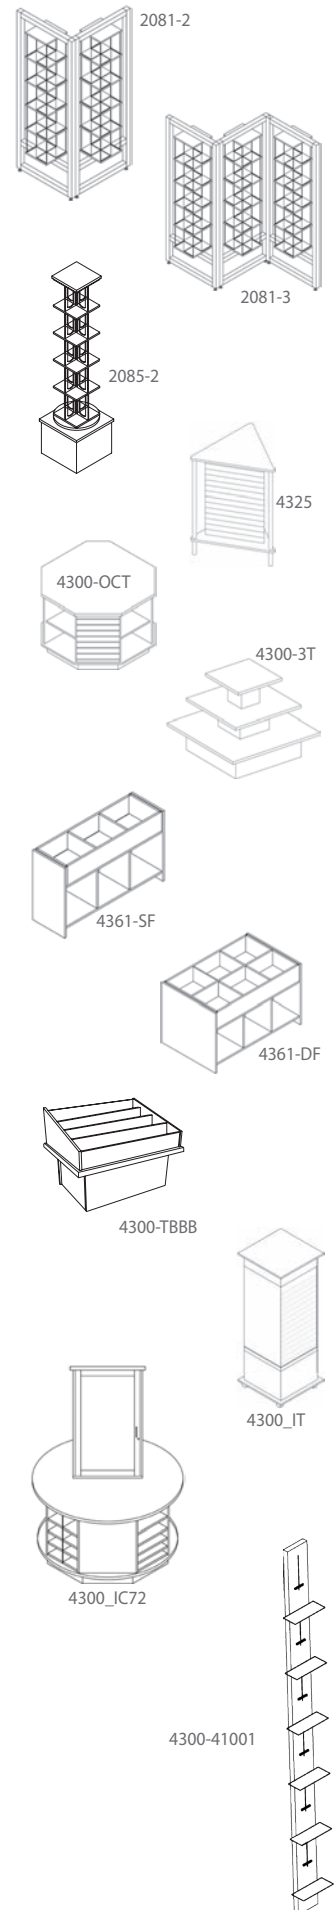

## Display

| Product Number | Description  | WxHxD    |
|----------------|--|----------|
| 2081-2         | Rotating Book Display-w/5 Tier Rotating Acrylic Plastic Tower, 2 Sections - each Section 26"W x 62" H"                                   | 26Wx62H  |
| 2081-3         | Rotating Book Display-w/5 Tier Rotating Acrylic Plastic Tower, 3 Sections - each Section 26"W x 62" H"                                   | 26Wx62H  |
| 2081-4         | Rotating Book Display-w/5 Tier Rotating Acrylic Plastic Tower, 4 Sections - each Section 26"W x 62" H"                                   | 26Wx62H  |
| 2081-5         | Rotating Book Display-w/5 Tier Rotating Acrylic Plastic Tower, 5 Sections - each Section 26"W x 62" H"                                   | 26Wx62H  |
| 2085-2         | Rotating Paper Back Book Display with one 5-tier rotating acrylic tower and Wood Pedestal base   | 17Wx62H  |
| 2085-3         | Rotating Paper Back Book Display with two 5-tier rotating acrylic tower and Wood Pedestal base   | 26Wx62H  |
| 4325           | Triangular Slat Wall Display   | 46x64x46 |
| 4300-OCT       | Octagon Display 4 Slat Wall - 4 Shelves  | 48x30x48 |
| 4300-3T        | Three Tier Book Display  | 48x37x48 |
| 4361-SFC       | Children's Book Browser Bin-Single 6 Bin w/Casters   | 48x29x20 |
| 4361-DFC       | Children's Book Browser Bin-Double 12 Bin w/Casters  | 48x29x30 |
| 4361-SF        | Children's Book Browser Bin-Single 6 Bin wo/Casters  | 48x29x20 |
| 4361-DF        | Children's Book Browser Bin-Double 12 Bin wo/Casters   | 48x29x30 |
| 4300-TBBB      | Tiered Board Book Browser  | 42x30x30 |
| 4300-TBBBM     | Tiered Board Book Browser with Casters   | 42x33x30 |
| 4300-IT42M     | Information Tower, Mobile, 2 sides Forbo Tack, 2 sides slat wall   | 18x42x18 |
| 4300-IT60M     | Information Tower, Mobile, 2 sides Forbo Tack, 2 sides slat wall   | 18x60x18 |
| 4300_IC72      | Information Center, 2 sides Forbo Tack with Hinged Framed Glass Door with Locks, 2 sides Slat Wall, Open Adjustable Shelves on Base Unit | 60x76x60 |
| 4300-41002     | Column Book Display, Wall Hung with 3 Compartments   | 6x45x8   |
| 4300-41001     | Column Book Display, Wall Hung with 6 Compartments   | 6x83x8   |
| 4300-41003     | Column Book Display, Wall Hung with 8 Compartments   | 6x83x6   |
| 4300-C141212   | Small Cube Displayer, Oak Veneer, 14Hx12Wx12D  | 12x14x12 |
| 4300-C182020   | Large Cube Displayer, Oak Veneer, 18Hx20Wx20D  | 20x18x20 |