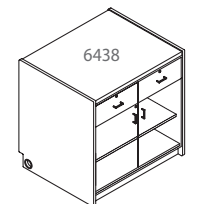

Product Number	Description	WxHxD
6430-36-36	6400 Storage, Open, 2 Shelves, 36"H	36x36x30
6430-36-39	6400 Storage, Open, 2 Shelves, 39"H	36x39x30
6412-36-32	6400 Storage, Open, 2 Slide Out Shelves, 32"H	36x32x30
6412-36-36	6400 Storage, Open, 2 Slide Out Shelves, 36"H	36x36x30
6412-36-39	6400 Storage, Open, 2 Slide Out Shelves, 39"H	36x39x30
6469-36-32	6400 Storage CPU, 3 Pullout Shelves, 32"H	36x32x30
6469-36-36	6400 Storage CPU, Disk Drawer, 3 Pullout Shelves, 36"H	36x36x30
6469-36-39	6400 Storage CPU, Disk Drawer, 3 Pullout Shelves, 39"H	36x39x30
6431-36-32	6400 Storage, Hinged Doors, 2 Shelves, 32"H	36x32x30
6431-36-36	6400 Storage, Hinged Doors, 2 Shelves, 36"H	36x36x30
6431-36-39	6400 Storage, Hinged Doors, 2 Shelves, 39"H	36x39x30
6433-36-32	6400 Storage, Open, 1 Shelf, 1 Drawer, 32"H	36x32x30
6433-36-36	6400 Storage, Open, 1 Shelf, 1 Drawer, 36"H	36x36x30
6433-36-39	6400 Storage, Open, 1 Shelf, 1 Drawer, 39"H	36x39x30
6434-36-32	6400 Storage, Hinged Doors, 1 Shelf, 1 Drawer, 32"H	36x32x30
6434-36-36	6400 Storage, Hinged Doors, 1 Shelf, 1 Drawer, 36"H	36x36x30
6434-36-39	6400 Storage, Hinged Doors, 1 Shelf, 1 Drawer, 39"H	36x39x30
6435-36-32	6400 Storage, 3 Drawers, 32"H	36x32x30
6435-36-36	6400 Storage, 3 Drawers, 36"H	36x36x30
6435-36-39	6400 Storage, 3 Drawers, 39"H	36x39x30
6436-36-32	6400 Storage, 2 Lateral File Drawers, 32"H	36x32x30
6436-36-36	6400 Storage, 2 Lateral File Drawers, 36"H	36x36x30
6436-36-39	6400 Storage, 2 Lateral File Drawers, 39"H	36x39x30
6438-36-32	6400 Storage, Hinged Doors, 1 Shelf, Twin Drawers, 32"H	36x32x30
6438-36-36	6400 Storage, Hinged Doors, 1 Shelf, Twin Drawers, 36"H	36x36x30
6438-36-39	6400 Storage, Hinged Doors, 1 Shelf, Twin Drawers, 39"H	36x39x30
6440-36-32	6400 Storage, 4 File Drawers, 32"H	36x32x30