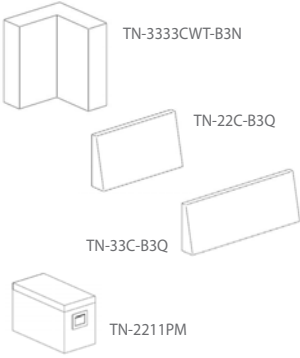

STANDARD SEATING

New Modular Options - Continued

Product Number	Description	
TN-3333CWT-B3N	33" Tall corner wall	41x33x33
TN-22C-B3Q	22" Cushion with tie downs	12x22x4
TN-33C-B3Q	33" Cushion with tie downs	12x33x4
TN-2211PM	11" Power module with 2 outlets	15x11x22
B6Elec	Optional electrical unit upcharge, 2 outlets	
CP-1	Clamp plate kit	.125x4x4