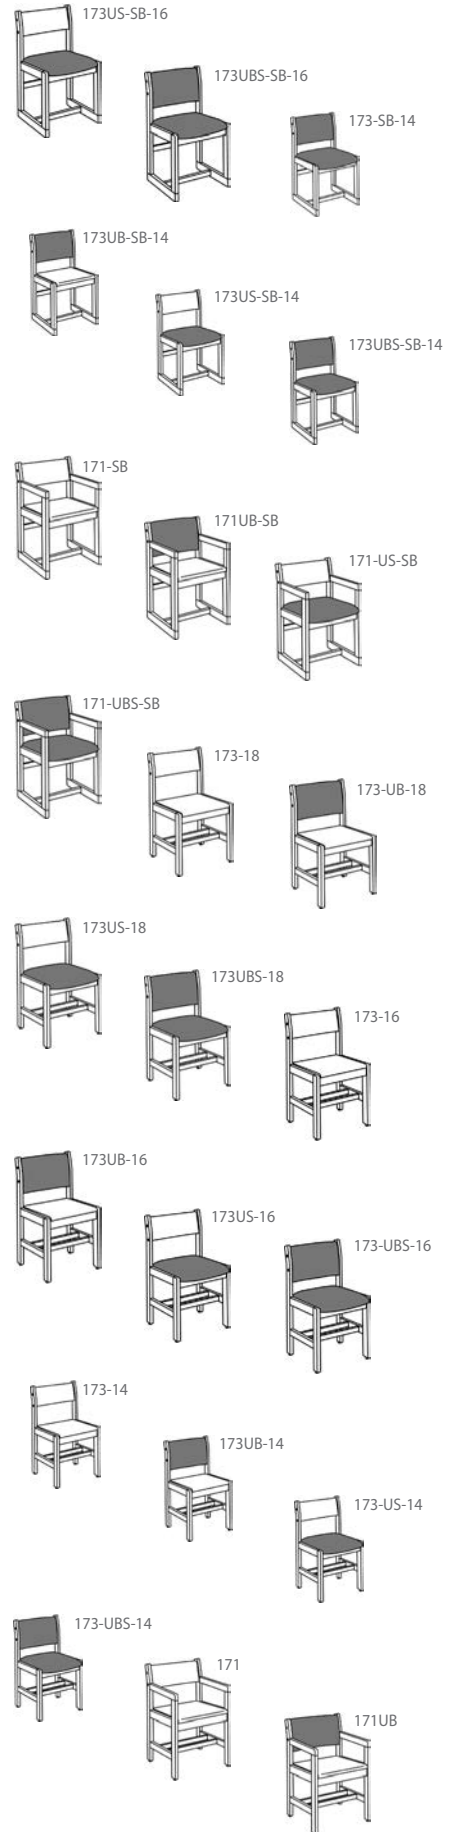

Product Number	Description
173US-SB-16	Chair 170 Series GD-100 Fabric Seat - Sled Base - Seating Height 16"
173UBS-SB-16	Chair 170 Series GD-100 Fabric Back & Seat - Sled Base - Seating Height 16"
173-SB-14	Chair 170 Series All Wood - Sled Base - Seating Height 14"
173UB-SB-14	Chair 170 Series GD-100 Fabric Back - Sled Base - Seating Height 14"
173US-SB-14	Chair 170 Series GD-100 Fabric Seat - Sled Base - Seating Height 14"
173UBS-SB-14	Chair 170 Series GD-100 Fabric Back & Seat - Sled Base - Seating Height 14"
171-SB	Chair 170 Series All Wood w/Arms - Sled Base - Seating Height 17 1/2"
171UB-SB	Chair 170 Series GD-100 Fabric Back w/Arms - Sled Base - Seating Height 17 1/2"
171US-SB	Chair 170 Series GD-100 Fabric Seat w/Arms - Sled Base - Seating Height 17 1/2"
171UBS-SB	Chair 170 Series GD-100 Fabric Back & Seat w/Arms - Sled Base - Seating Height 17 1/2"
173-18	Chair 170 Series All Wood - Leg Base - Seating Height 17 1/2"
173UB-18	Chair 170 Series GD-100 Fabric Back - Leg Base - Seating Height 17 1/2"
173US-18	Chair 170 Series GD-100 Fabric Seat - Leg Base - Seating Height 17 1/2"
173UBS-18	Chair 170 Series GD-100 Fabric Back & Seat - Leg Base - Seating Height 17 1/2"
173-16	Chair 170 Series All Wood - Leg Base - Seating Height 16"
173UB-16	Chair 170 Series GD-100 Fabric Back - Leg Base - Seating Height 16"
173US-16	Chair 170 Series GD-100 Fabric Seat - Leg Base - Seating Height 16"
173UBS-16	Chair 170 Series GD-100 Fabric Back & Seat - Leg Base - Seating Height 16"
173-14	Chair 170 Series All Wood - Leg Base - Seating Height 14"
173UB-14	Chair 170 Series GD-100 Fabric Back - Leg Base - Seating Height 14"
173US-14	Chair 170 Series GD-100 Fabric Seat - Leg Base - Seating Height 14"
173UBS-14	Chair 170 Series GD-100 Fabric Back & Seat - Leg Base - Seating Height 14"
171	Chair 170 Series All Wood w/Arms - Leg Base - Seating Height 17 1/2"
171UB	Chair 170 Series GD-100 Fabric Back w/Arms - Leg Base - Seating Height 17 1/2"