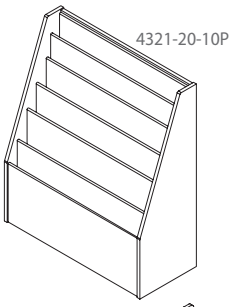

STANDARD DISPLAY & TECHNICAL FURNITURE

Periodical Display

Product Number	Description	WxHxD
ORDRUP-ST-60	Order Up SF Starter Display Shelving, 60"H Starter w 3 compartments and acrylic door	12x60x14
ORDRUP-AD-60	Order Up SF Adder Display Shelving, 60"H Adder w 3 compartments and acrylic door	12x60x14
ORDRUP-ST-72	Order Up SF Starter Display Shelving, 72"H Starter w 4 compartments and acrylic door	12x72x14
ORDRUP-AD-72	Order Up SF Adder Display Shelving, 72"H Adder w 4 compartments and acrylic door	12x72x14
ORDRUP-ST-84	Order Up SF Starter Display Shelving, 84"H Starter w 5 compartments and acrylic door	12x84x14
ORDRUP-AD-84	Order Up SF Adder Display Shelving, 72"H Adder w 5 compartments and acrylic door	12x84x14
ORDRUP-ST-60DF	Order Up DF Starter Display Shelving, 60"H Starter w 6 compartments and acrylic door	12x60x27
ORDRUP-AD-60DF	Order Up SF Adder Display Shelving, 60"H Adder w 6 compartments and acrylic door	12x60x27
ORDRUP-ST-72DF	Order Up DF Starter Display Shelving, 72"H Starter w 8 compartments and acrylic door	12x72x27
ORDRUP-AD-72DF	Order Up SF Adder Display Shelving, 72"H Adder w 8 compartments and acrylic door	12x72x27
ORDRUP-ST-84DF	Order Up DF Starter Display Shelving, 84"H Starter w 10 compartments and acrylic door	12x84x27
ORDRUP-AD-84DF	Order Up SF Adder Display Shelving, 84"H Adder w 10 compartments and acrylic door	12x84x27
4321-38-5LB	Magazine Rack, Leg Base with 5 Pockets-38" Wide	38x40x15
4321-24-5LB	Magazine Rack, Leg Base with 5 Pockets-24" Wide	24x40x15
4321-36-6PB	Magazine Rack, Panel Base with 6 Pockets-36" Wide	36x42x16
4321-24-6PB	Magazine Rack, Panel Base with 6 Pockets-24" Wide	24x42x16
4321-36-10P	Magazine Rack, Double Face, Panel Base w/10 Pockets-36" Wide	36x40x26
4321-20-10P	Magazine Rack, Double Face, Panel Base w/10 Pockets-20" Wide	20x40x26

Newspaper Display Units

Product Number	Description	WxHxD
4311	Newspaper Table, 5 Rod Capacity	36x29x25
4312	Newspaper Table, 10 Rod Capacity	36x29x33
4314	Newspaper Displayer 10 Rod Capacity	30x62x19