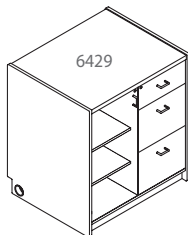

STANDARD CIRCULATION DESKS

Product Number	Description	WxHxD
6476-24-36	6400 Corner Desk Level Top, 24" Wide 36" High	24x36x30
6476-24-39	6400 Corner Desk Level Top, 24" Wide 39" High	24x39x30
6476-30-30	6400 Corner Desk Level Top, 30" Wide 30" High	30x30x30
6476-30-32	6400 Corner Desk Level Top, 30" Wide 32" High	30x32x30
6476-30-36	6400 Corner Desk Level Top, 30" Wide 36" High	30x36x30
6476-30-39	6400 Corner Desk Level Top, 30" Wide 39" High	30x39x30
6476-36-30	6400 Corner Desk Level Top, 36" Wide 30" High	36x30x30
6476-36-32	6400 Corner Desk Level Top, 36" Wide 32" High	36x32x30
6476-36-36	6400 Corner Desk Level Top, 36" Wide 36" High	36x36x30
6476-36-39	6400 Corner Desk Level Top, 36" Wide 39" High	36x39x30
6443-36-30	6400 Book Return Top Slot-30" H	36x30x30
6443-36-32	6400 Book Return Top Slot-32" H	36x32x30
6444-36-32	6400 Book Return Front Slot-32" H	36x32x30
6444-36-36	6400 Book Return Front Slot-36" H	36x36x30
6444-36-39	6400 Book Return Front Slot-39" H	36x39x30
6458-36-30	6400 ADA Access Desk Patron Side, Open 2 Shelves Inner Side-30" H	36x30x30
6458-36-32	6400 ADA Access Desk Patron Side, Open 2 Shelves Inner Side-32" H	36x32x30
6459-36-30	6400 ADA Access Desk Both Sides W/Center Panel-30" H / 36" W	36x30x30
6459-36-32	6400 ADA Access Desk Both Sides W/Center Panel-32" H / 36" W	36x32x30
6459-42-30	6400 ADA Access Desk Both Sides W/Center Panel-30" H / 42" W	42x30x30
6459-42-32	6400 ADA Access Desk Both Sides W/Center Panel-32" H / 42" W	42x32x30
6459-48-30	6400 ADA Access Desk Both Sides W/Center Panel-30" H / 48" W	30x48x30
6459-48-32	6400 ADA Access Desk Both Sides W/Center Panel-32" H / 48" W	48x32x30
6429-36-32	6400 Storage, Hinged Door, 2 File Draws, 32" H	36x32x30
6429-36-36	6400 Storage, Hinged Door, 1 Box 2 File Draws, 36" H	36x36x30
6429-36-39	6400 Storage, Hinged Door, 1 Box 2 File Draws, 39" H	36x39x30
6430-36-32	6400 Storage, Open, 2 Shelves, 32" H	36x32x30