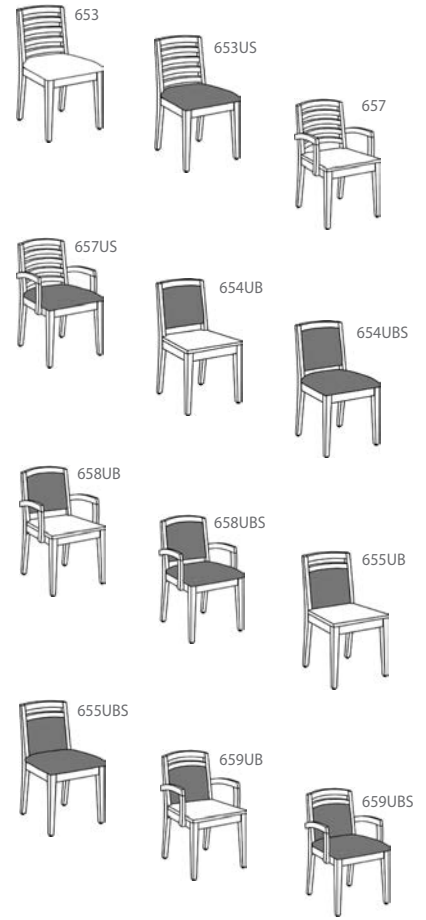

STANDARD SEATING

650 Series

Product Number	Description
653	Chair 650 series all wood-leg base-Seating Height 18"
653US	Chair 650 series GD100 Fabric seat-leg base-Seating Height 18"
657	Chair 650 series all wood w arms-leg base-Seating Height 18"
657US	Chair 650 series GD100 Fabric seat w arms-leg base-Seating Height 18"
654UB	Chair 650 series GD100 Fabric back-leg base-Seating Height 18"
654UBS	Chair 650 series GD100 Fabric back,seat-leg base-Seating Height 18"
658UB	Chair 650 series GD100 Fabric back w arms-leg base-Seating Height 18"
658UBS	Chair 650 series GD100 Fabric back w arms,seat-leg base-Seating Height 18"
655UB	Chair 650 series GD100 Fabric back-leg base-Seating Height 18"
655UBS	Chair 650 series GD100 Fabric back,seat-leg base-Seating Height 18"
659UB	Chair 650 series GD100 Fabric back w arms-leg base-Seating Height 18"
659UBS	Chair 650 series GD100 Fabric back w arms,seat-leg base-Seating Height 18"