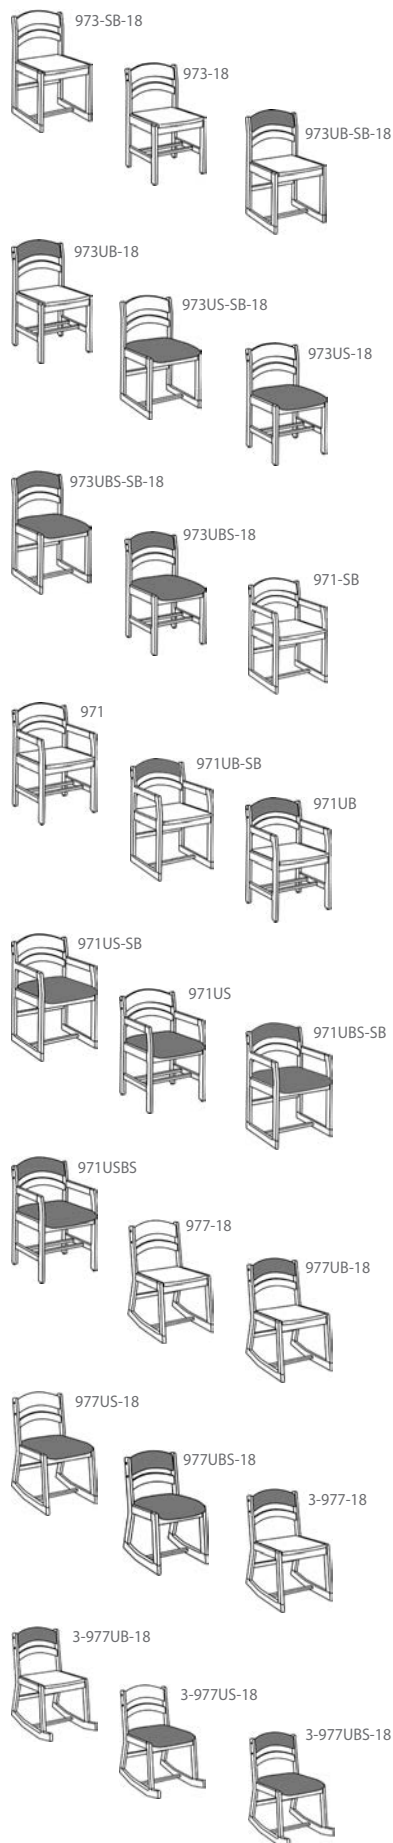

STANDARD SEATING

970 Series

Product Number	Description
973-SB-18	Chair 970 series, all wood-sled base-seating height 17 1/2"
973-18	Chair 970 series, all wood-leg base-seating height 17 1/2"
973UB-SB-18	Chair 970 series, GD100 Fabric back-sled base-seating height 17 1/2"
973UB-18	Chair 970 series, GD100 Fabric back-leg base-seating height 17 1/2"
973US-SB-18	Chair 970 series, GD100 Fabric seat-sled base-seating height 17 1/2"
973US-18	Chair 970 series, GD100 Fabric seat-leg base-seating height 17 1/2"
973UBS-SB-18	Chair 970 series, GD100 Fabric back,sled-base-seating height 17 1/2"
973UBS-18	Chair 970 series, GD100 Fabric back, leg-base-seating height 17 1/2"
971-SB	Chair 970 series, all wood w arms-sled base-seating height 17 1/2"
971	Chair 970 series, all wood w arms-leg base-seating height 17 1/2"
971UB-SB	Chair 970 series, GD100 Fabric back w arms-sled base-seating height 17 1/2"
971UB	Chair 970 series, GD100 Fabric back w arms-leg base-seating height 17 1/2"
971US-SB	Chair 970 series, GD100 Fabric seat w arms-sled base-seating height 17 1/2"
971US	Chair 970 series, GD100 Fabric seat w arms-leg base-seating height 17 1/2"
971UBS-SB	Chair 970 series, GD100 Fabric back,seat w arms-sled base-seating height 17 1/2"
971UBS	Chair 970 series, GD100 Fabric back,seat w arms-leg base-seating height 17 1/2"
977-18	Chair 970 series, all wood-leg base-seating height 17 1/2"
977UB-18	Chair 970 series, GD100 Fabric back-leg base-seating height 17 1/2"
977US-18	Chair 970 series, GD100 Fabric seat-leg base-seating height 17 1/2"
977UBS-18	Chair 970 series, GD100 Fabric back,seat-leg base-seating height 17 1/2"
3-977-18	Chair 970 series, all wood-leg base-seating height 17 1/2"
3-977UB-18	Chair 970 series, GD100 Fabric back-leg base-seating height 17 1/2"
3-977US-18	Chair 970 series, GD100 Fabric seat-leg base-seating height 17 1/2"
3-977UBS-18	Chair 970 series, GD100 Fabric back,seat-leg base-seating height 17 1/2"