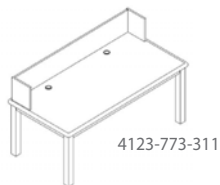

Leg Base Computer Tables, Single Face, Wood Legs

Product Number	Description	WxHxD
4211-173-312	Leg Base Computer Tbls 27" Work Surface-SF w/Privacy 6" Rail & Vinyl J-Mold Wire Mgt. 1 Grommet per Workstation	36x27x30
4211-174-312	Leg Base Computer Tbls 27" Work Surface-SF w/Privacy 6" Rail & Vinyl J-Mold Wire Mgt. 1 Grommet per Workstation	42x27x30
4211-176-312	Leg Base Computer Tbls 27" Work Surface-SF w/Privacy 6" Rail & Vinyl J-Mold Wire Mgt. 1 Grommet per Workstation	60x27x30
4211-177-312	Leg Base Computer Tbls 27" Work Surface-SF w/Privacy 6" Rail & Vinyl J-Mold Wire Mgt. 1 Grommet per Workstation	72x27x30
4113-473-311	Leg Base Computer Tbls 27" Work Surface-SF w/Privacy 6" Rail & Vinyl J-Mold Wire Mgt. 1 Grommet per Workstation	36x27x30
4113-573-311	Leg Base Computer Tbls 27" Work Surface-SF w/Privacy 6" Rail & Vinyl J-Mold Wire Mgt. 1 Grommet per Workstation	42x27x30
4123-773-311	Leg Base Computer Tbls 27" Work Surface-SF w/Privacy 6" Rail & Vinyl J-Mold Wire Mgt. 1 Grommet per Workstation	60x27x30
4123-873-311	Leg Base Computer Tbls 27" Work Surface-SF w/Privacy 6" Rail & Vinyl J-Mold Wire Mgt. 1 Grommet per Workstation	72x27x30
4211-193-312	Leg Base Computer Tbls 29" Work Surface-SF w/Privacy 6" Rail & Vinyl J-Mold Wire Mgt. 1 Grommet per Workstation	36x29x30
4211-194-312	Leg Base Computer Tbls 29" Work Surface-SF w/Privacy 6" Rail & Vinyl J-Mold Wire Mgt. 1 Grommet per Workstation	42x29x30
4211-196-312	Leg Base Computer Tbls 29" Work Surface-SF w/Privacy 6" Rail & Vinyl J-Mold Wire Mgt. 1 Grommet per Workstation	60x29x30
4211-197-312	Leg Base Computer Tbls 29" Work Surface-SF w/Privacy 6" Rail & Vinyl J-Mold Wire Mgt. 1 Grommet per Workstation	72x29x30
4113-493-311	Leg Base Computer Tbls 29" Work Surface-SF w/Privacy 6" Rail & Vinyl J-Mold Wire Mgt. 1 Grommet per Workstation	36x29x30
4113-593-311	Leg Base Computer Tbls 29" Work Surface-SF w/Privacy 6" Rail & Vinyl J-Mold Wire Mgt. 1 Grommet per Workstation	42x29x30
4123-793-311	Leg Base Computer Tbls 29" Work Surface-SF w/Privacy 6" Rail & Vinyl J-Mold Wire Mgt. 1 Grommet per Workstation	60x29x30
4123-893-311	Leg Base Computer Tbls 29" Work Surface-SF w/Privacy 6" Rail & Vinyl J-Mold Wire Mgt. 1 Grommet per Workstation	72x29x30