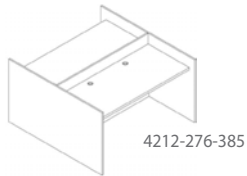

STANDARD COMPUTER FURNITURE

Computer Work Stations Sitting Ht. 380 Series 3 Position Adjustable Work Surface, 27", 29", 31"

Product Number	Description	WxHxD
4399	Laptop Cabinet with Perforated Aluminum Doors, End Panels and Top for Ventilation	
4211-273-382	380 Comp WK Station Sitting Ht Single Face Starter Unit 3 Position Adjustable Work Surface, 27", 29", 31"	36x36x30
4211-274-382	380 Comp WK Station Sitting Ht Single Face Starter Unit 3 Position Adjustable Work Surface, 27", 29", 31"	42x36x30
4211-276-382	380 Comp WK Station Sitting Ht Single Face Starter Unit 3 Position Adjustable Work Surface, 27", 29", 31"	60x36x30
4211-277-382	380 Comp WK Station Sitting Ht Single Face Starter Unit 3 Position Adjustable Work Surface, 27", 29", 31"	72x36x30
4221-273-382	380 Comp WK Station Sitting Ht Single Face Adder Unit 3 Position Adjustable Work Surface, 27", 29", 31"	36x36x30
4221-274-382	380 Comp WK Station Sitting Ht Single Face Adder Unit 3 Position Adjustable Work Surface, 27", 29", 31"	42x36x30
4221-276-382	380 Comp WK Station Sitting Ht Single Face Adder Unit 3 Position Adjustable Work Surface, 27", 29", 31"	60x36x30
4221-277-382	380 Comp WK Station Sitting Ht Single Face Adder Unit 3 Position Adjustable Work Surface, 27", 29", 31"	72x36x30
4212-273-385	380 Comp WK Station Sitting Ht Double Face Starter Unit 3 Position Adjustable Work Surface, 27", 29", 31"	36x36x60
4212-274-385	380 Comp WK Station Sitting Ht Double Face Starter Unit 3 Position Adjustable Work Surface, 27", 29", 31"	42x36x60
4212-276-385	380 Comp WK Station Sitting Ht Double Face Starter Unit 3 Position Adjustable Work Surface, 27", 29", 31"	60x36x60
4212-277-385	380 Comp WK Station Sitting Ht Double Face Starter Unit 3 Position Adjustable Work Surface, 27", 29", 31"	72x36x60
4222-273-385	380 Comp WK Station Sitting H Double Face Adder Unit 3 Position Adjustable Work Surface, 27", 29", 31"	36x36x60
4222-274-385	380 Comp WK Station Sitting Ht Double Face Adder Unit 3 Position Adjustable Work Surface, 27", 29", 31"	42x36x60
4222-276-385	380 Comp WK Station Sitting Ht Double Face Adder Unit 3 Position Adjustable Work Surface, 27", 29", 31"	60x36x60
4222-277-385	380 Comp WK Station Sitting Ht Double Face Adder Unit 3 Position Adjustable Work Surface, 27", 29", 31"	72x36x60