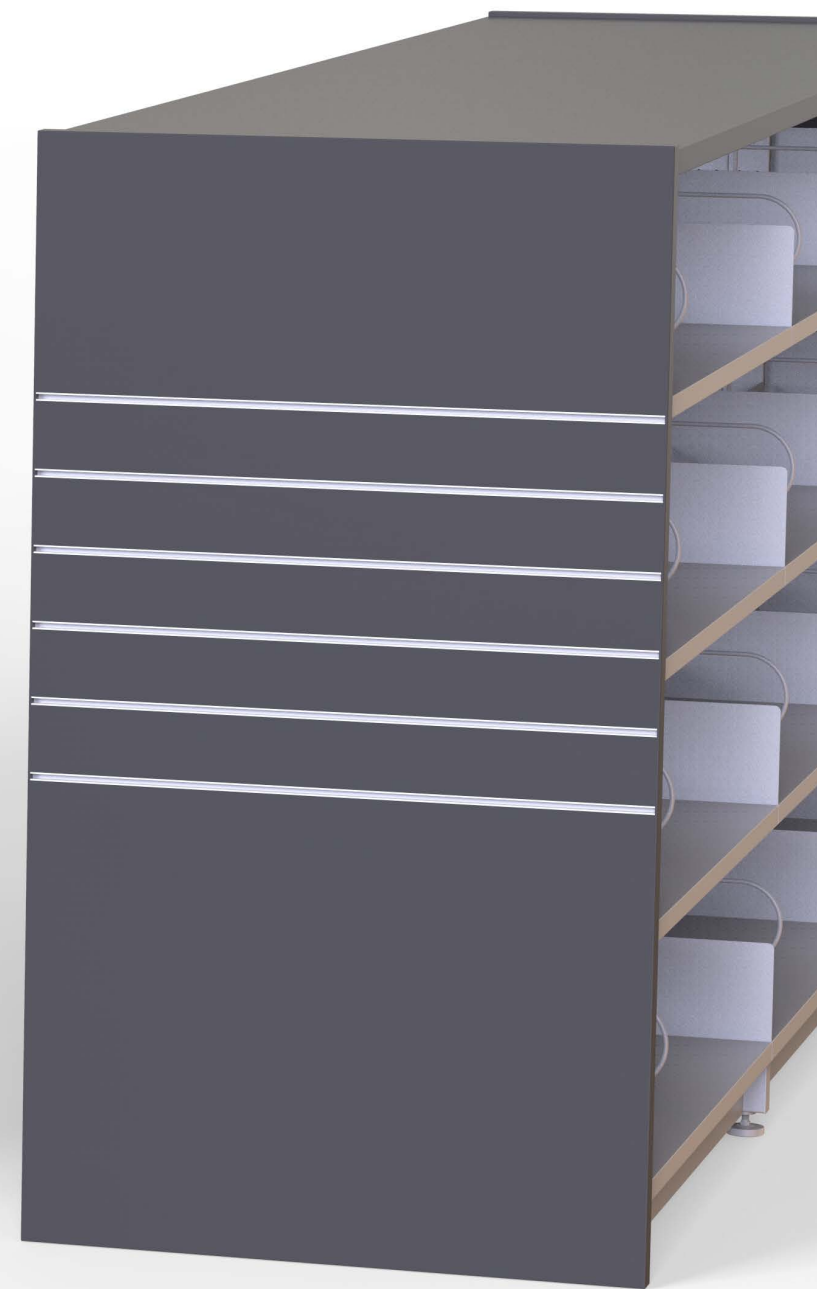

SHELVING //

S E L F S E R V I C E C O U N T E R S

KEEP IT SIMPLE OR MAKE A STATEMENT.

Every end panel is an opportunity to make shelving and casegoods as unique as the items they support.

CREATE PEDESTALS OF PERSONALITY.

With endless options of laminates you can create the perfect personality for your space. History favors the bold.

READY FOR HANGING.

Slatwall options keep functionality at the core, with black, gray and white options available.

EVERY INCH MADE USEFUL.

For a unique touch, our chalkboard and markerboard laminates can inspire imagination or provide directions to create unexpected usefulness.

LIAT 

LIATFURNITURE.COM

694 North Main Street · Troutman, NC 28166