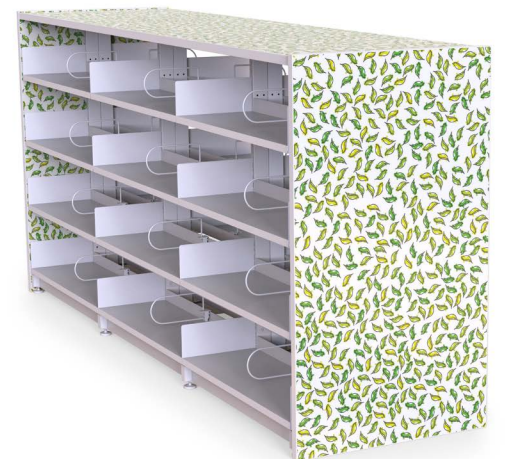

SHELVING //

S E L F S E R V I C E C O U N T E R S

KEEP IT SIMPLE OR MAKE A STATEMENT.

Every end panel is an opportunity to make shelving and casegoods as unique as the items they support.

CREATE PEDESTALS OF PERSONALITY.

With endless options of laminates you can create the perfect personality for your space. History favors the bold.

READY FOR HANGING.

Slatwall options keep functionality at the core, with black, gray and white options available.

EVERY INCH MADE USEFUL.

For a unique touch, our chalkboard and markerboard laminates can inspire imagination or provide directions to create unexpected usefulness.

LIAT 

LIATFURNITURE.COM

694 North Main Street · Troutman, NC 28166