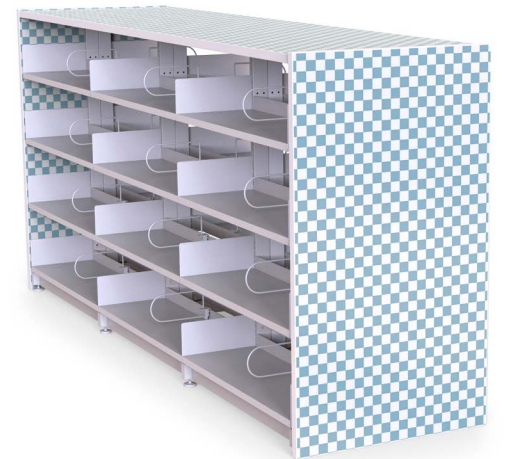

SHELVING //

S E L F S E R V I C E C O U N T E R S

KEEP IT SIMPLE OR MAKE A STATEMENT.

Every end panel is an opportunity to make shelving and casegoods as unique as the items they support.

CREATE PEDESTALS OF PERSONALITY.

With endless options of laminates you can create the perfect personality for your space. History favors the bold.

READY FOR HANGING.

Slatwall options keep functionality at the core, with black, gray and white options available.

EVERY INCH MADE USEFUL.

For a unique touch, our chalkboard and markerboard laminates can inspire imagination or provide directions to create unexpected usefulness.

LIAT 

LIATFURNITURE.COM

694 North Main Street · Troutman, NC 28166