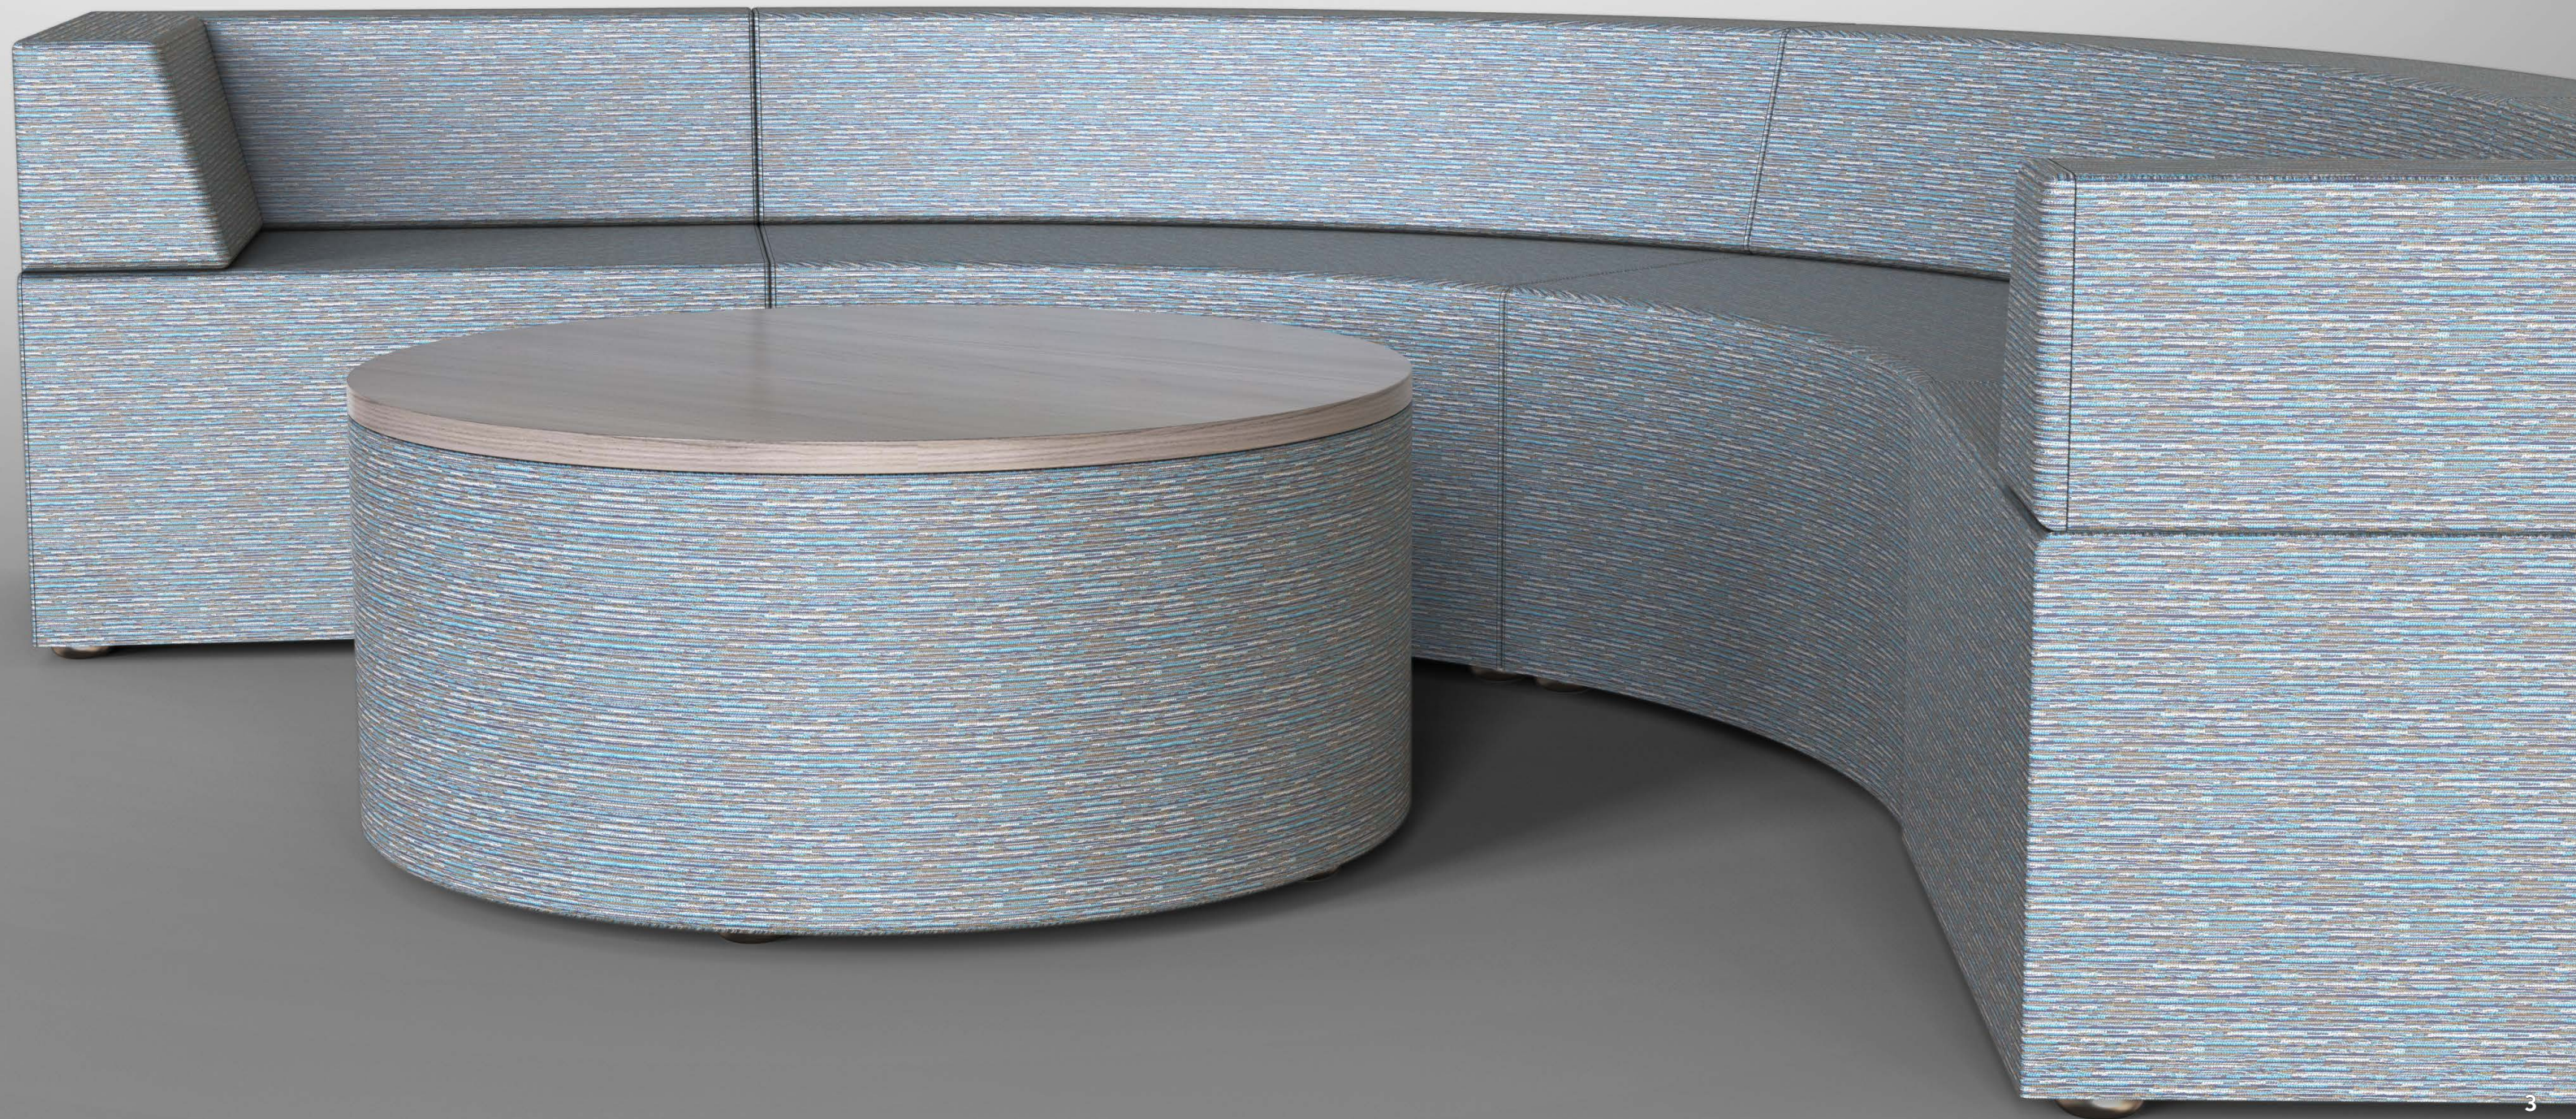

LOUNGE //

LIBRARY

LIAT 

Tranquil transitions.

Lenoir was designed to be modular and fluent, with smooth transitions creating sectional-style seating that provides the comfort you desire with quality and durability needed to last a lifetime and more in a high use area.

YOUR SPACE, YOUR SHAPE.

Lenoir was designed to make the idea for your space a reality, accomplished by various shapes and sizes of inner curves, outer curves and straights with full backs or half backs and arm options, with or without power!

CREATE A RETREAT.

In the era of open concept floorplans, even collaborators benefit from a little privacy. Lenoir was designed to help create your own little nooks and alcoves, even in the open.

Straight

Straight, One Arm

Straight, Two Arms

Straight, Half Back

Straight, Half Back w/ Arm

Power Option, No Arm

Rectangle Occasional Table

Round Occasional Table

Square Occasional Table